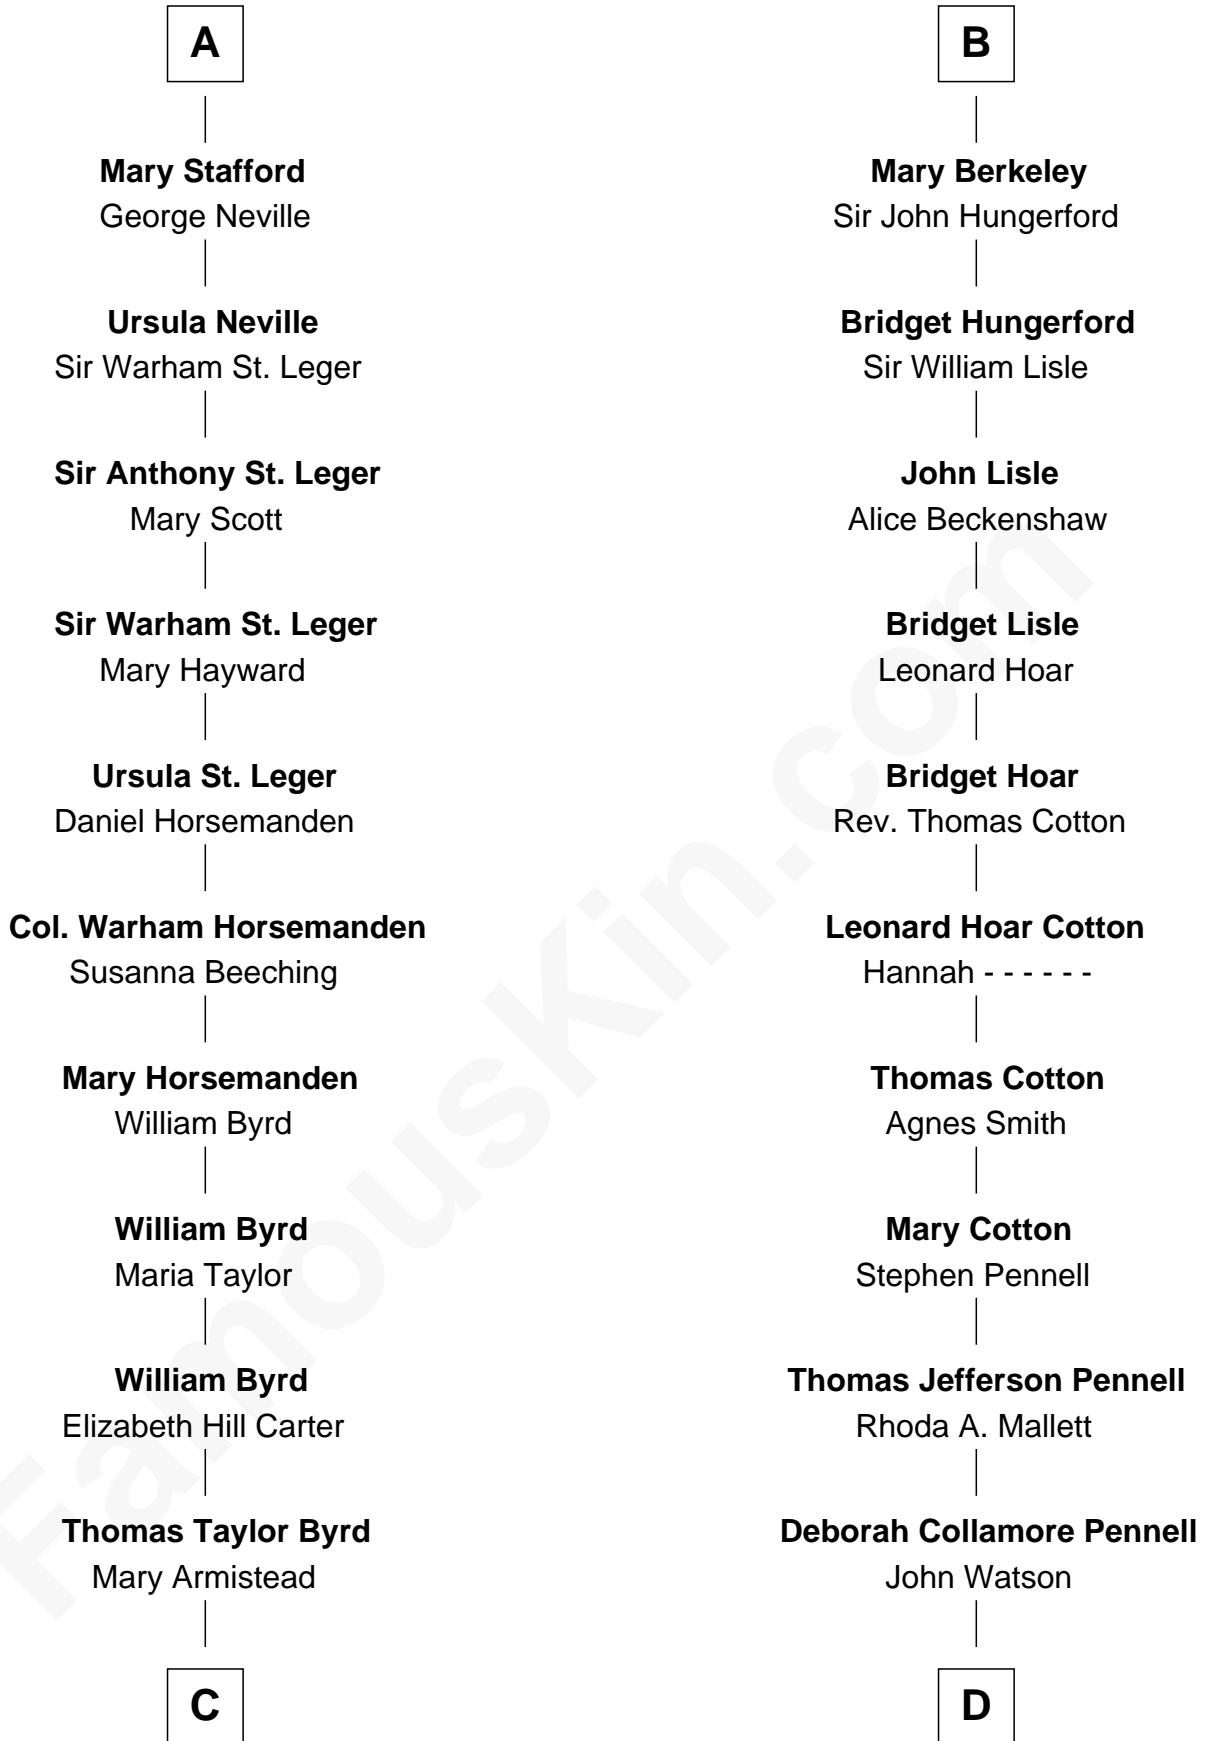

FamousKin.com Relationship Chart of

Harry F. Byrd

50th Governor of Virginia

20th cousin of

Warren Buffett

Chairman & CEO, Berkshire Hathaway

C

Richard Evelyn Byrd

Anne Harrison

Col. William Byrd
Jane Meriwether Rivers

Richard Evelyn Byrd
Eleanor Bolling Flood

Harry F. Byrd
50th Governor of Virginia

D

Susan Ann Watson

Ford Bela Barber

Stella Frances Barber
John Ammon Stahl