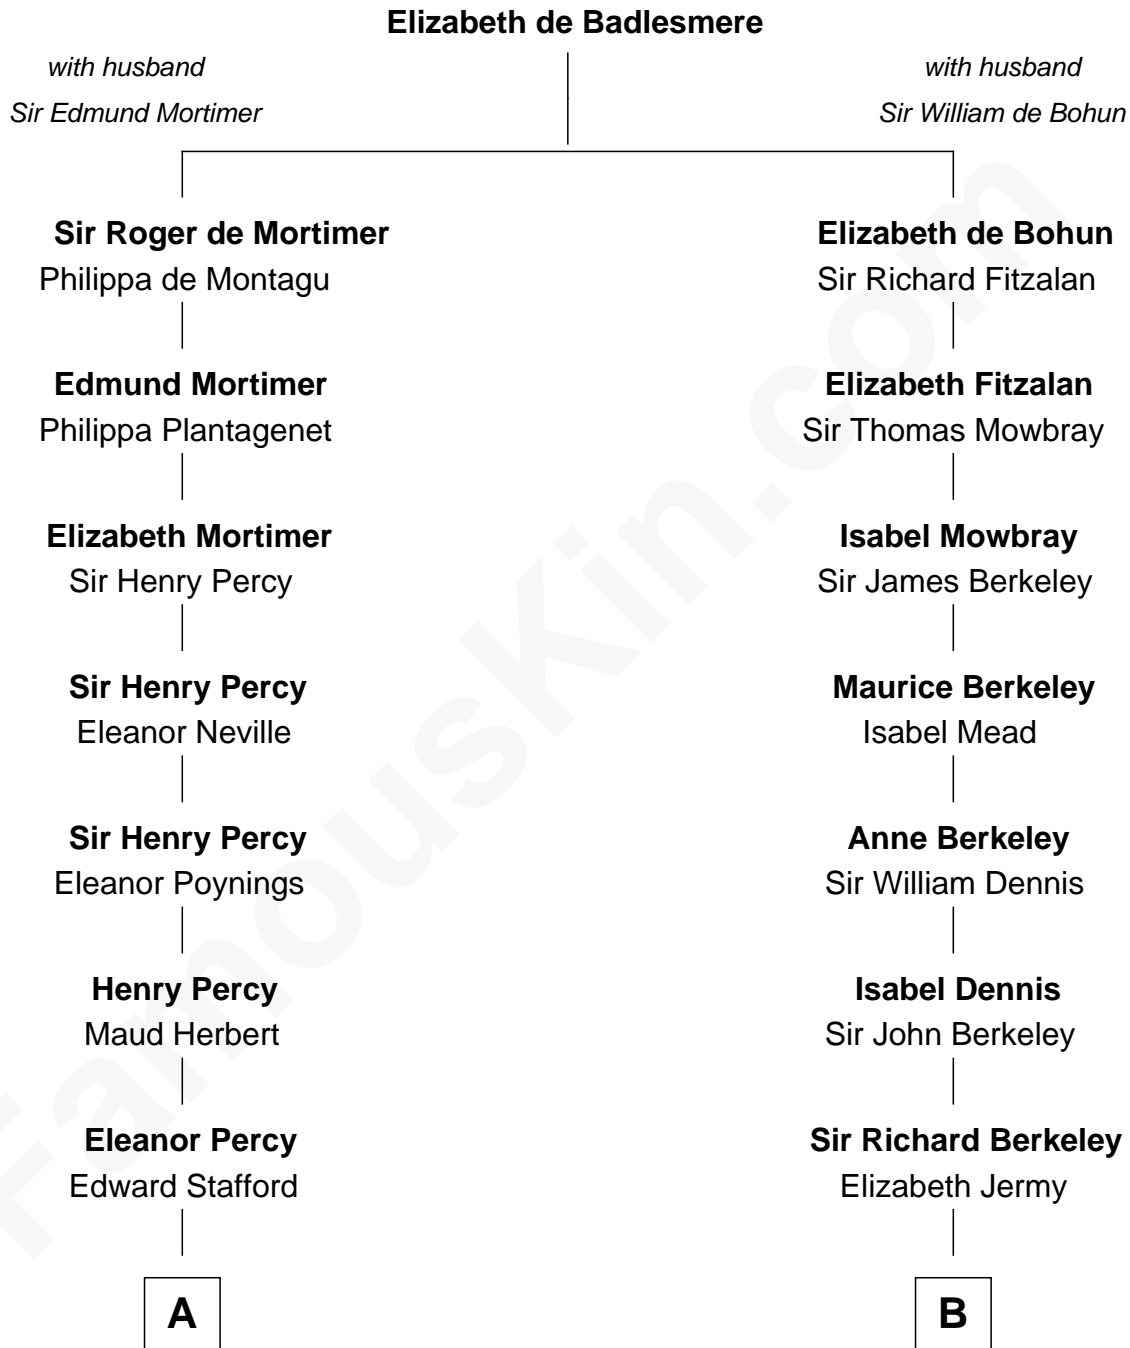

FamousKin.com Relationship Chart of

Harry F. Byrd

50th Governor of Virginia

20th cousin of

Warren Buffett

Chairman & CEO, Berkshire Hathaway

C

Richard Evelyn Byrd

Anne Harrison

Col. William Byrd
Jane Meriwether Rivers

Richard Evelyn Byrd
Eleanor Bolling Flood

Harry F. Byrd
50th Governor of Virginia

D

Susan Ann Watson

Ford Bela Barber

Stella Frances Barber
John Ammon Stahl