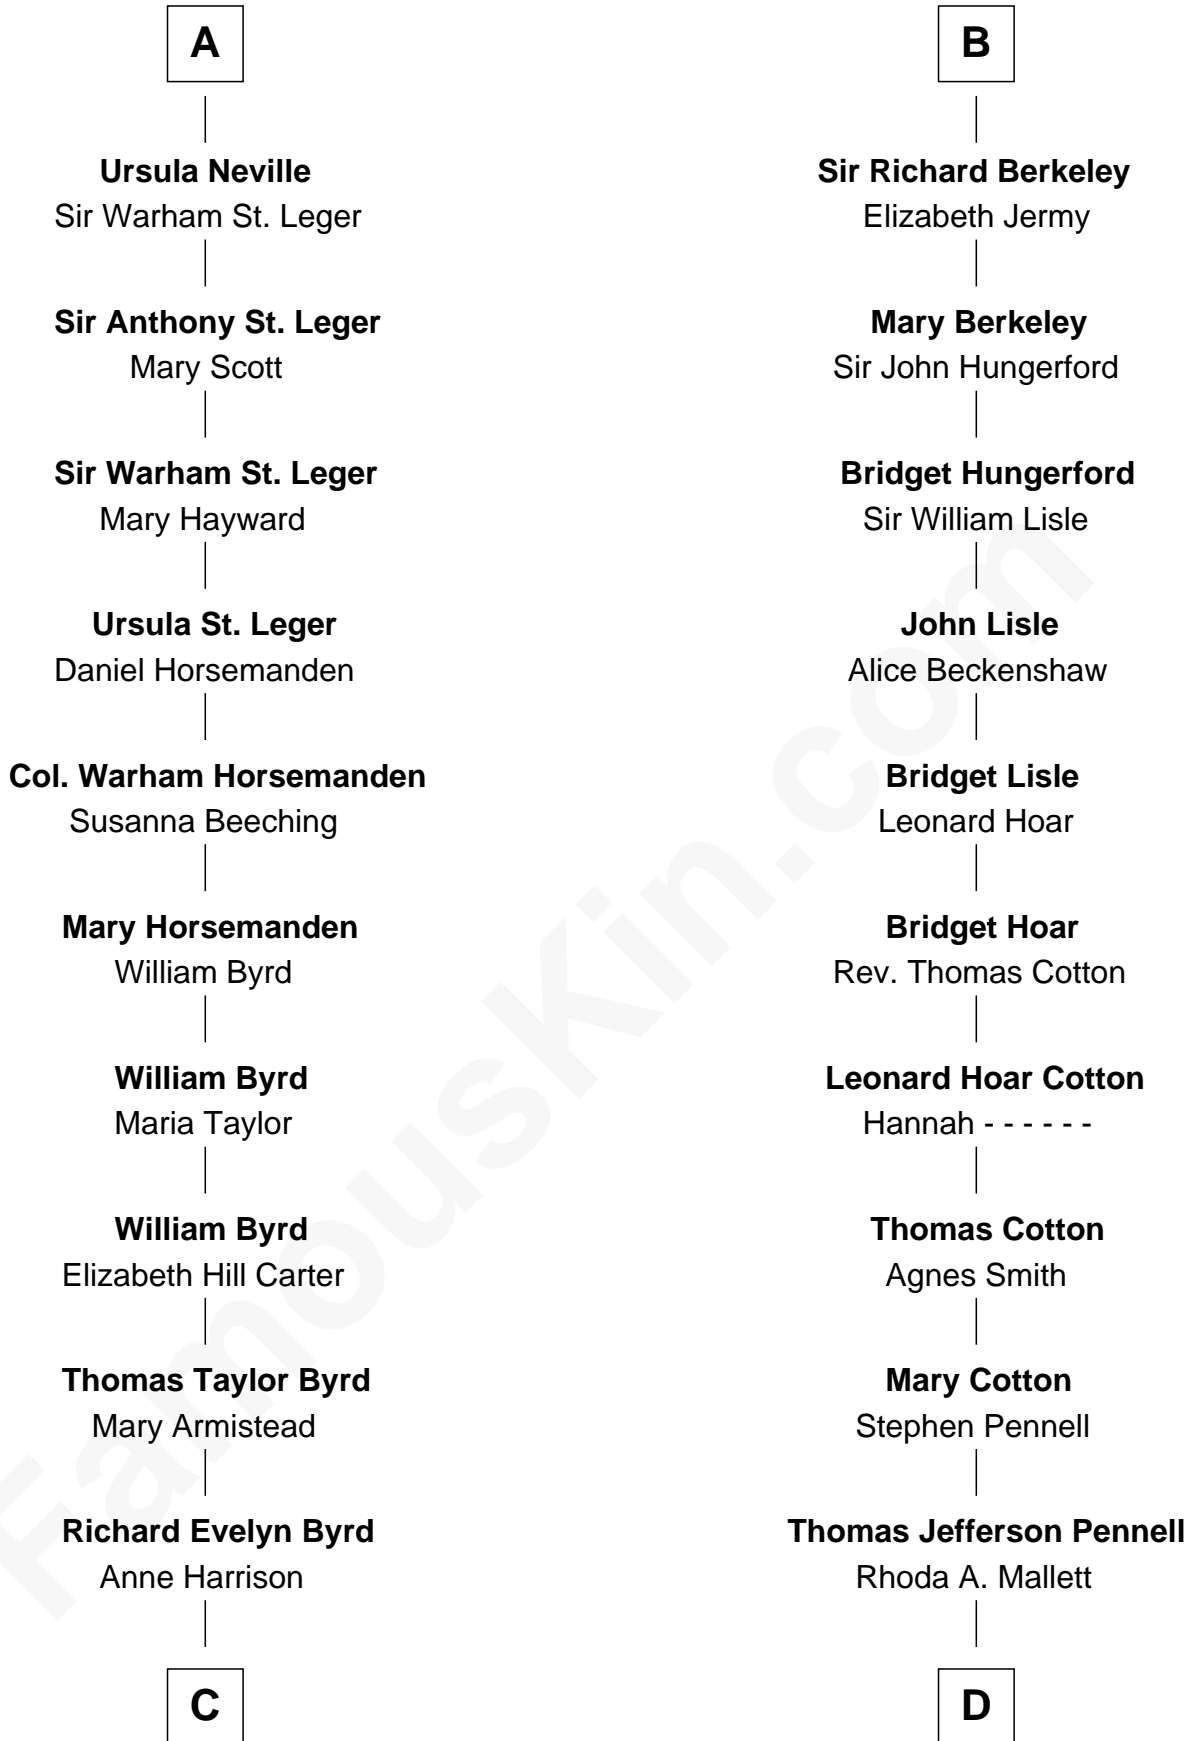

FamousKin.com Relationship Chart of

Harry F. Byrd

50th Governor of Virginia

19th cousin 2 times removed of

Warren Buffett

Chairman & CEO, Berkshire Hathaway

Sir Maurice de Berkeley

Eve la Zouche

Margaret - - - - -

Thomas Berkeley

Catherine Botetourte

Maurice Berkeley

Johanna Denham

Maurice Berkeley

Ellen Montfort

Sir William Berkeley

Anne Stafford

Richard Berkeley

Elizabeth Conningsby

Sir John Berkeley

Isabel Dennis

B

C

Col. William Byrd
Jane Meriwether Rivers