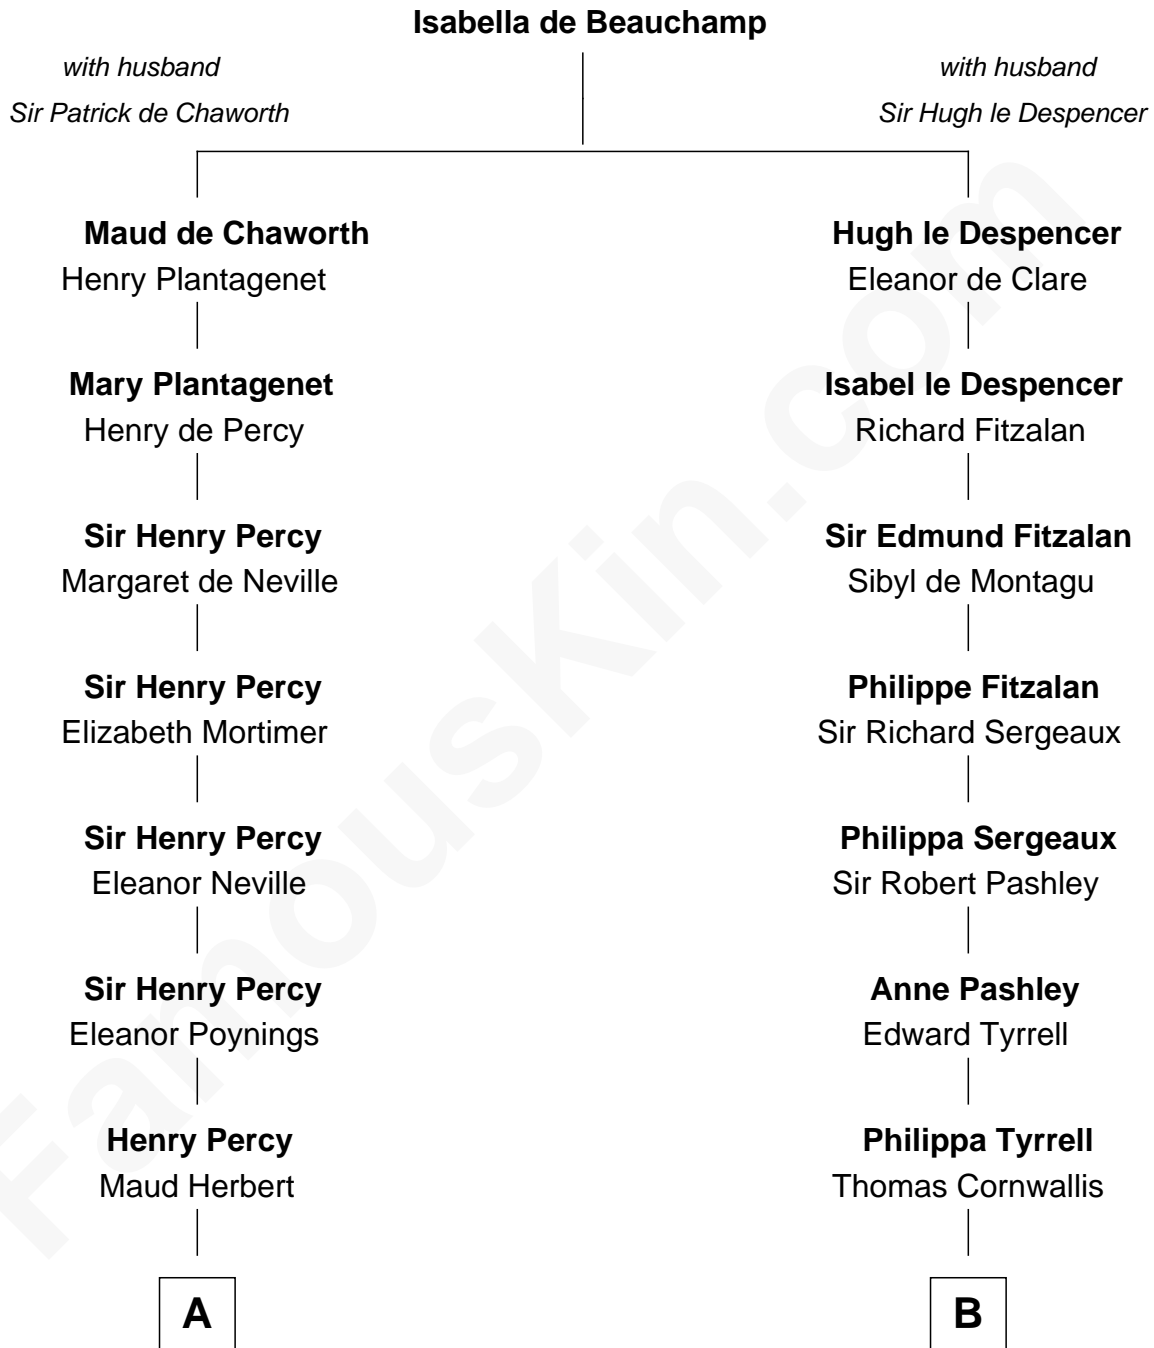

# FamousKin.com Relationship Chart of

**Harry F. Byrd**

*50th Governor of Virginia*

19th cousin 2 times removed of

**Susan B. Anthony**

*Women's Rights Advocate*

**C**

**Thomas Taylor Byrd**

Mary Armistead

**Richard Evelyn Byrd**

Anne Harrison

**Col. William Byrd**

Jane Meriwether Rivers

**Richard Evelyn Byrd**

Eleanor Bolling Flood

**Harry F. Byrd**

*50th Governor of Virginia*

**D**

**Humphrey Anthony**

Hannah Lapham

**Daniel Anthony**

Lucy Read

**Susan B. Anthony**

*Women's Rights Advocate*