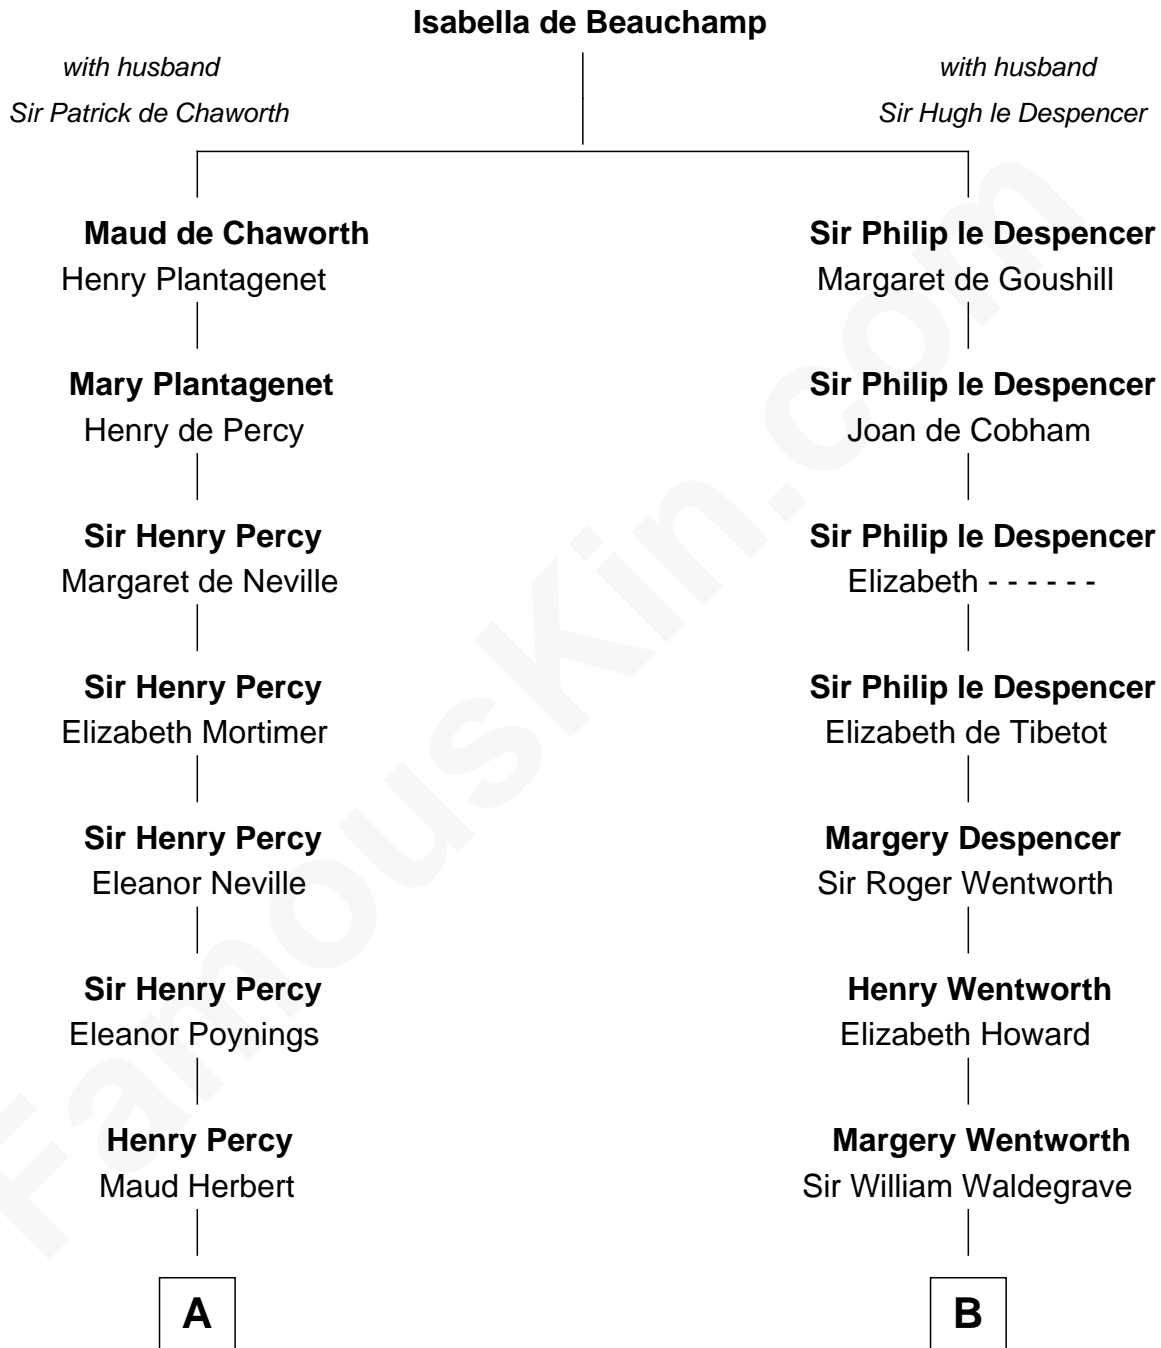

FamousKin.com Relationship Chart of

Harry F. Byrd

50th Governor of Virginia

20th cousin 1 time removed of

Walt Disney

Co-Founder of The Walt Disney Company

C

Thomas Taylor Byrd

Mary Armistead

Richard Evelyn Byrd

Anne Harrison

Col. William Byrd

Jane Meriwether Rivers

Richard Evelyn Byrd

Eleanor Bolling Flood

Harry F. Byrd

50th Governor of Virginia

D

Eber Call

Violette Lawrence

Charles Call

Henrietta Gross

Flora Call

Elias Charles Disney