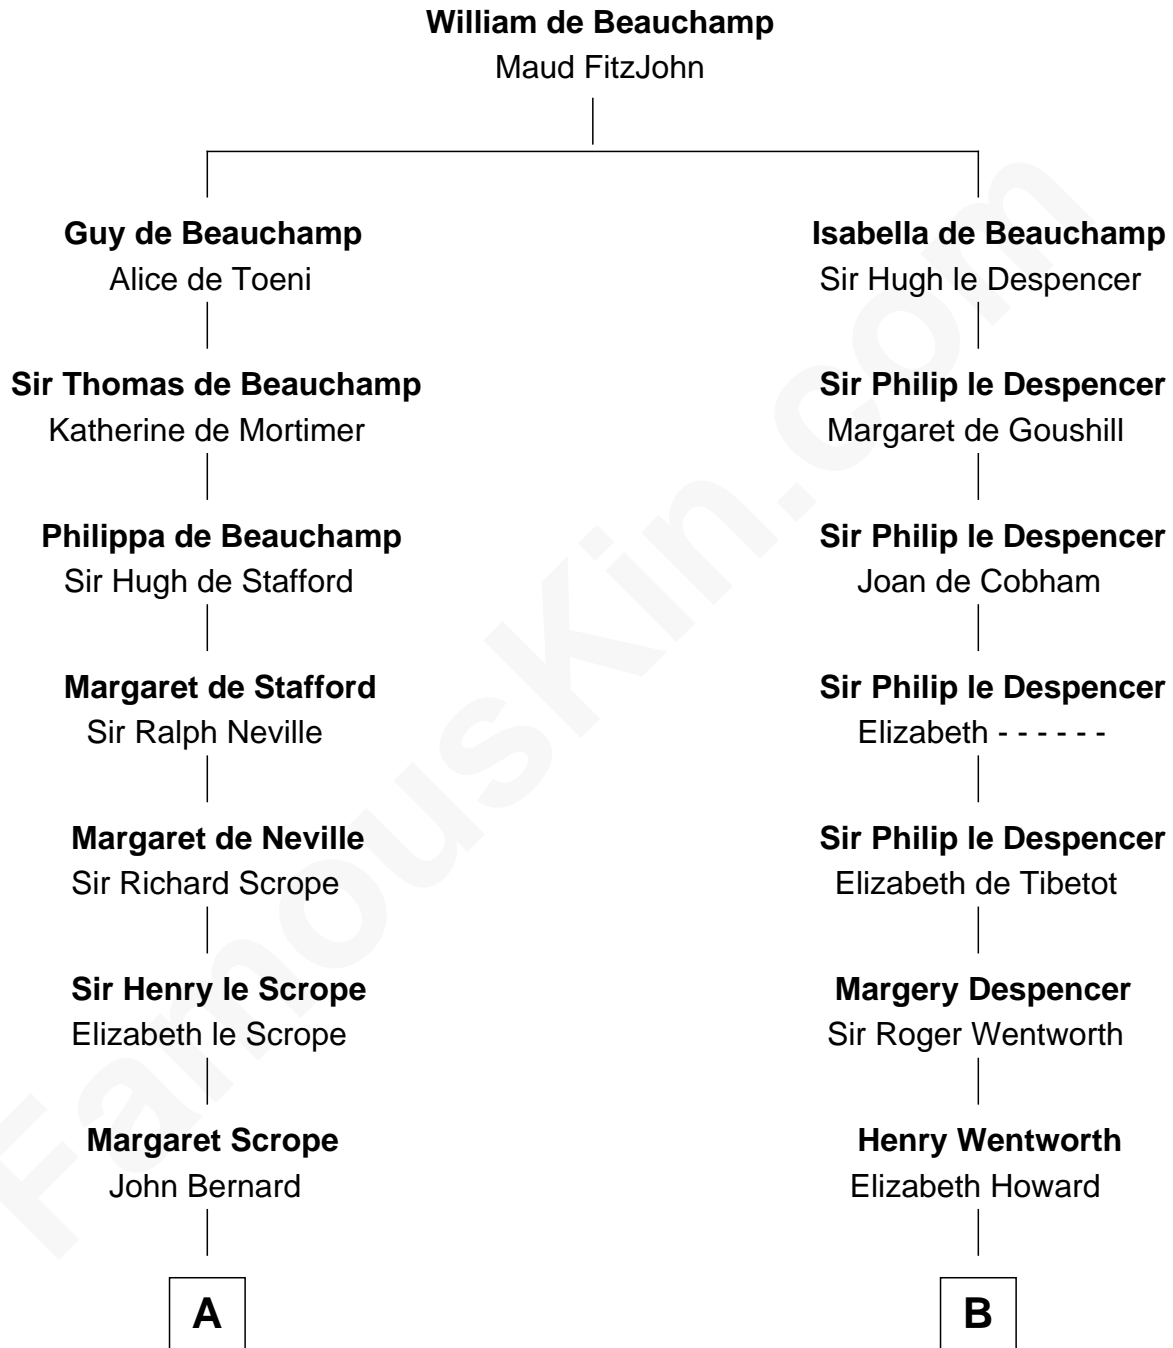

FamousKin.com Relationship Chart of

Harry F. Byrd

50th Governor of Virginia

19th cousin 2 times removed of

Walt Disney

Co-Founder of The Walt Disney Company

C

Col. William Byrd
Jane Meriwether Rivers

Richard Evelyn Byrd
Eleanor Bolling Flood

Harry F. Byrd
50th Governor of Virginia

D

Fanny Johnson
John Call

Eber Call
Violette Lawrence

Charles Call
Henrietta Gross

Flora Call
Elias Charles Disney

Walt Disney
Co-Founder of The Walt Disney Co.