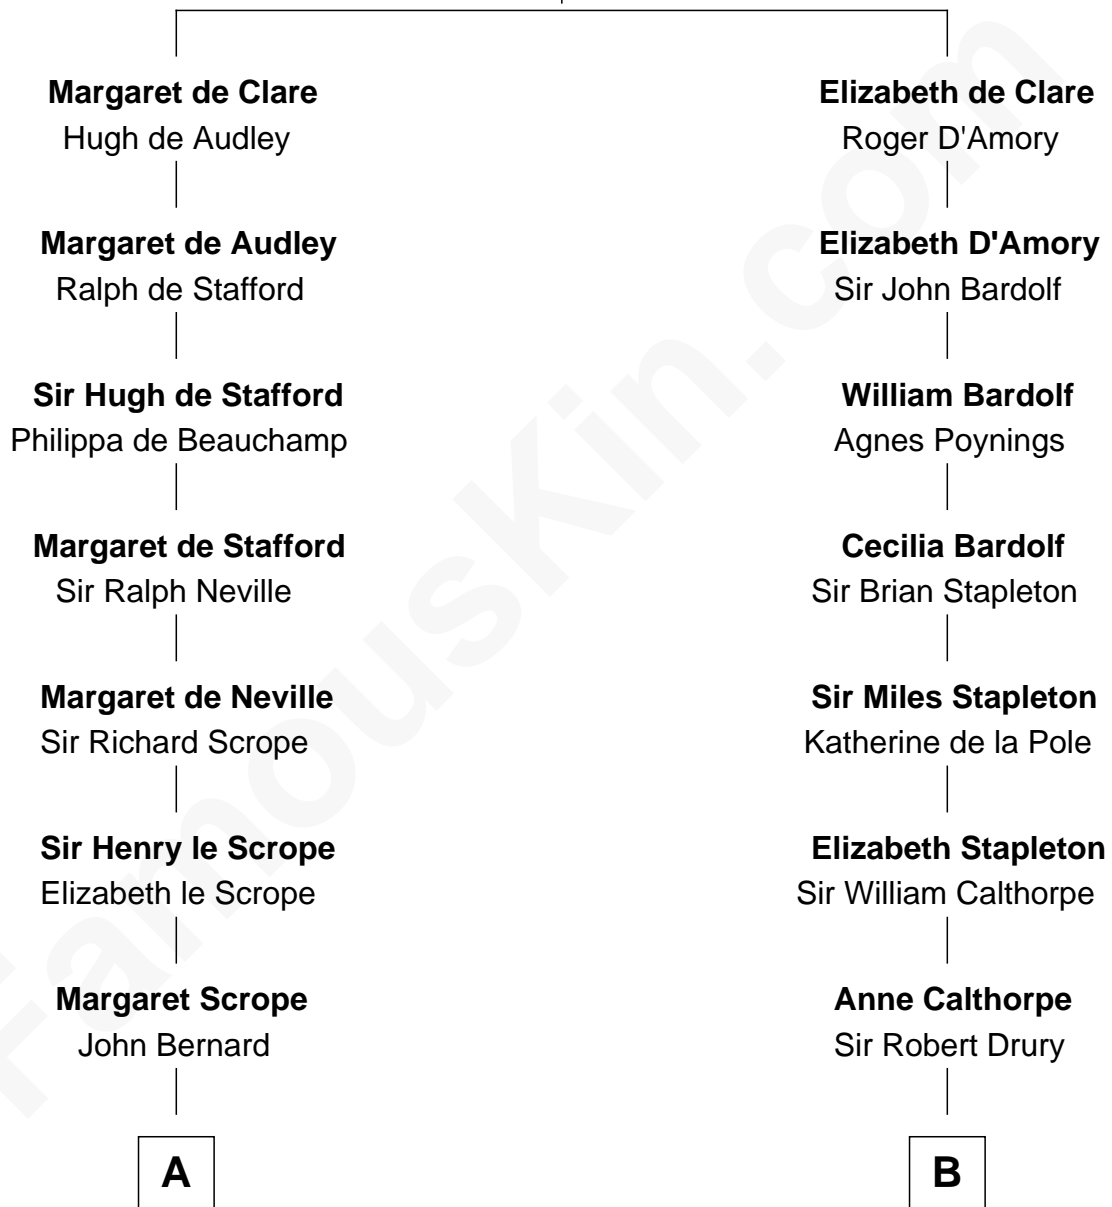

# FamousKin.com Relationship Chart of

**Harry F. Byrd**

*50th Governor of Virginia*

19th cousin 1 time removed of

**Walt Disney**

*Co-Founder of The Walt Disney Company*

**Sir Gilbert de Clare**

Joan of Acre

**C**

**Col. William Byrd**  
Jane Meriwether Rivers

**Richard Evelyn Byrd**  
Eleanor Bolling Flood

**Harry F. Byrd**  
*50th Governor of Virginia*

**D**

**Eber Call**  
Violette Lawrence

**Charles Call**  
Henrietta Gross

**Flora Call**  
Elias Charles Disney

**Walt Disney**  
*Co-Founder of The Walt Disney Co.*

FamousKin.com