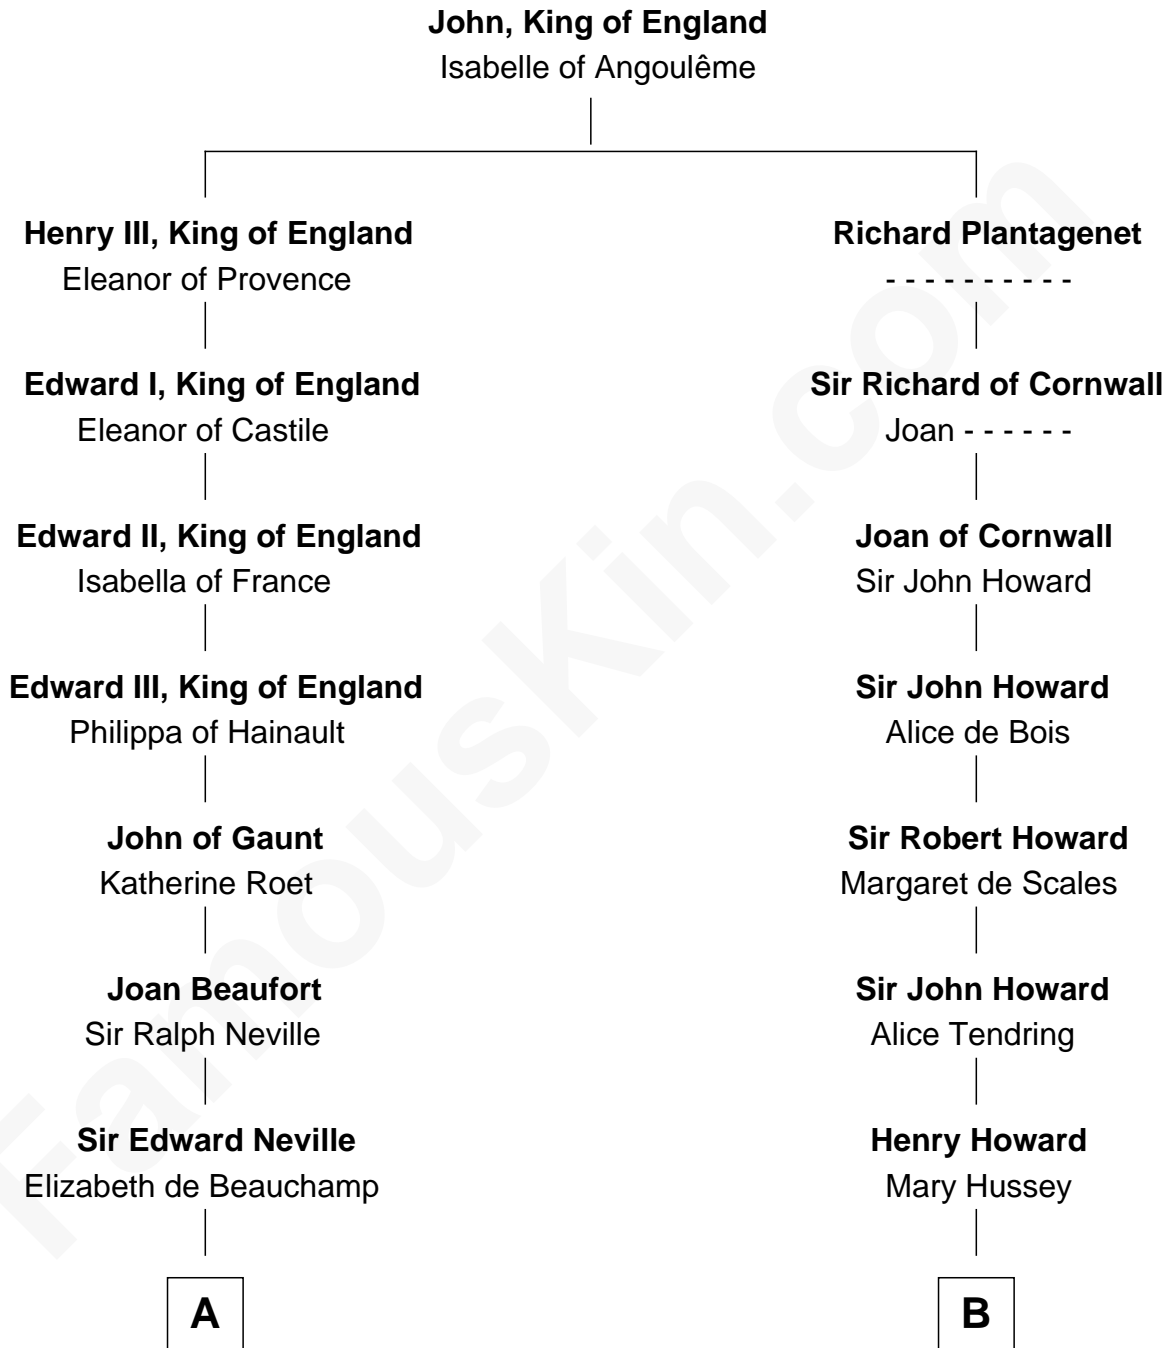

FamousKin.com

Relationship Chart of

Harry F. Byrd

50th Governor of Virginia

14th cousin 7 times removed of

Rev. George Burroughs

Executed for Witchcraft, Salem 1692

C

Thomas Taylor Byrd

Mary Armistead

Richard Evelyn Byrd

Anne Harrison

Col. William Byrd

Jane Meriwether Rivers

Richard Evelyn Byrd

Eleanor Bolling Flood