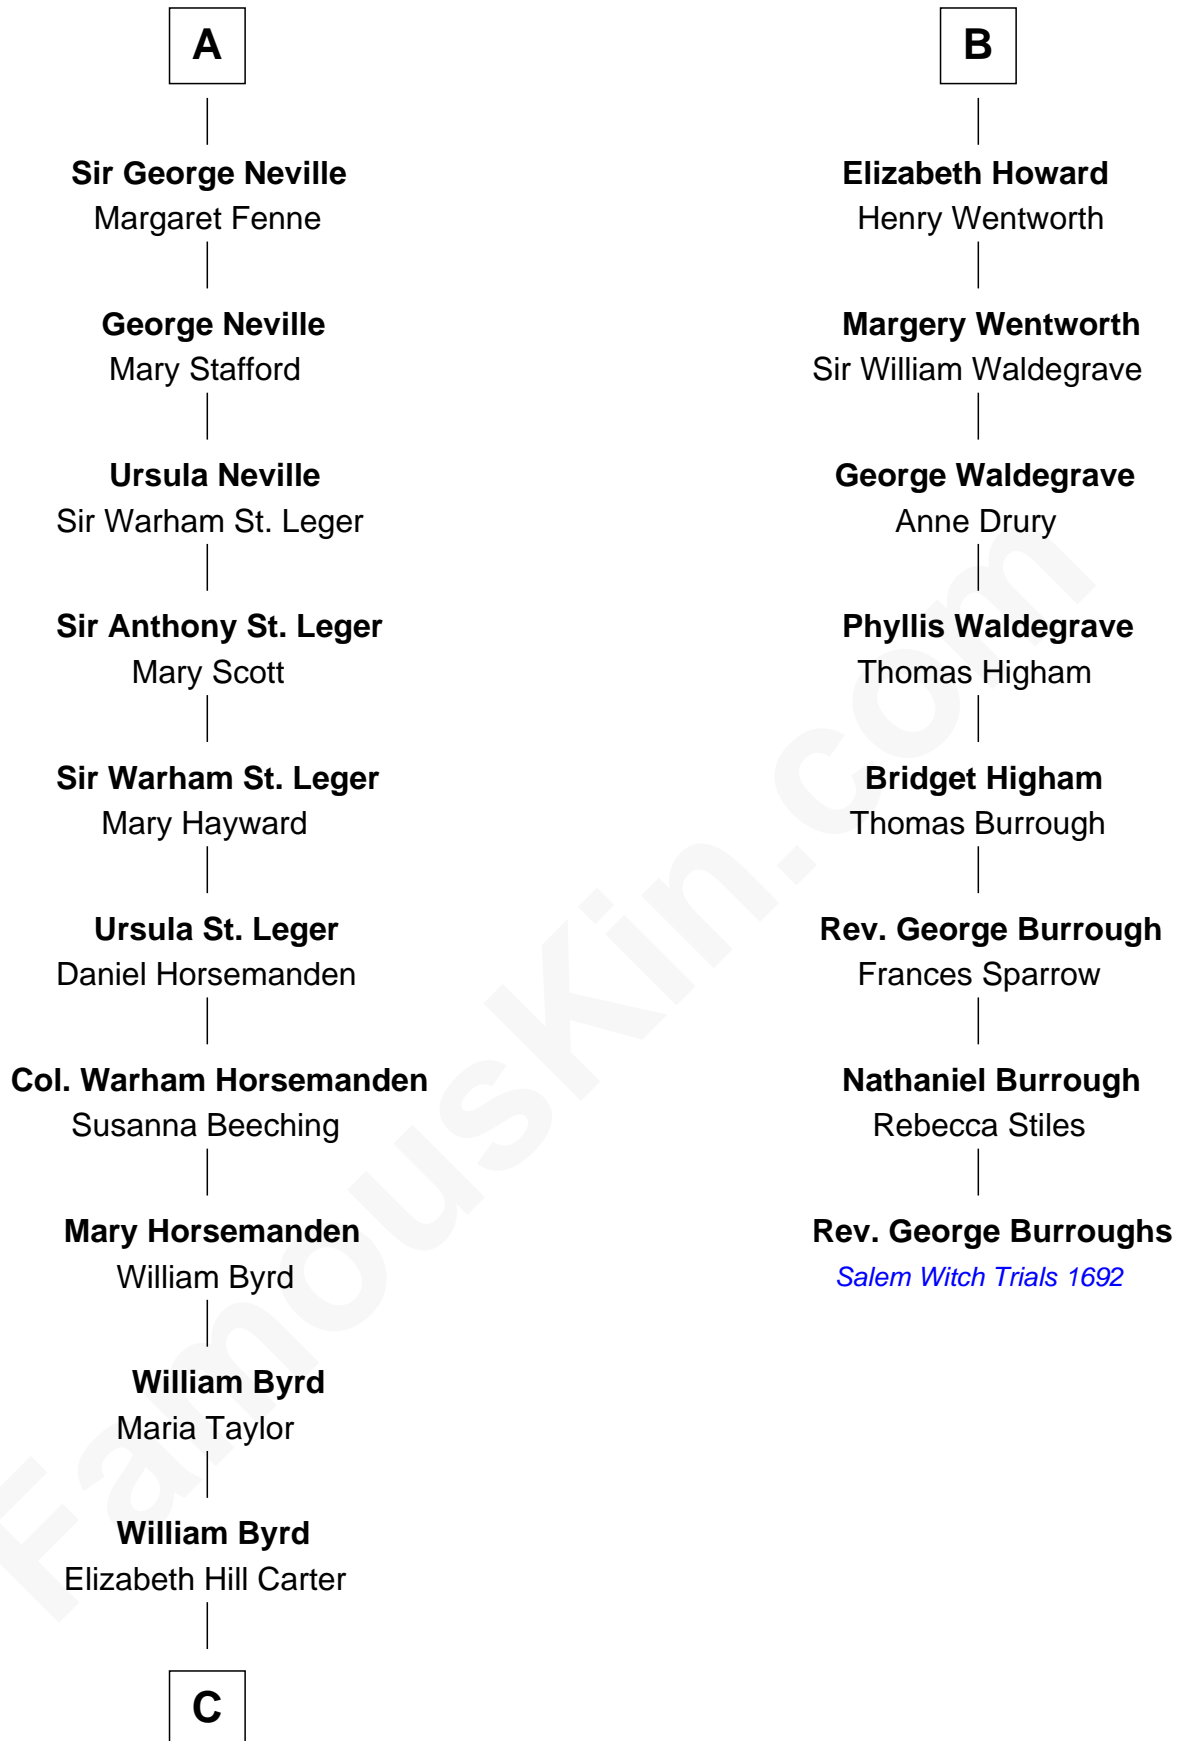

FamousKin.com

Relationship Chart of

Harry F. Byrd

50th Governor of Virginia

14th cousin 7 times removed of

Rev. George Burroughs

Executed for Witchcraft, Salem 1692

C

Thomas Taylor Byrd

Mary Armistead

Richard Evelyn Byrd

Anne Harrison

Col. William Byrd

Jane Meriwether Rivers

Richard Evelyn Byrd

Eleanor Bolling Flood