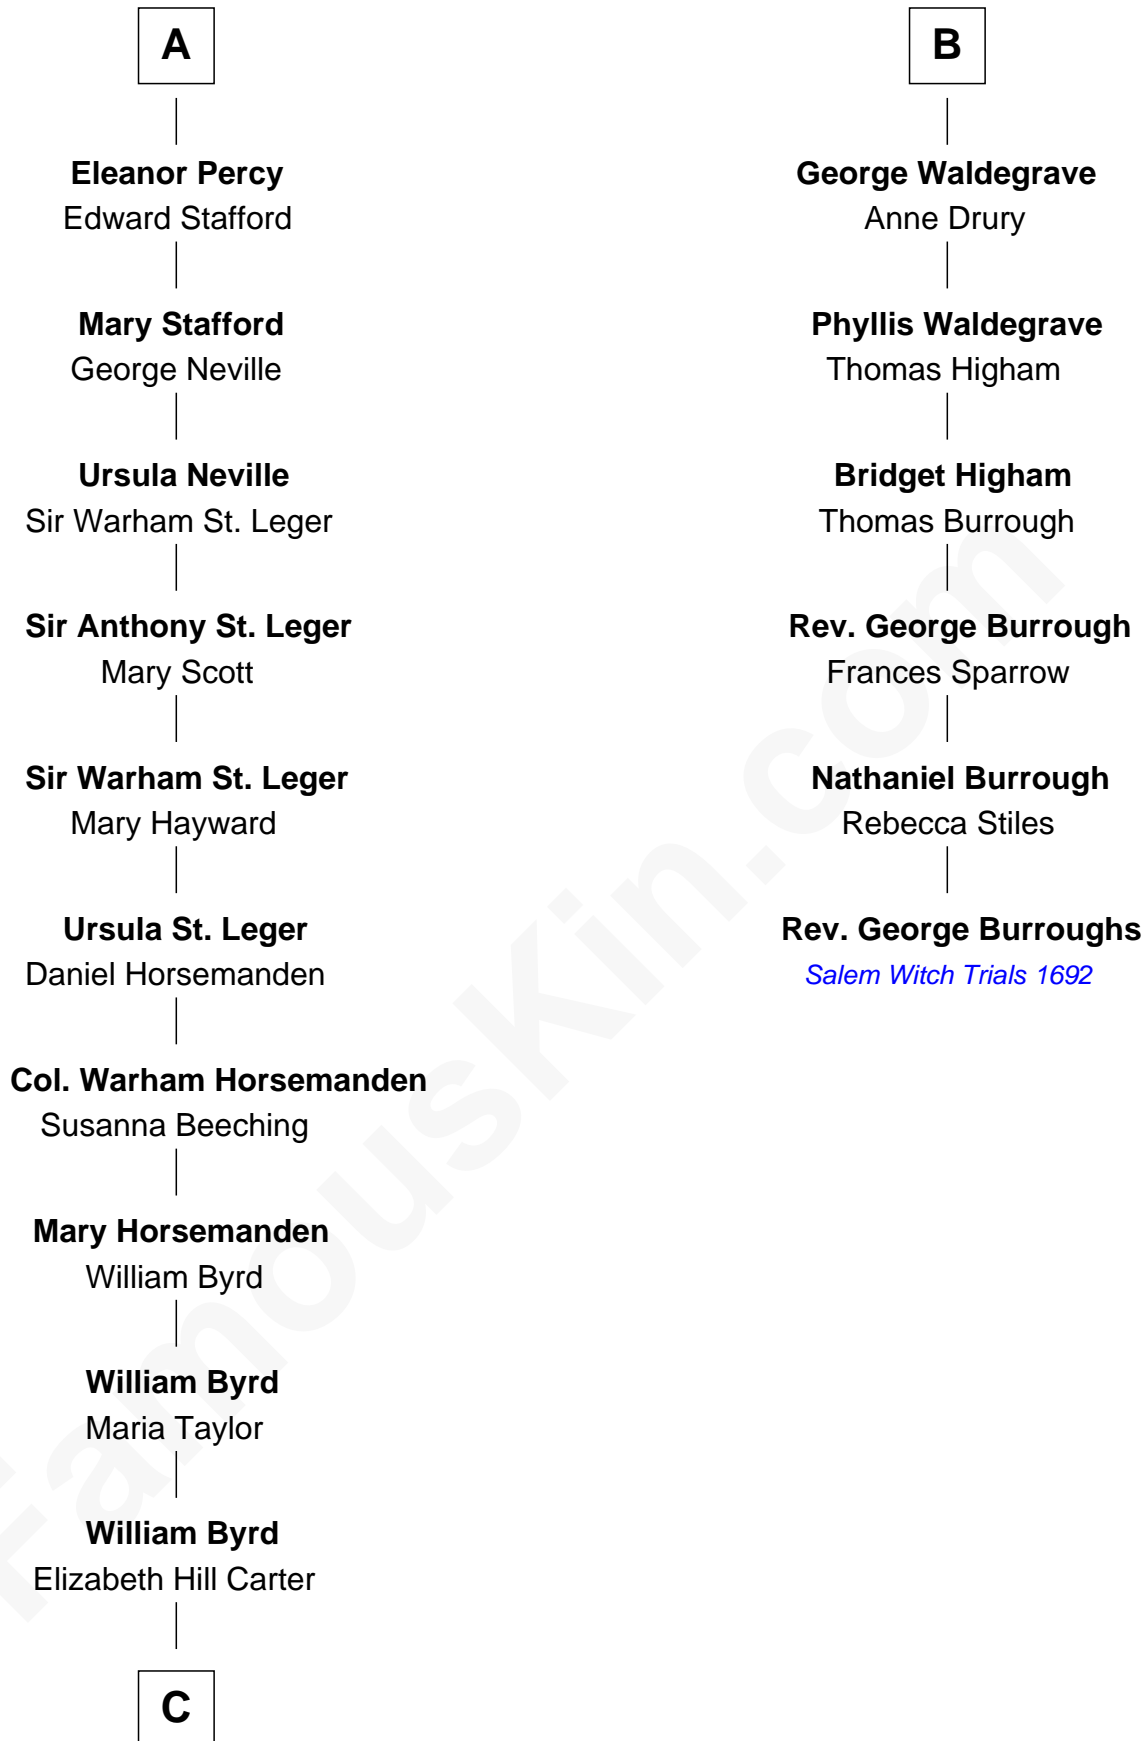

## Relationship Chart of

### Harry F. Byrd

50th Governor of Virginia

12th cousin 9 times removed of

**Rev. George Burroughs**

Executed for Witchcraft, Salem 1692

**C**

Thomas Taylor Byrd

Mary Armistead