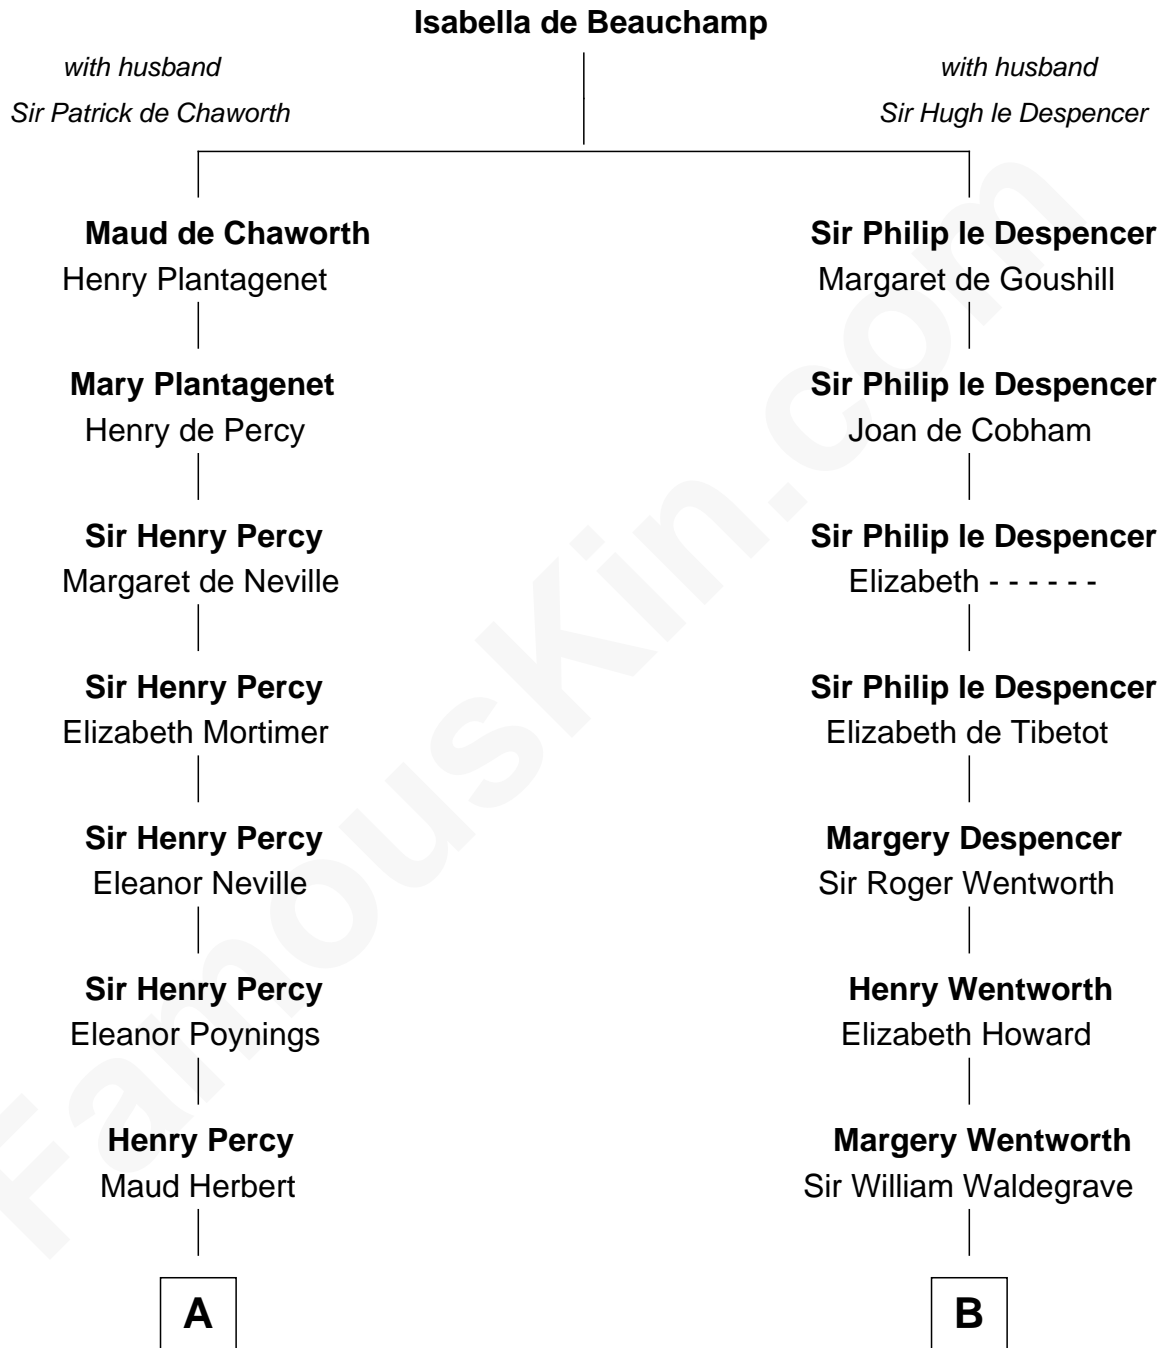

## Relationship Chart of

### Harry F. Byrd

50th Governor of Virginia

12th cousin 9 times removed of

**Rev. George Burroughs**

Executed for Witchcraft, Salem 1692

**C**

Thomas Taylor Byrd

Mary Armistead