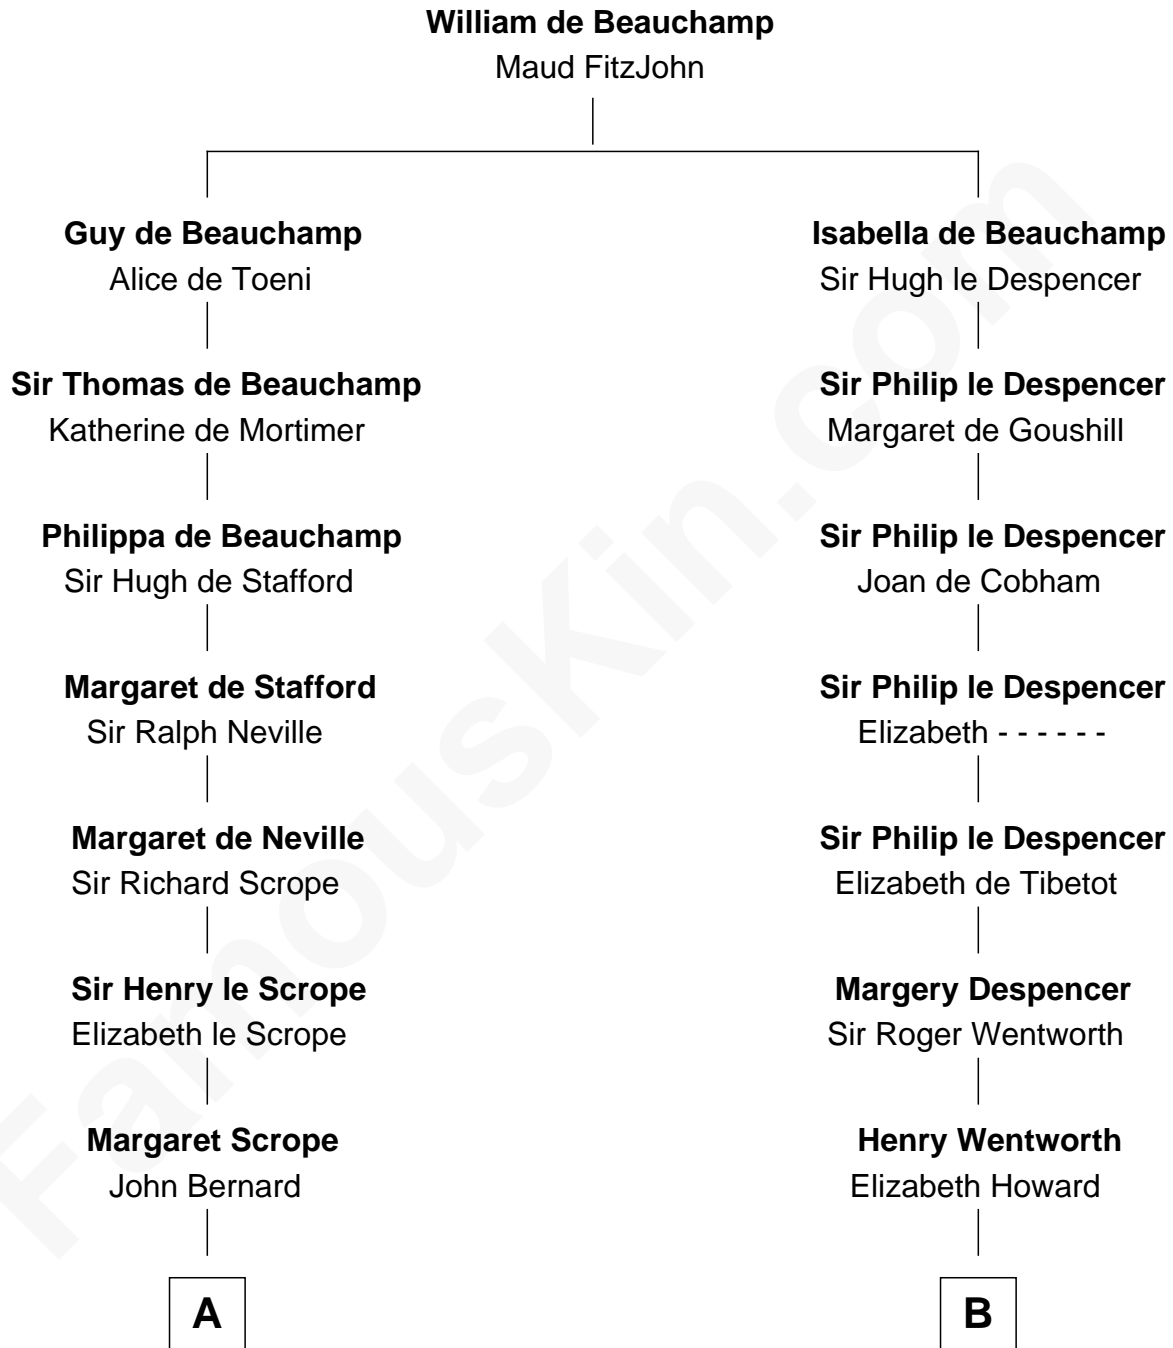

# FamousKin.com Relationship Chart of

**Harry F. Byrd**

*50th Governor of Virginia*

13th cousin 6 times removed of

**Rev. George Burroughs**

*Executed for Witchcraft, Salem 1692*

**C**

—  
**Col. William Byrd**  
Jane Meriwether Rivers

—  
**Richard Evelyn Byrd**  
Eleanor Bolling Flood

—  
**Harry F. Byrd**  
*50th Governor of Virginia*

FamousKin.com