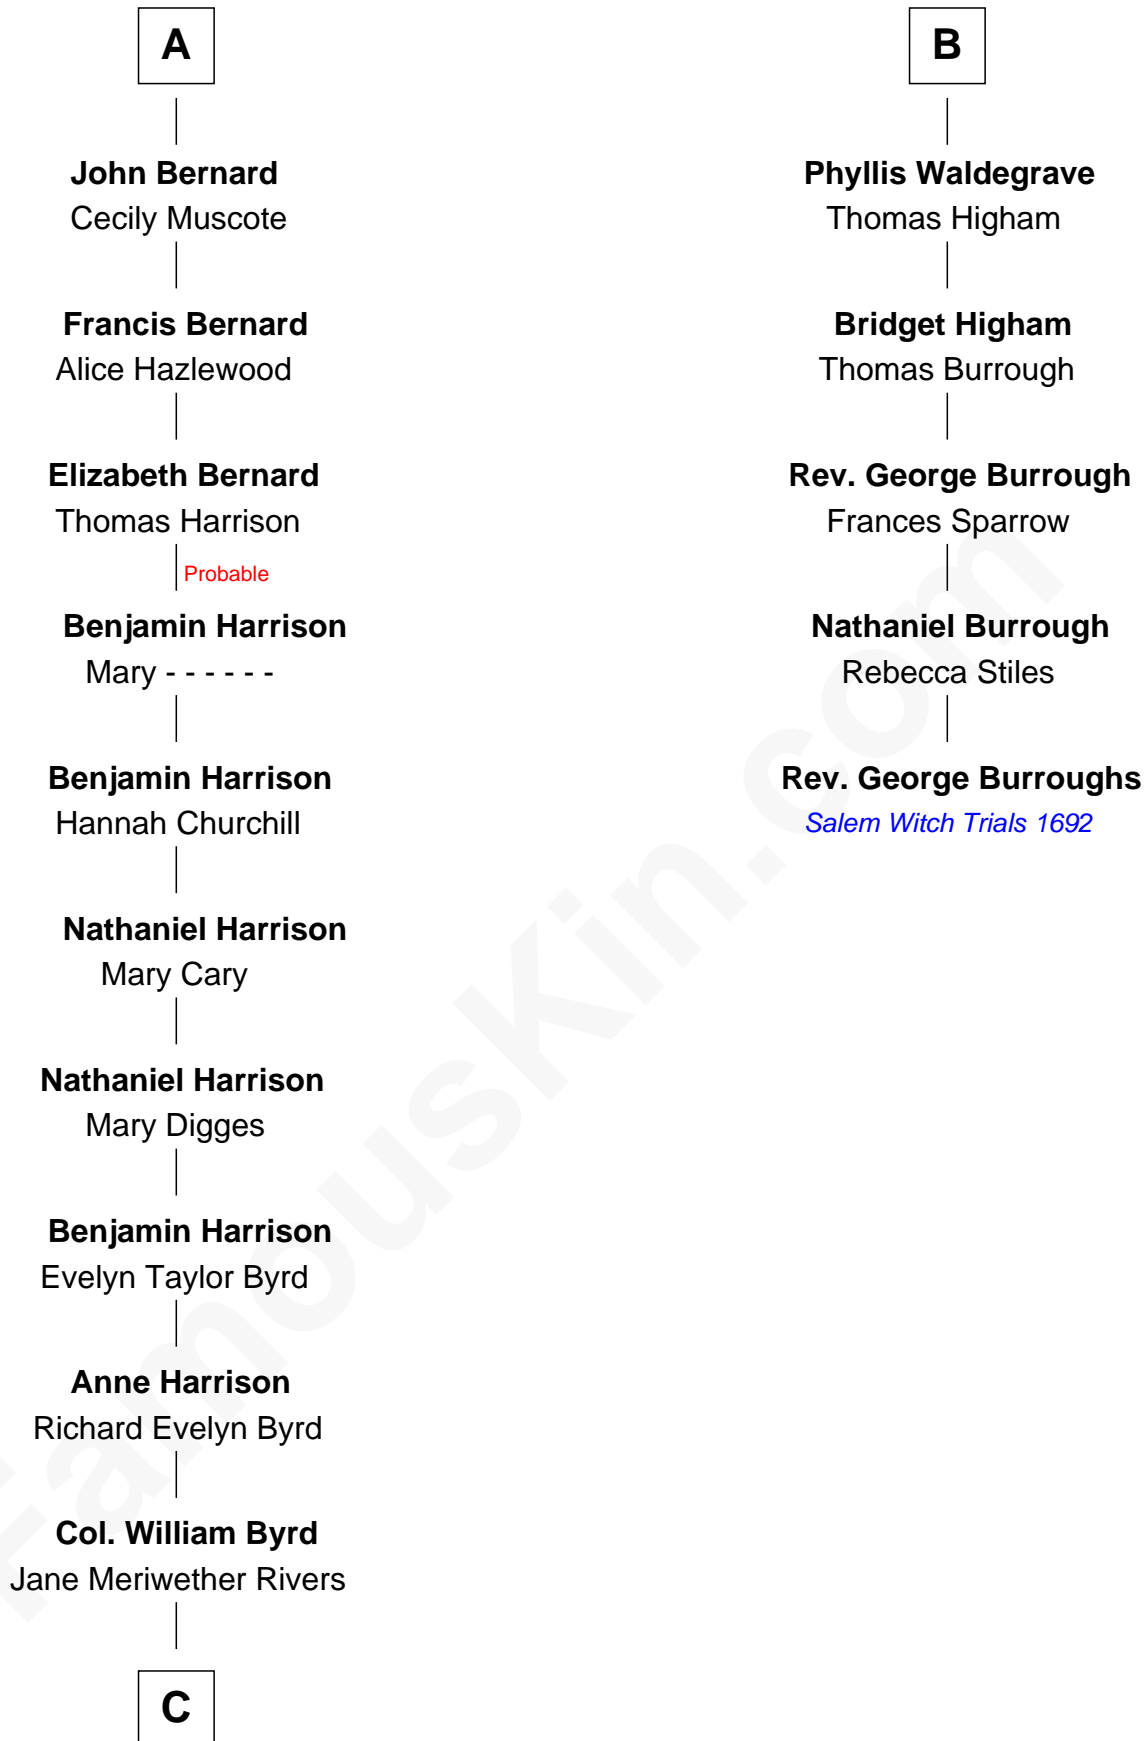

# FamousKin.com Relationship Chart of

**Harry F. Byrd**

*50th Governor of Virginia*

11th cousin 7 times removed of

**Rev. George Burroughs**

*Executed for Witchcraft, Salem 1692*

**Bartholomew de Badlesmere**

Elizabeth Chaworth

**Elizabeth le Scrope**

Sir Henry le Scrope

**Margaret Scrope**

John Bernard

**John Bernard**

Margaret Daundelyn

**A**

**Margaret de Badlesmere**

Sir John de Tibetot

**Sir Robert de Tibetot**

Margaret Deincourt

**Elizabeth de Tibetot**

Sir Philip le Despencer

**Margery Despencer**

Sir Roger Wentworth

**Henry Wentworth**

Elizabeth Howard

**Margery Wentworth**

Sir William Waldegrave

**George Waldegrave**

Anne Drury

**B**

**C**