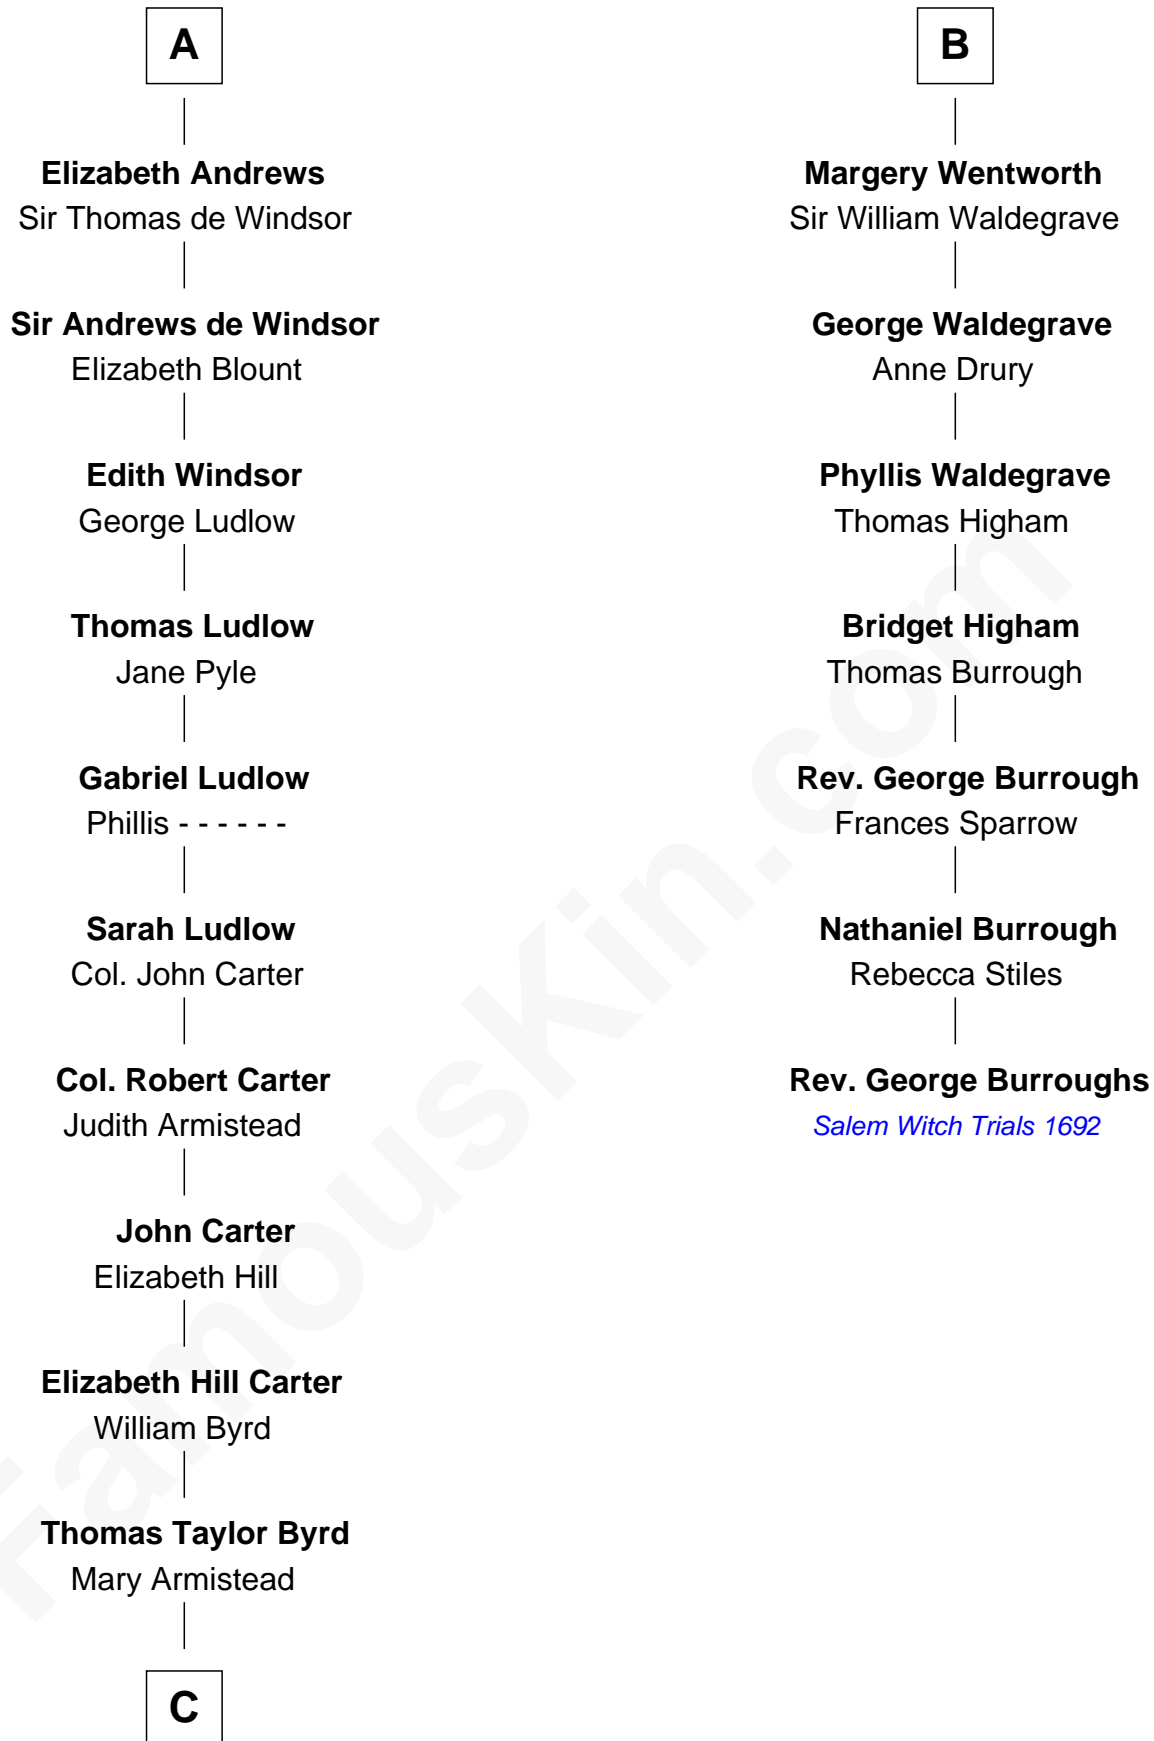

FamousKin.com Relationship Chart of

Harry F. Byrd

50th Governor of Virginia

13th cousin 7 times removed of

Rev. George Burroughs

Executed for Witchcraft, Salem 1692

Sir Hugh le Despencer

Aveline Basset

Eleanor le Despencer

Sir Hugh de Courtenay

Sir Hugh de Courtenay

Agnes de St. John

Sir Hugh de Courtnay

Margaret de Bohun

Elizabeth de Courtnay

Sir Andrew Luttrell

Isabella de Beauchamp

Sir Philip le Despencer

Margaret de Goushill

Sir Philip le Despencer

Joan de Cobham

Sir Philip le Despencer

Elizabeth - - - - -

Sir Philip le Despencer

Elizabeth de Tibetot

Margery Despencer

Sir Roger Wentworth

Henry Wentworth

Elizabeth Howard

B

C

Richard Evelyn Byrd