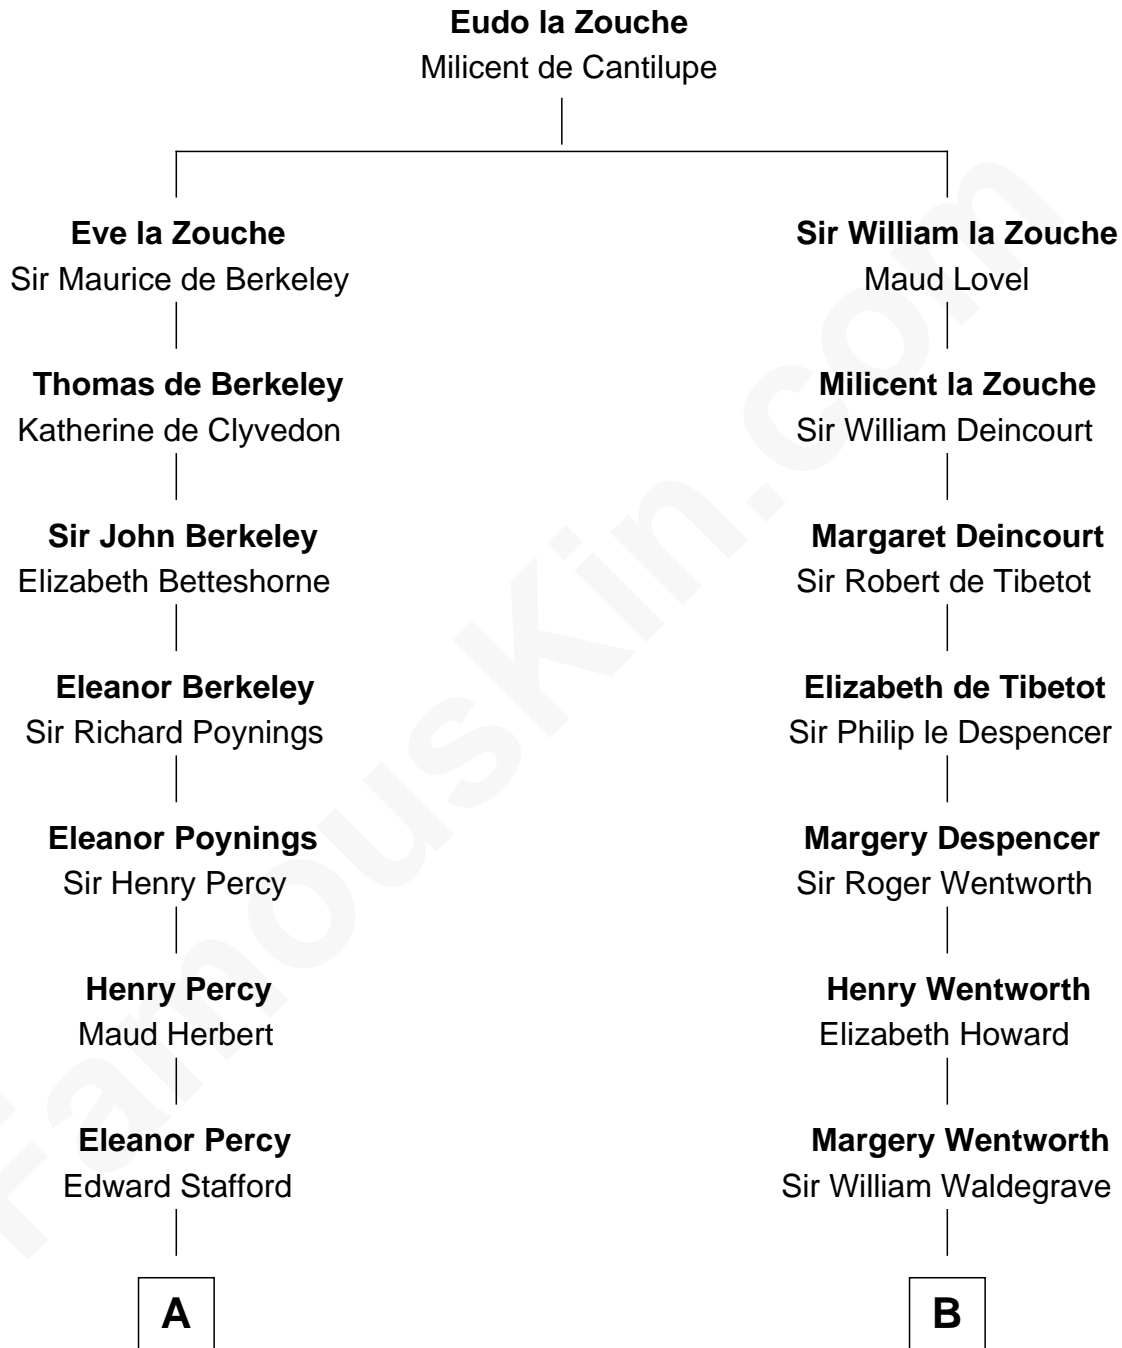

FamousKin.com Relationship Chart of

Harry F. Byrd

50th Governor of Virginia

12th cousin 8 times removed of

Rev. George Burroughs

Executed for Witchcraft, Salem 1692

C

Richard Evelyn Byrd

Anne Harrison

Col. William Byrd
Jane Meriwether Rivers

Richard Evelyn Byrd
Eleanor Bolling Flood

Harry F. Byrd
50th Governor of Virginia

FamousKin.com