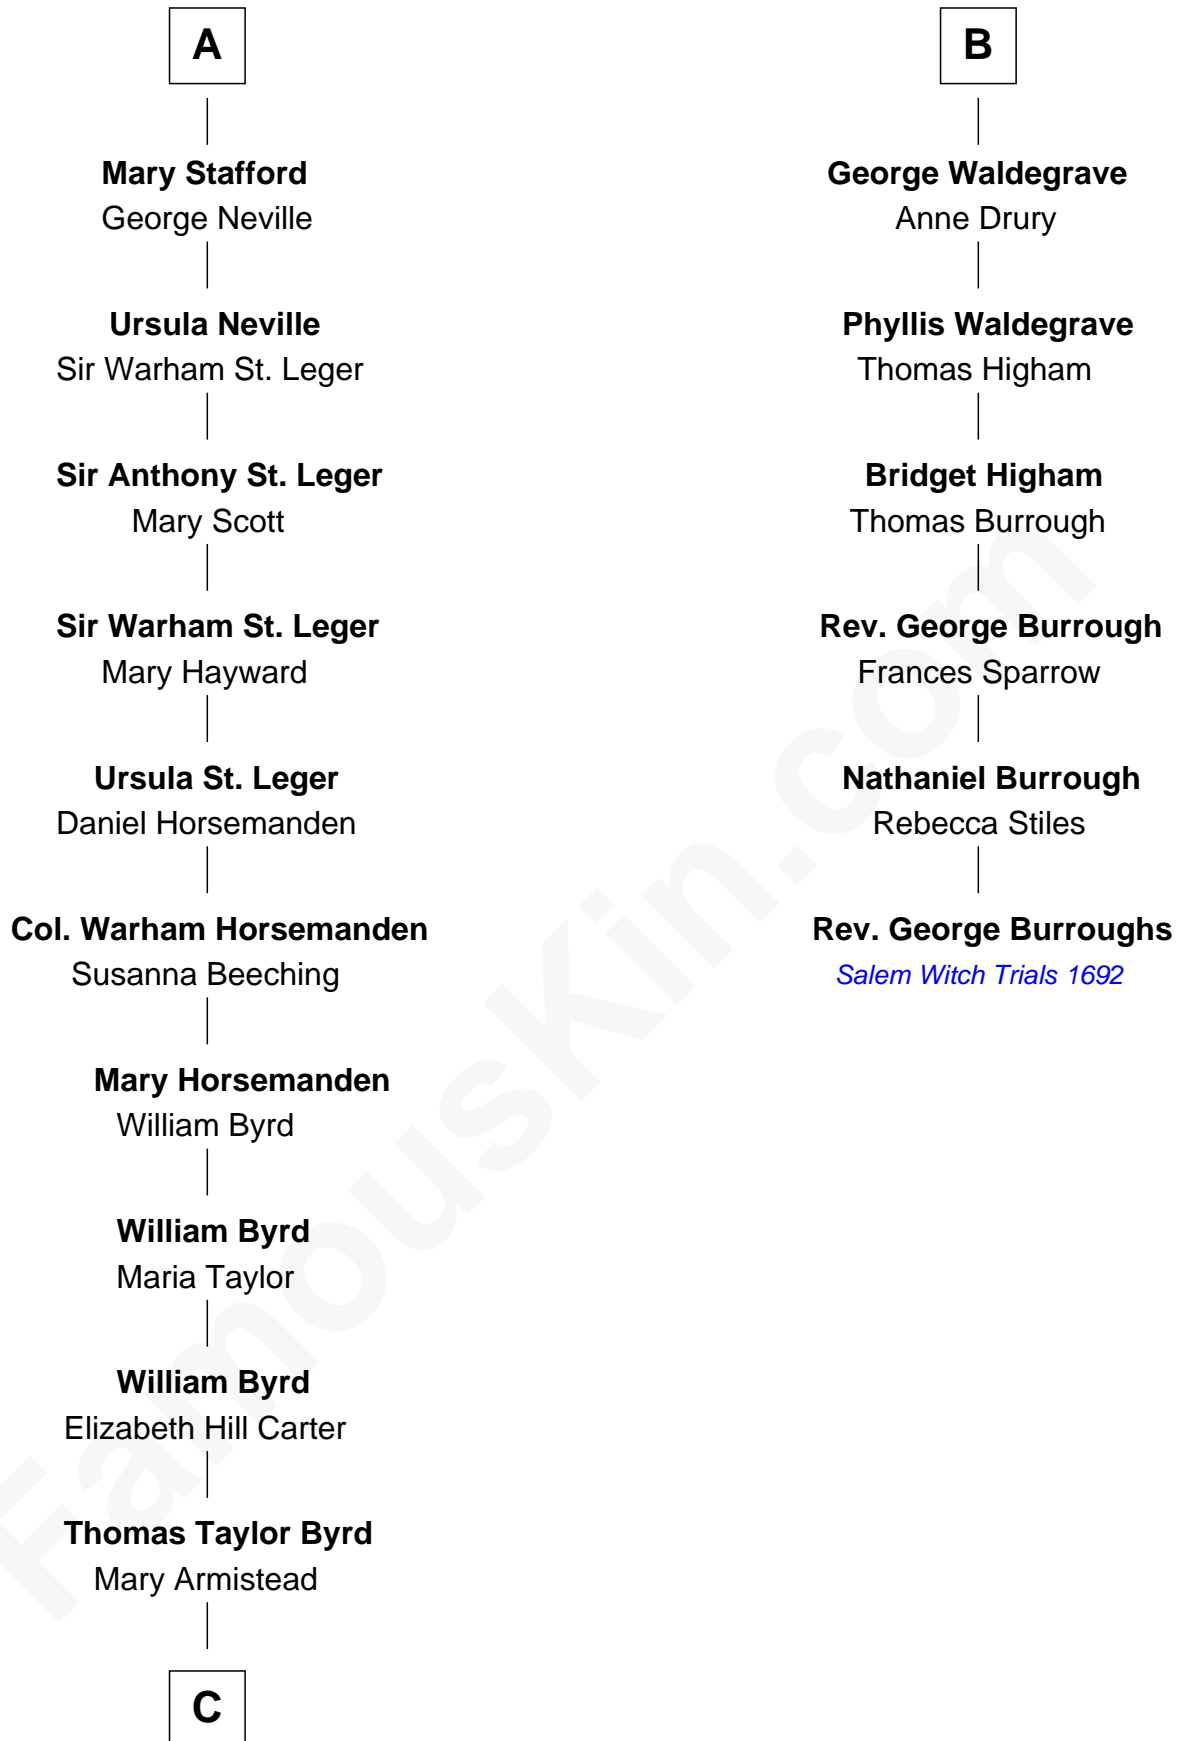

FamousKin.com Relationship Chart of

Harry F. Byrd

50th Governor of Virginia

12th cousin 8 times removed of

Rev. George Burroughs

Executed for Witchcraft, Salem 1692

C

Richard Evelyn Byrd

Anne Harrison

Col. William Byrd
Jane Meriwether Rivers

Richard Evelyn Byrd
Eleanor Bolling Flood

Harry F. Byrd
50th Governor of Virginia

FamousKin.com