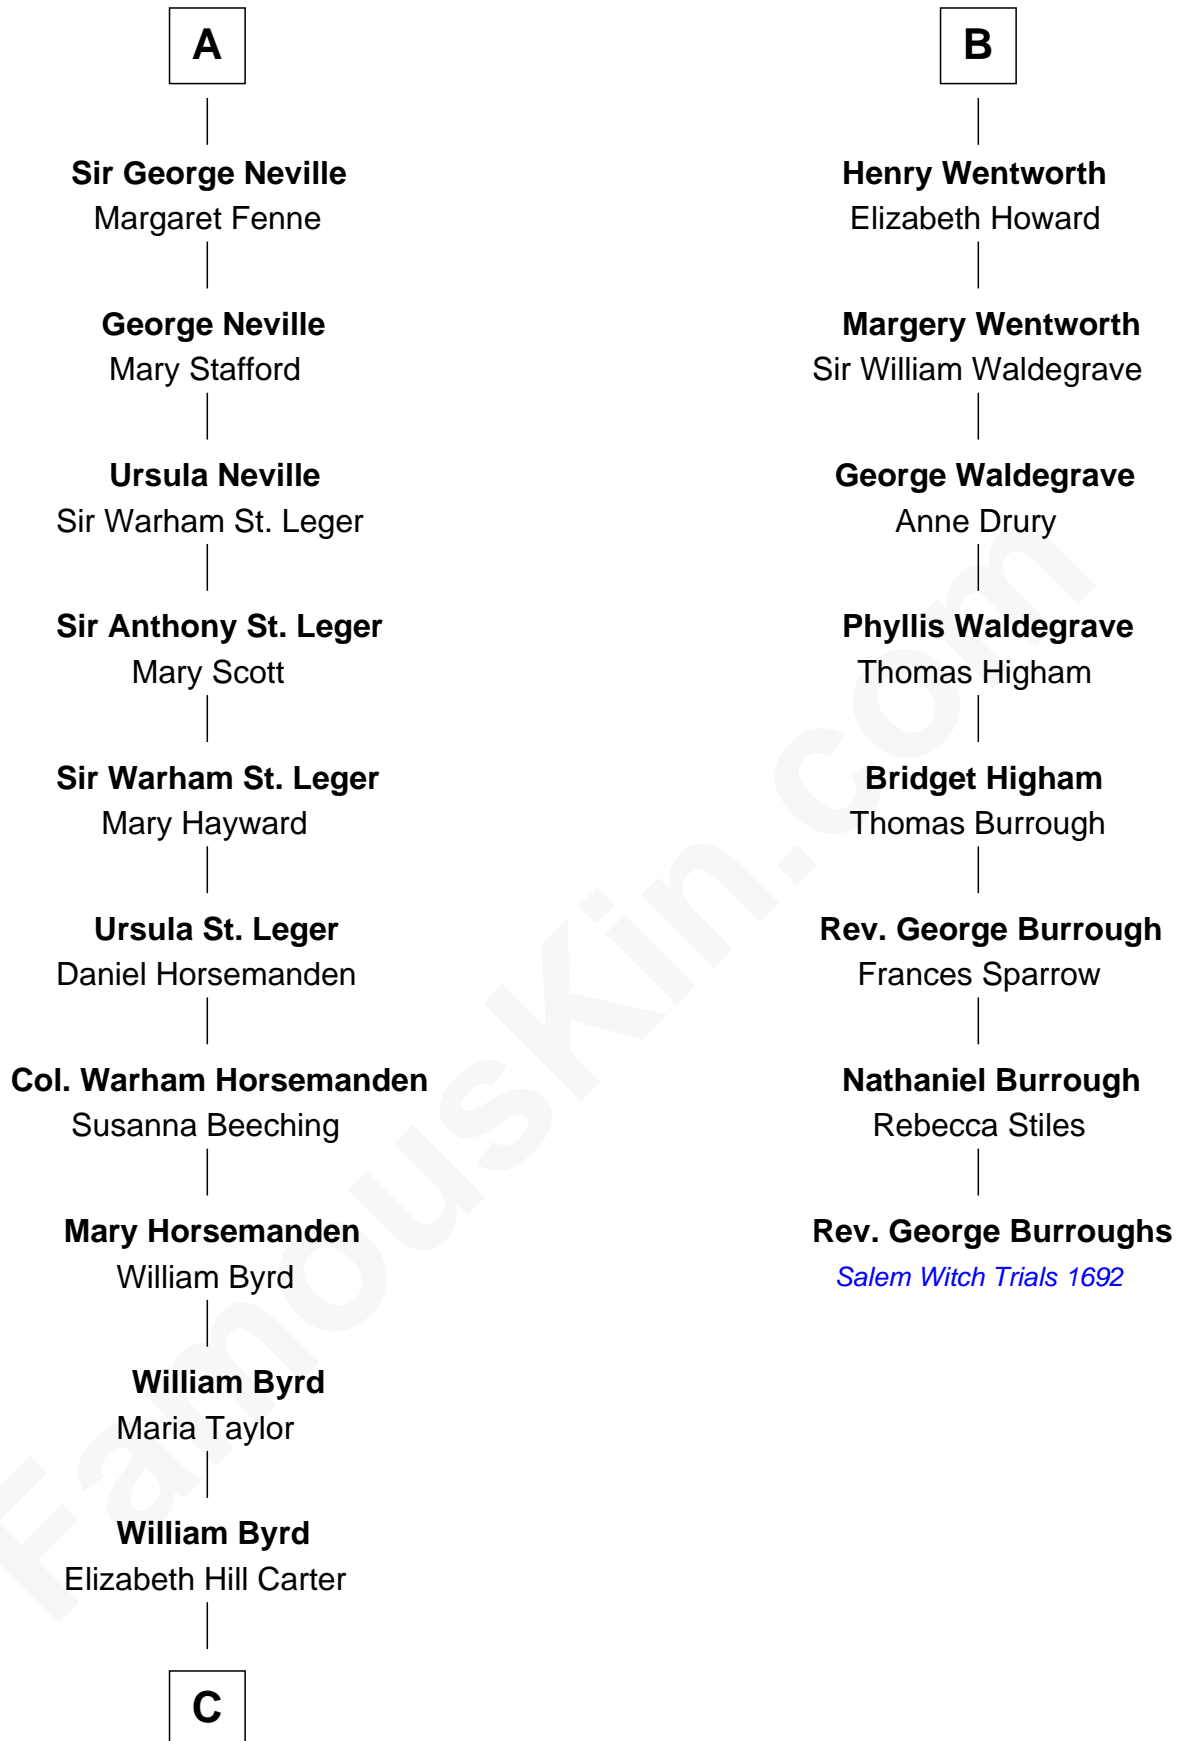

# FamousKin.com Relationship Chart of

**Harry F. Byrd**

*50th Governor of Virginia*

**14th cousin 7 times removed of**

**Rev. George Burroughs**

*Executed for Witchcraft, Salem 1692*

**C**

Thomas Taylor Byrd

Mary Armistead

Richard Evelyn Byrd

Anne Harrison

Col. William Byrd

Jane Meriwether Rivers

Richard Evelyn Byrd

Eleanor Bolling Flood

Harry F. Byrd

*50th Governor of Virginia*

FamousKin.com