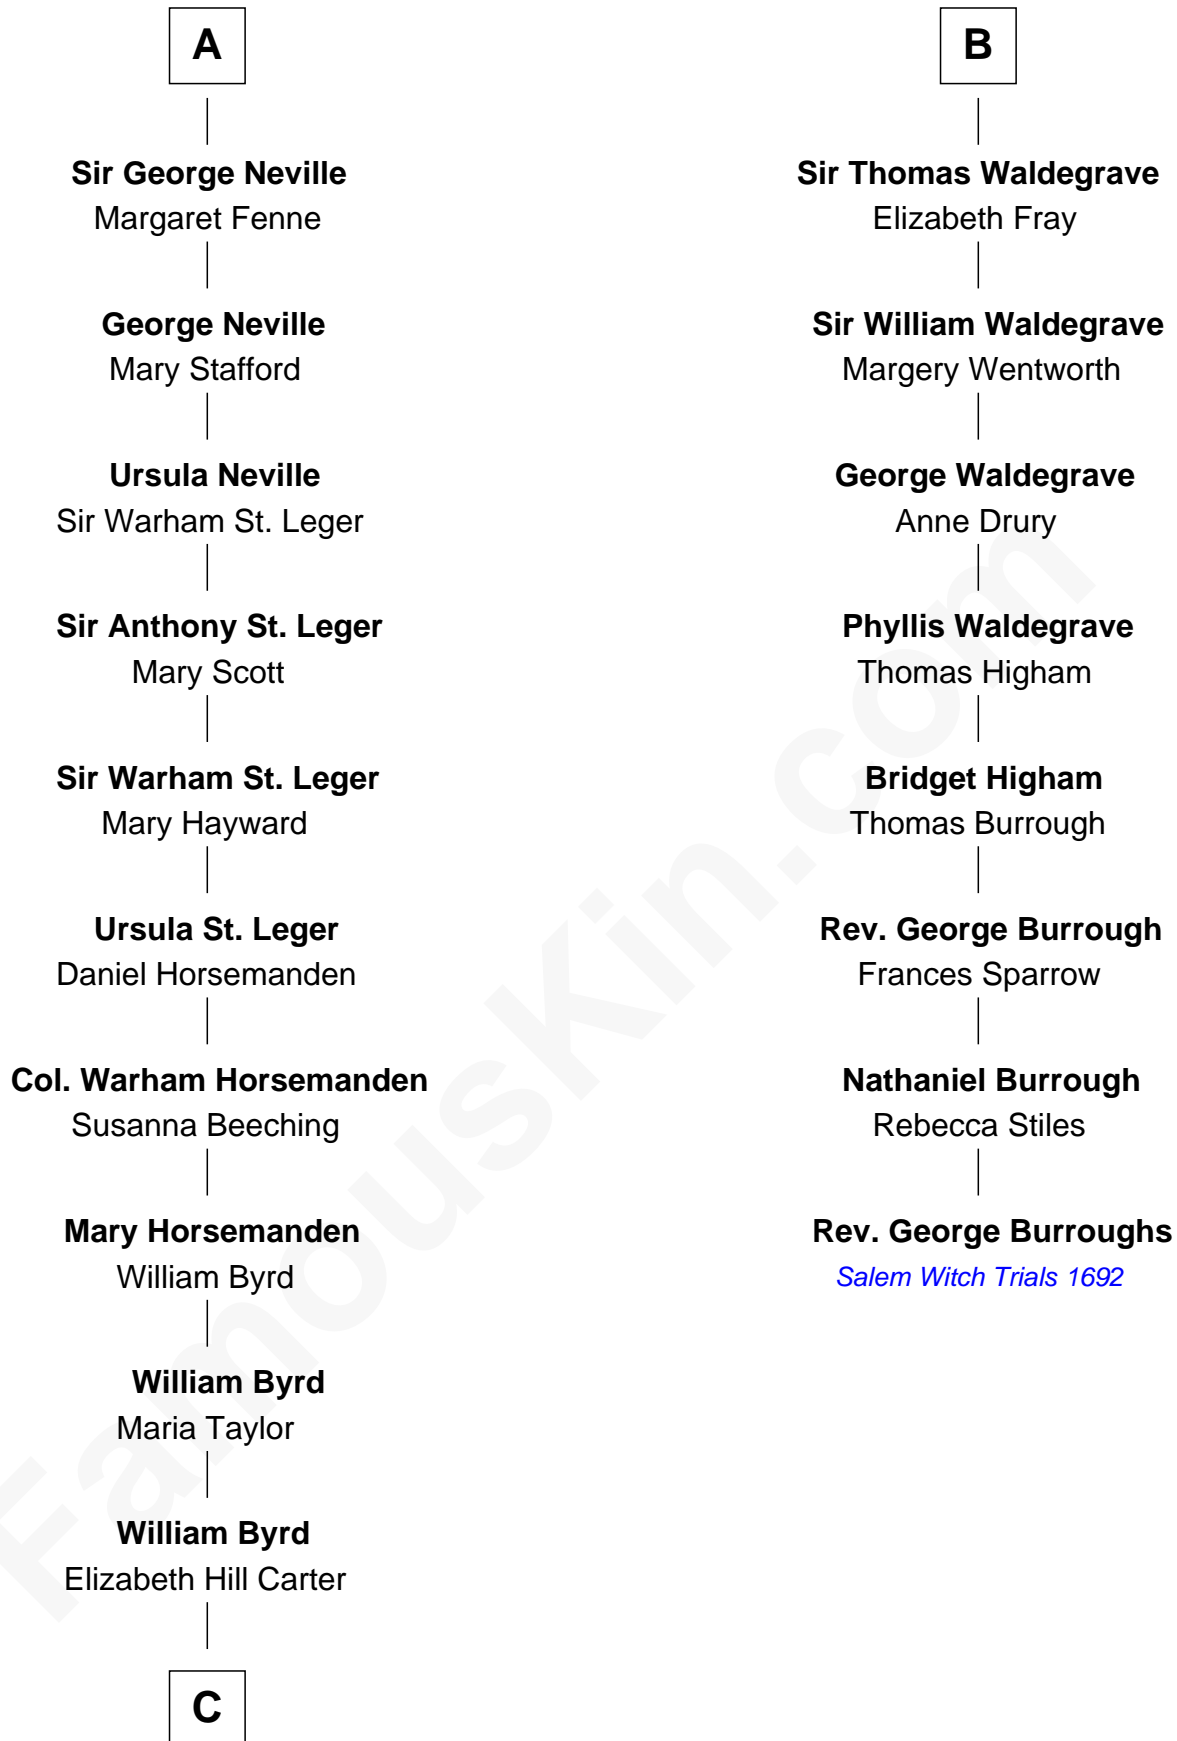

FamousKin.com Relationship Chart of

Harry F. Byrd

50th Governor of Virginia

14th cousin 7 times removed of

Rev. George Burroughs

Executed for Witchcraft, Salem 1692

Sir William Longespee

Ela of Salisbury

C

Thomas Taylor Byrd

Mary Armistead

Richard Evelyn Byrd

Anne Harrison

Col. William Byrd

Jane Meriwether Rivers

Richard Evelyn Byrd

Eleanor Bolling Flood

Harry F. Byrd

50th Governor of Virginia

FamousKin.com