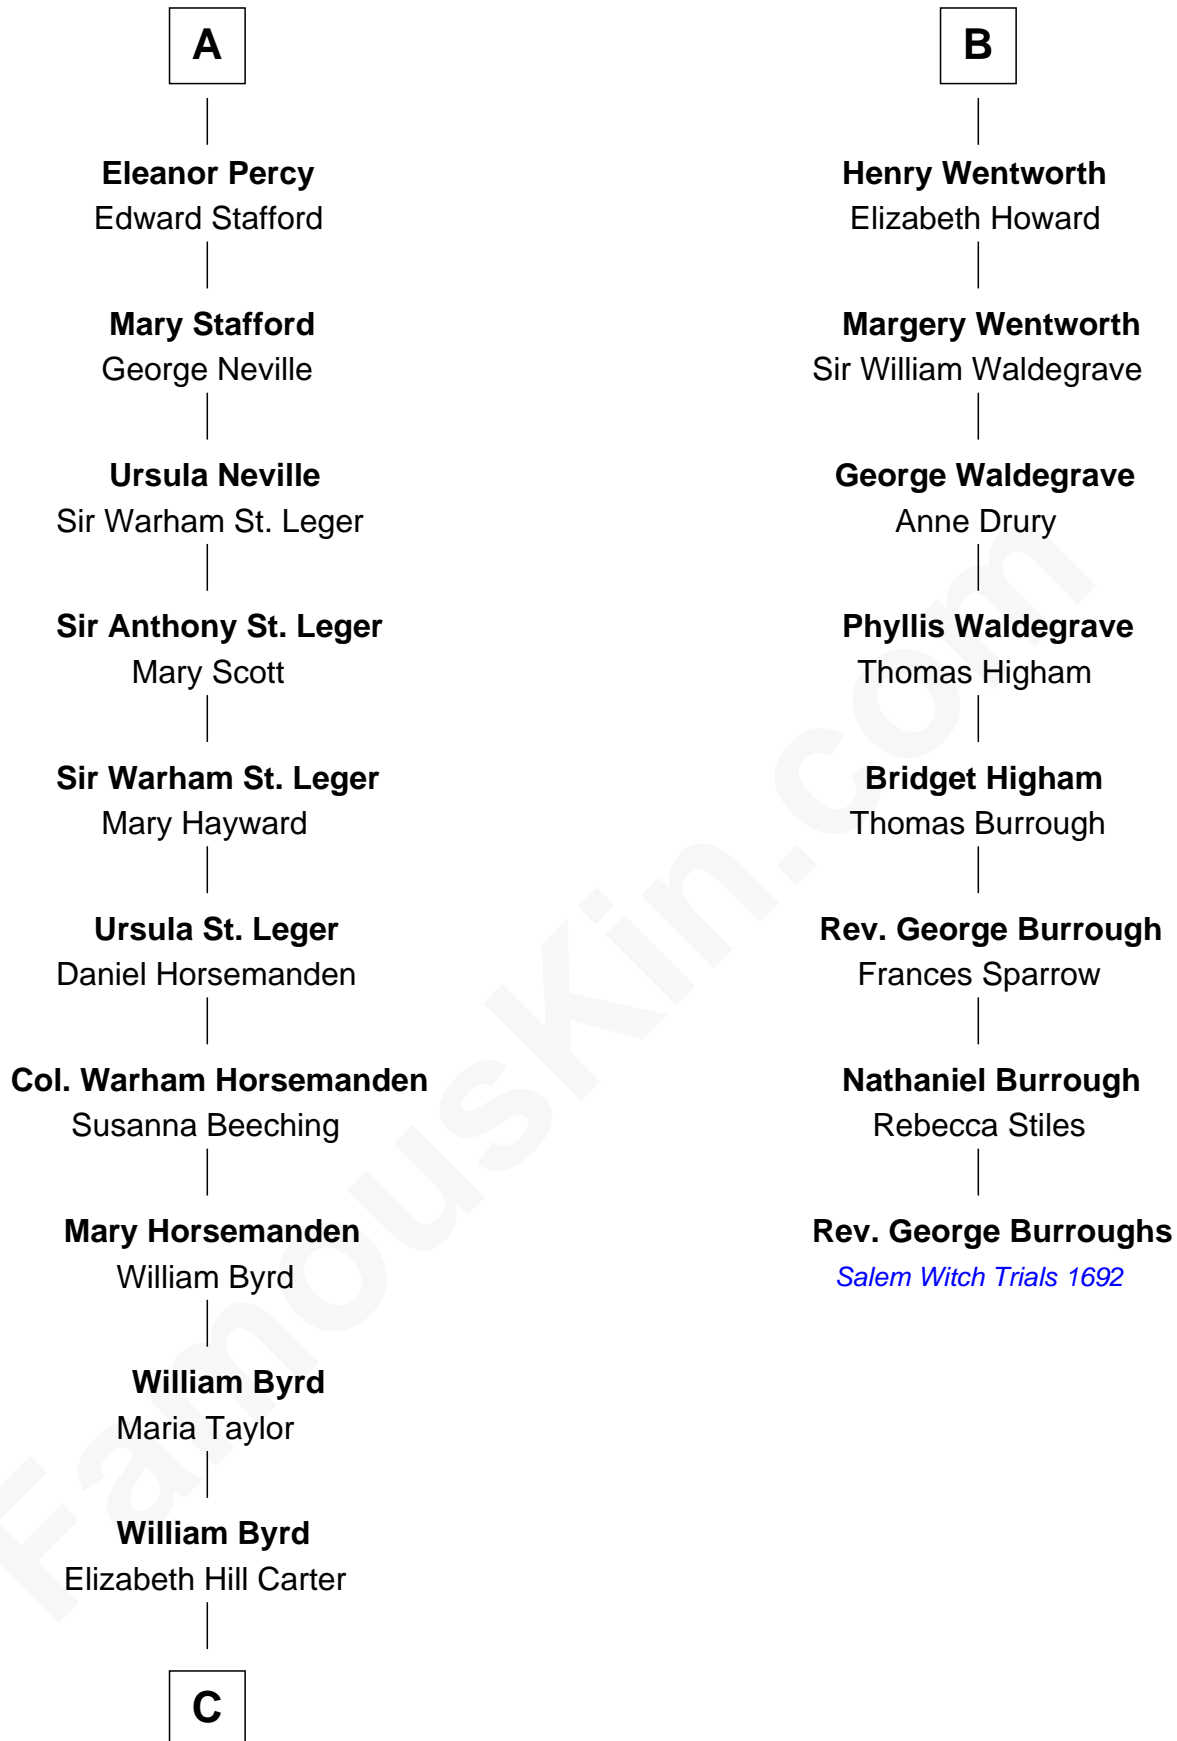

FamousKin.com Relationship Chart of

Harry F. Byrd

50th Governor of Virginia

14th cousin 7 times removed of

Rev. George Burroughs

Executed for Witchcraft, Salem 1692

C

Thomas Taylor Byrd

Mary Armistead

Richard Evelyn Byrd

Anne Harrison

Col. William Byrd

Jane Meriwether Rivers

Richard Evelyn Byrd

Eleanor Bolling Flood

Harry F. Byrd

50th Governor of Virginia

FamousKin.com