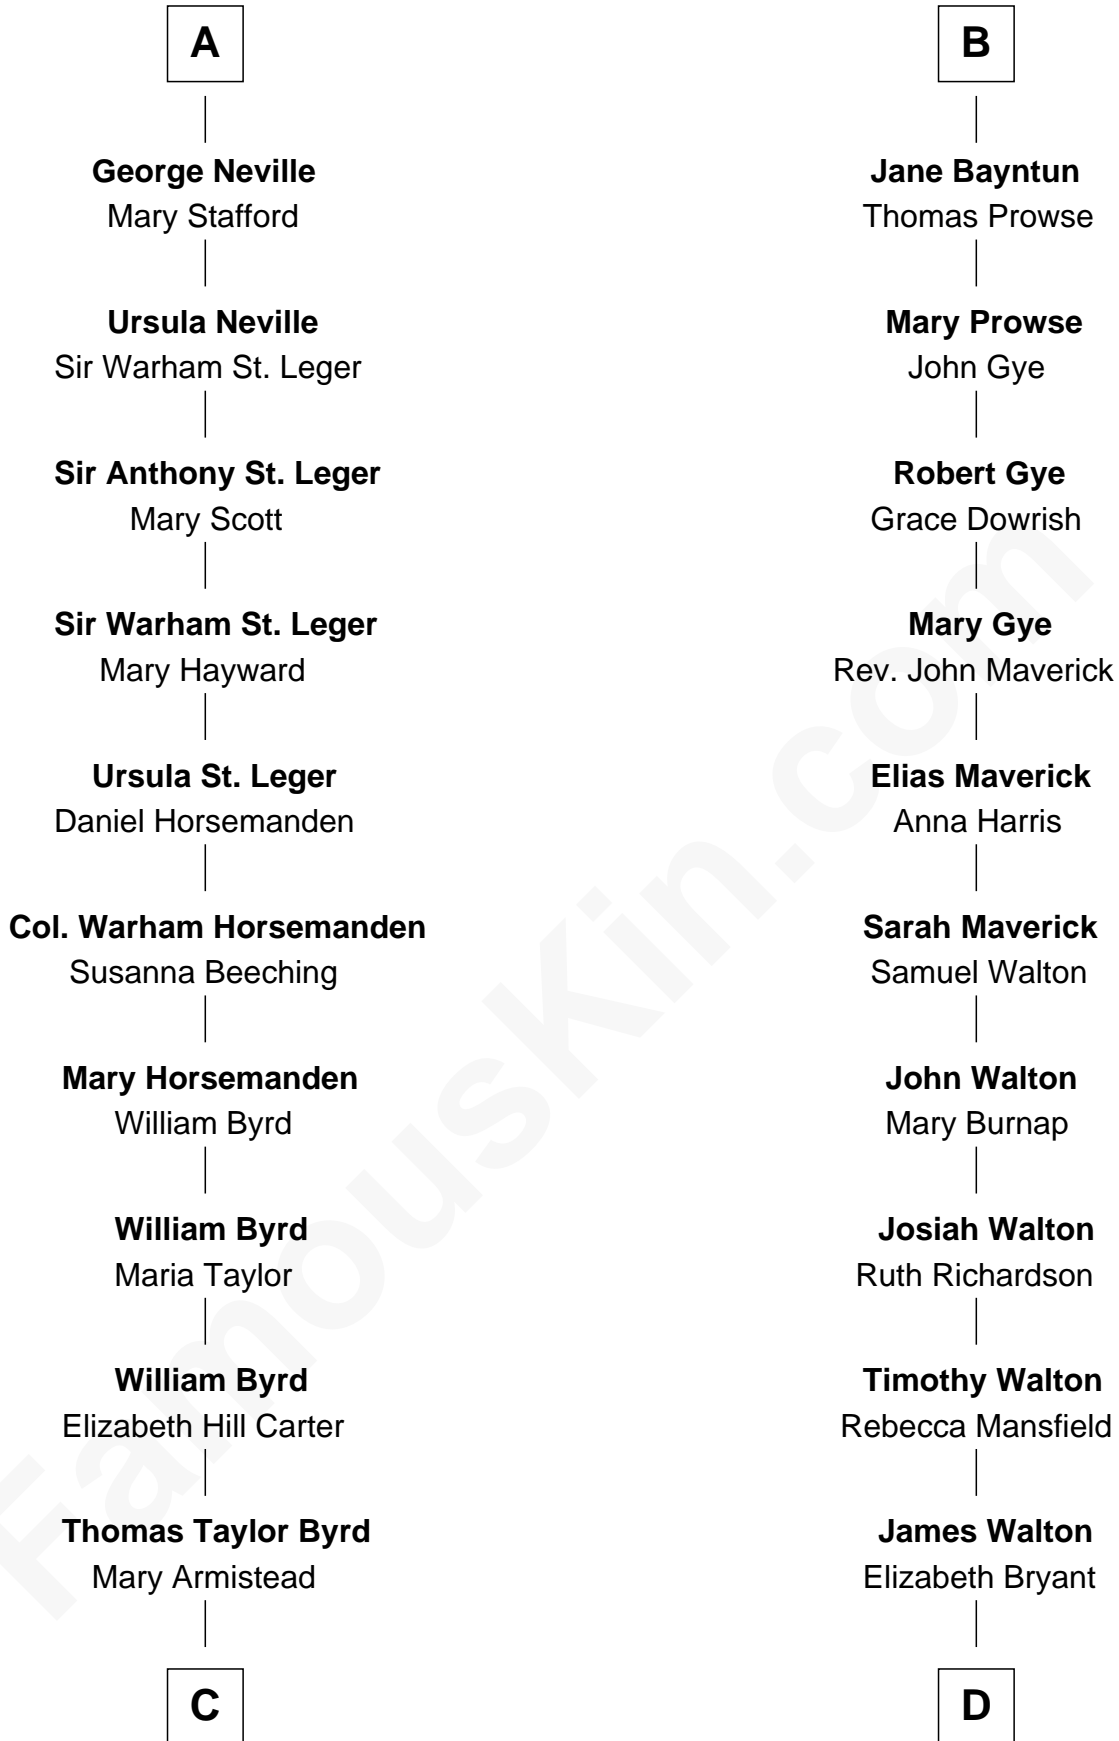

FamousKin.com Relationship Chart of

Harry F. Byrd

50th Governor of Virginia

20th cousin 1 time removed of

A. Bartlett Giamatti

Major League Baseball Commissioner

C

Richard Evelyn Byrd

Anne Harrison

Col. William Byrd
Jane Meriwether Rivers

Richard Evelyn Byrd
Eleanor Bolling Flood

Harry F. Byrd
50th Governor of Virginia

D

Daniel G. Walton
Elizabeth Jeanette Aborn

Arthur Gould Walton
Mary Ellen Bartlett