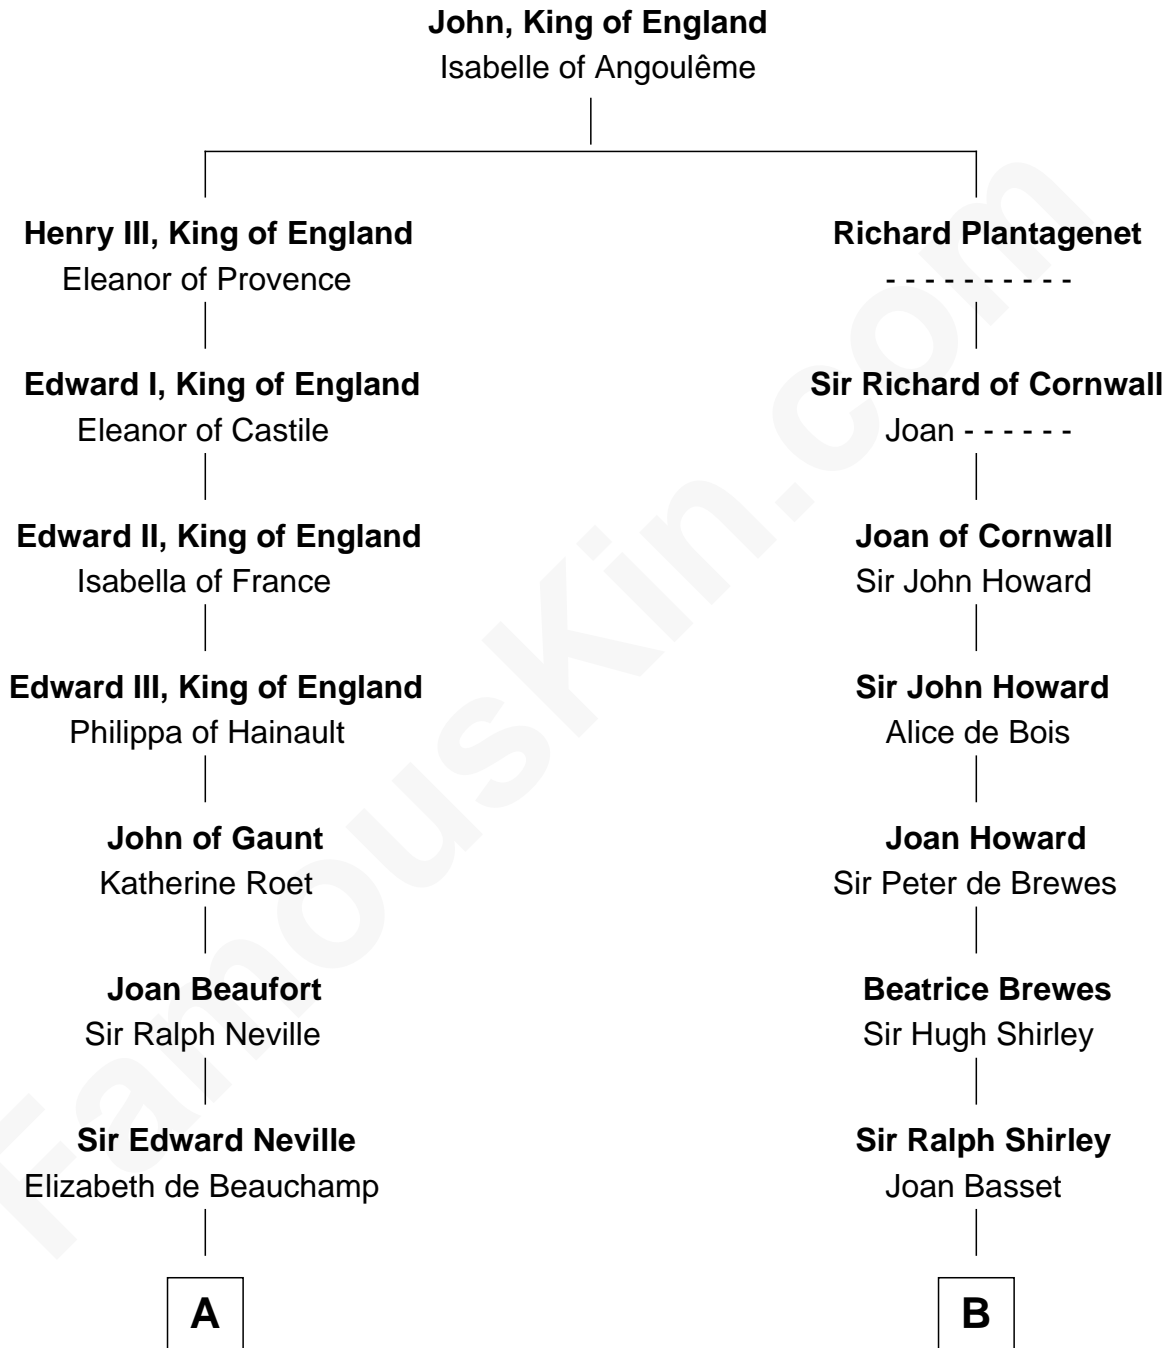

# FamousKin.com Relationship Chart of

**Harry F. Byrd**

*50th Governor of Virginia*

21st cousin of

**William Henry Moore**

*Co-Founder, U.S. Steel and Nabisco*

**C**

**Thomas Taylor Byrd**

Mary Armistead

**Richard Evelyn Byrd**

Anne Harrison

**Col. William Byrd**

Jane Meriwether Rivers

**Richard Evelyn Byrd**

Eleanor Bolling Flood

**Harry F. Byrd**

*50th Governor of Virginia*

**D**

**Sarah Browne**

George Beckwith

**George Beckwith**

Rachel Marsh

**George Beckwith**

Mary Bradley