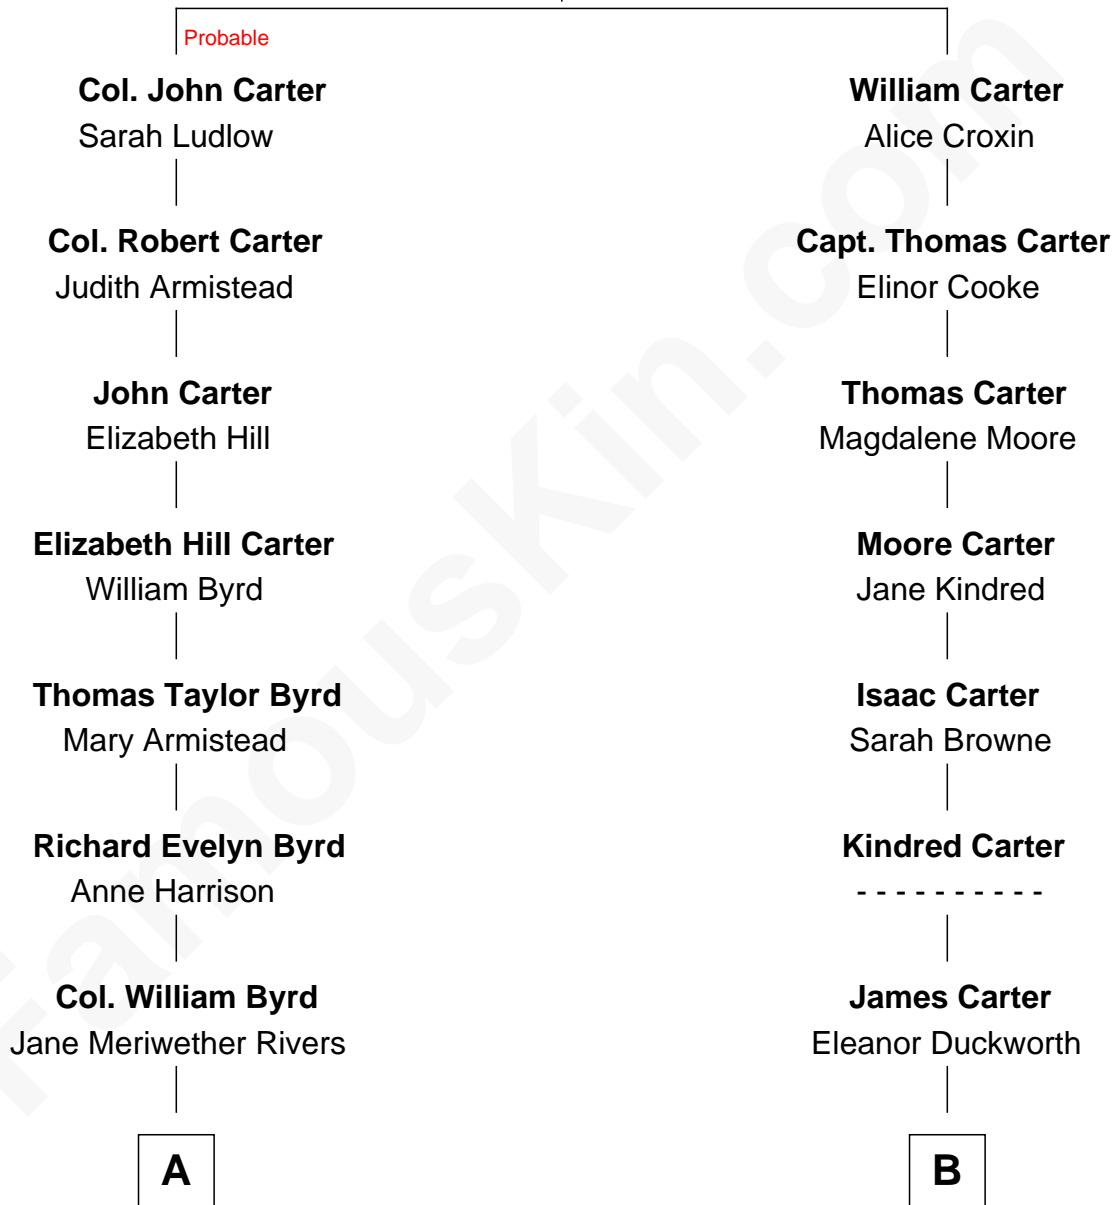

FamousKin.com Relationship Chart of

Harry F. Byrd

50th Governor of Virginia

8th cousin 3 times removed of

Jimmy Carter

39th U.S. President

John Carter
Bridget Benion

A

Richard Evelyn Byrd
Eleanor Bolling Flood

Harry F. Byrd
50th Governor of Virginia

B

Wiley Carter
Ann Ansley

Littleberry Walker Carter
Mary Ann Diligent Seals

William Archibald Carter
Nina Pratt

Earl Carter
Lillian Gordy

Jimmy Carter
39th U.S. President

FamousKin.com