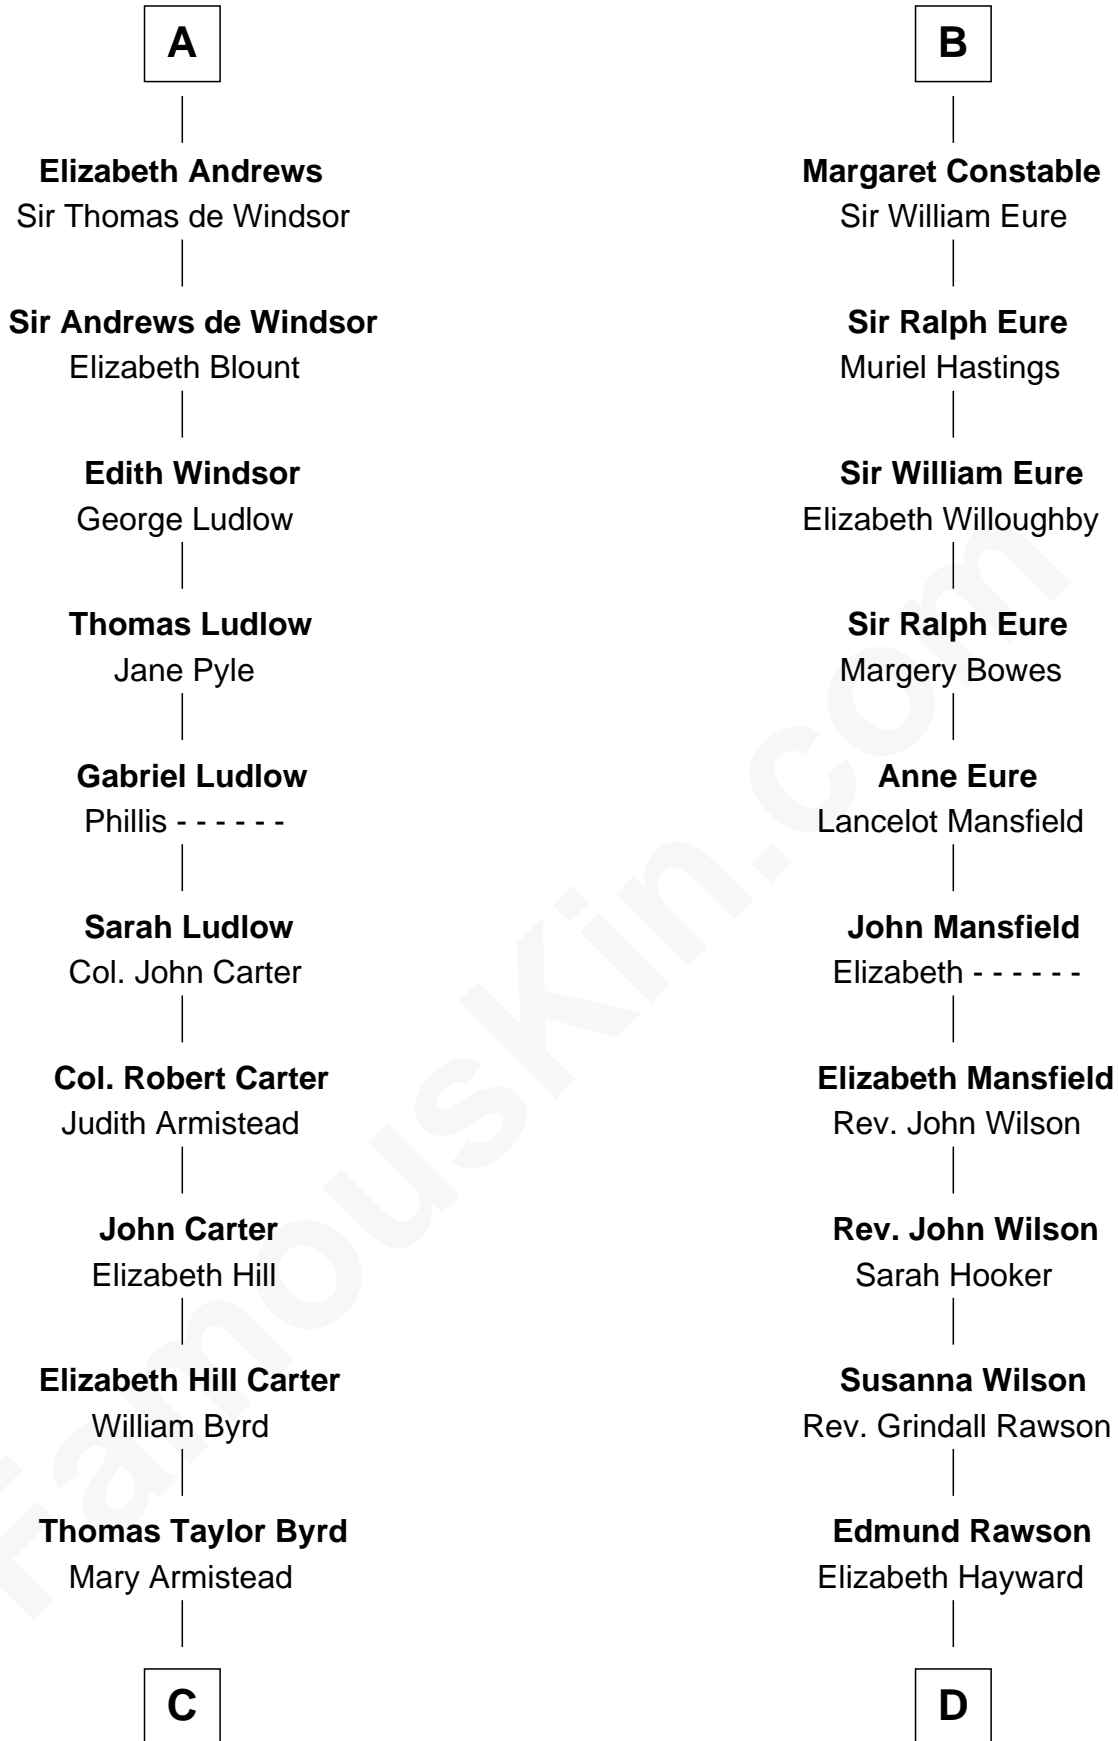

# FamousKin.com Relationship Chart of

**Harry F. Byrd**

*50th Governor of Virginia*

20th cousin 1 time removed of

**William Howard Taft**

*27th U.S. President*

**Sir Hugh le Despencer**

Aveline Basset

Isabella de Beauchamp

**Sir Philip le Despencer**

Margaret de Goushill

**Sir Philip le Despencer**

Joan de Cobham

**Sir Philip le Despencer**

Elizabeth - - - - -

**Sir Philip le Despencer**

Elizabeth de Tibetot

**Margery Despencer**

Sir Roger Wentworth

**Agnes Wentworth**

Sir Robert Constable

**B**

**C**

**Richard Evelyn Byrd**

**Peter Rawson Taft**  
Sylvia Howard

**Alphonso Taft**  
Louisa Maria Torrey

**William Howard Taft**  
*27th U.S. President*