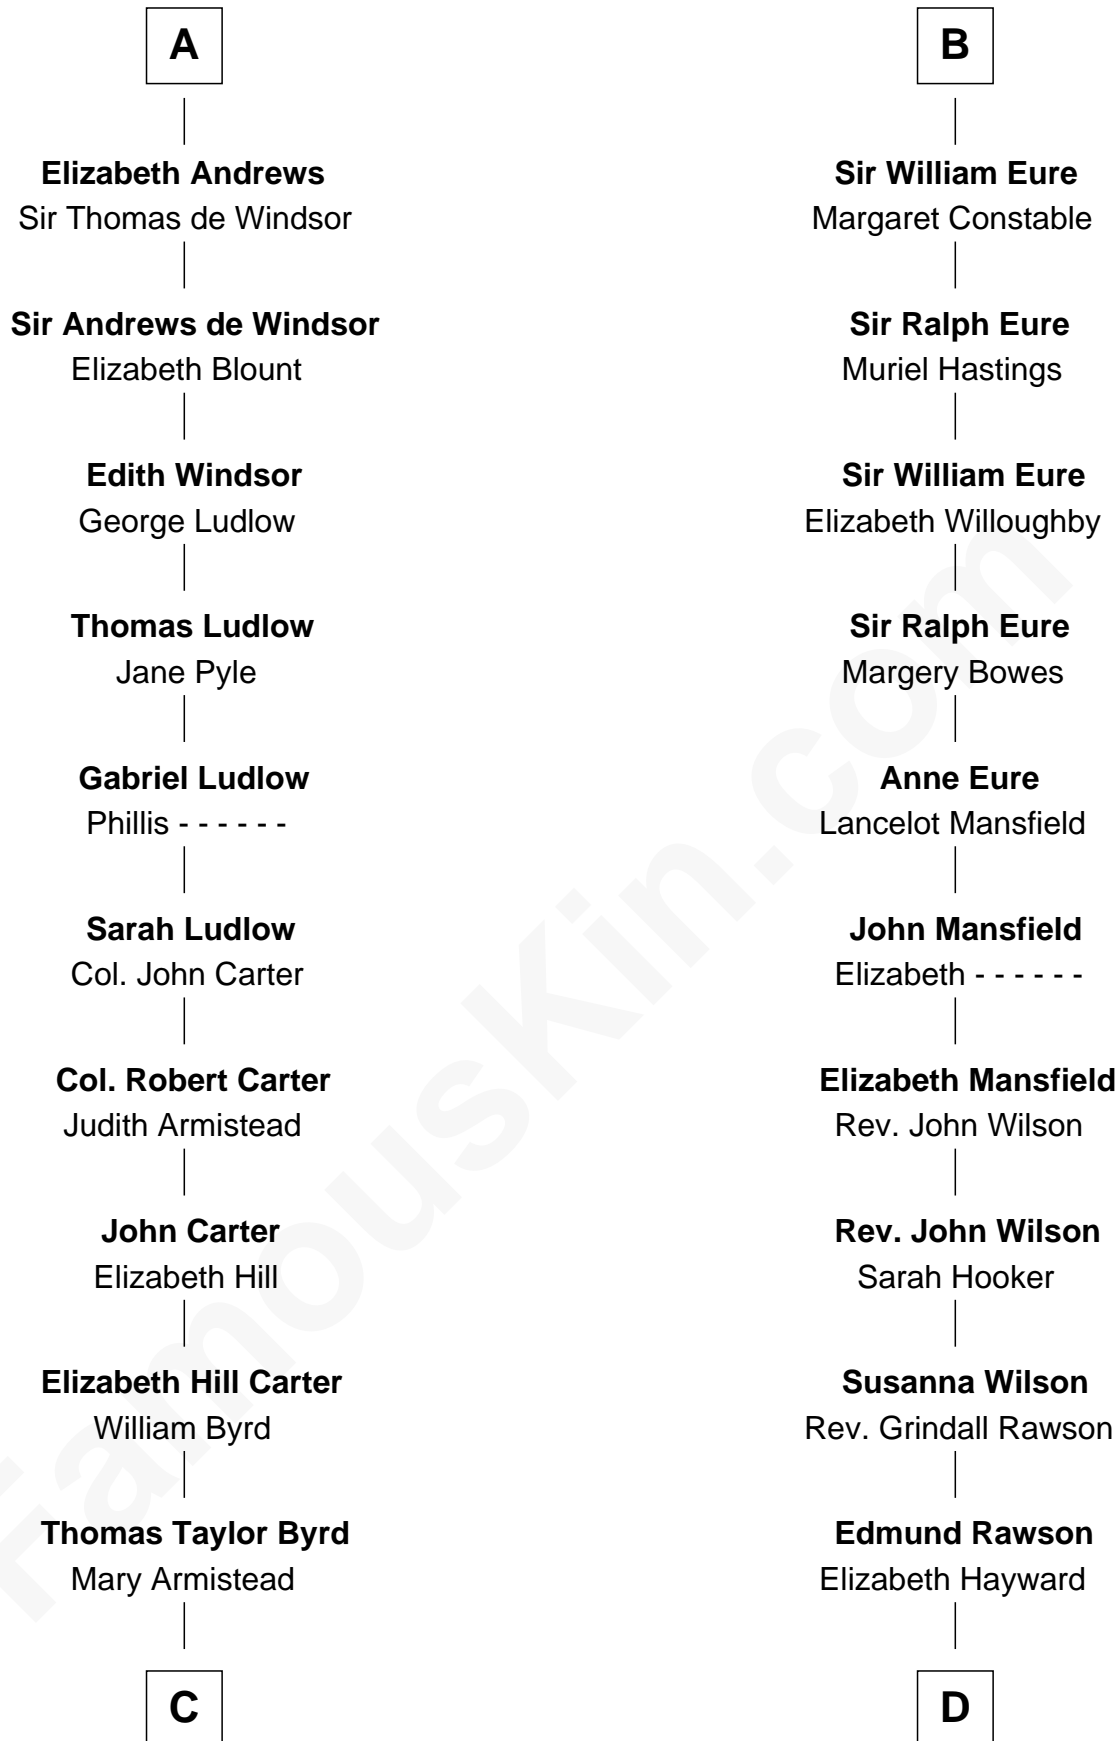

FamousKin.com Relationship Chart of

Harry F. Byrd

50th Governor of Virginia

20th cousin 1 time removed of

William Howard Taft

27th U.S. President

Sir Humphrey de Bohun

Eleanor de Braiose

C

Richard Evelyn Byrd

Anne Harrison

Col. William Byrd
Jane Meriwether Rivers

Richard Evelyn Byrd
Eleanor Bolling Flood

Harry F. Byrd
50th Governor of Virginia

D

Abner Rawson

Mary Allen

Rhoda Rawson
Aaron Taft

Peter Rawson Taft
Sylvia Howard

Alphonso Taft
Louisa Maria Torrey

William Howard Taft
27th U.S. President