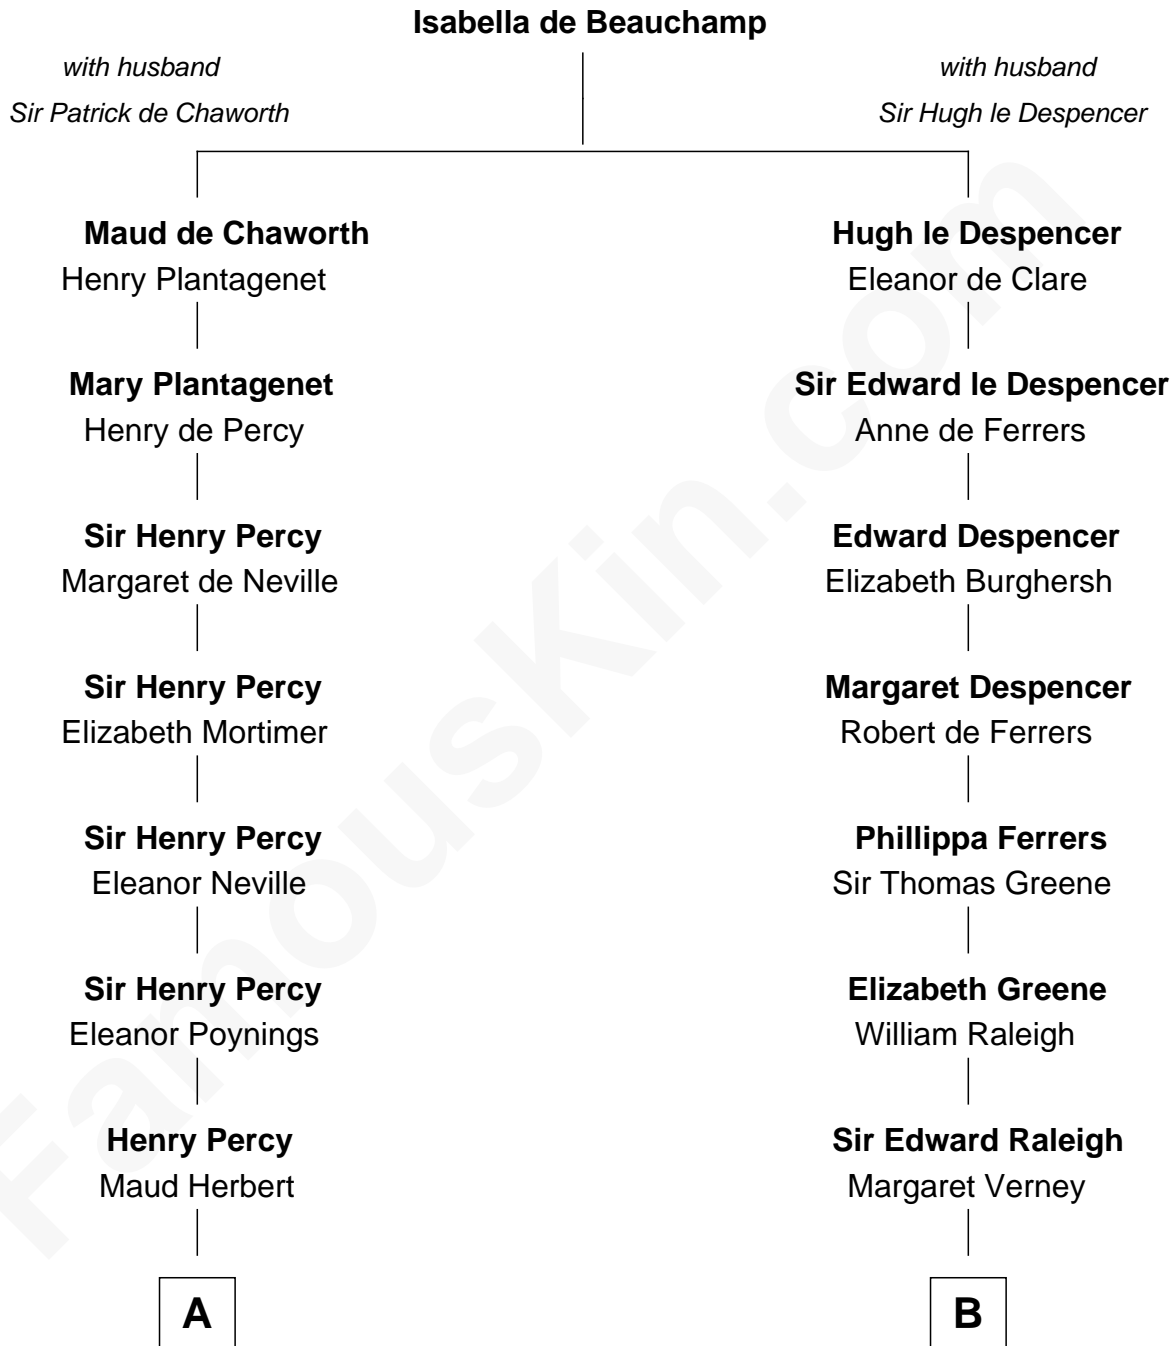

# FamousKin.com Relationship Chart of

**Harry F. Byrd**

*50th Governor of Virginia*

**21st cousin of**

**George Romney**

*43rd Governor of Michigan*

**C**

**Thomas Taylor Byrd**

Mary Armistead

**Richard Evelyn Byrd**

Anne Harrison

**Col. William Byrd**

Jane Meriwether Rivers

**Richard Evelyn Byrd**

Eleanor Bolling Flood

**Harry F. Byrd**

*50th Governor of Virginia*

**D**

**Charity Dickinson**

Jared Pratt

**Parley Parker Pratt**

Mary Woods

**Helaman Pratt**

Anna Johanna Dorothy Wilcken

**Anna Amelia Pratt**

Gaskell Samuel Romney

**George Romney**

*43rd Governor of Michigan*