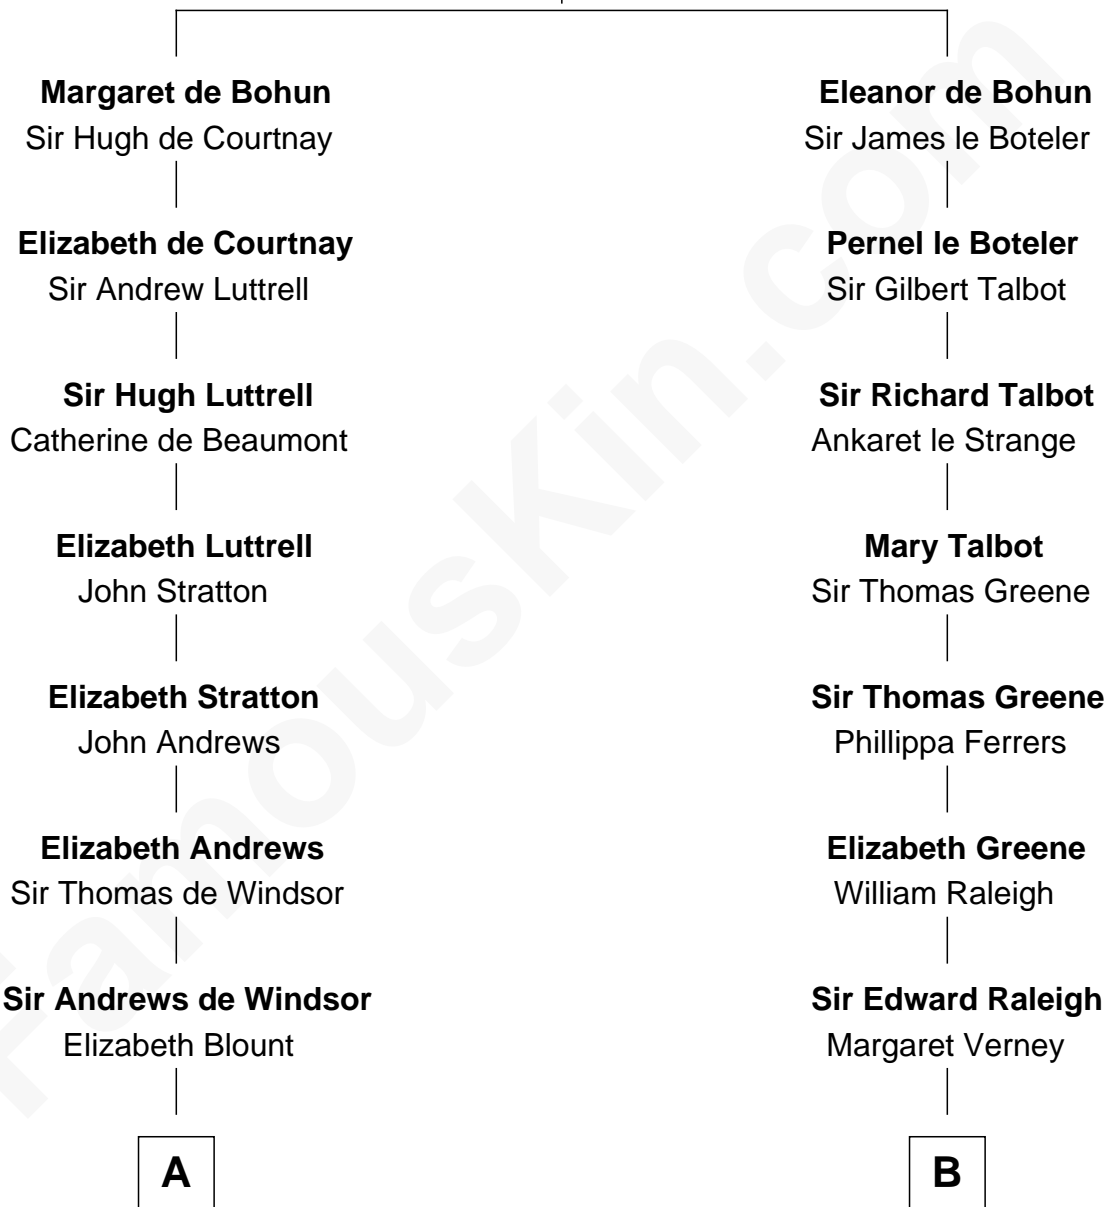

FamousKin.com Relationship Chart of

Harry F. Byrd

50th Governor of Virginia

18th cousin 3 times removed of

George Romney

43rd Governor of Michigan

Humphrey de Bohun

Elizabeth Plantagenet

C

Richard Evelyn Byrd
Eleanor Bolling Flood

Harry F. Byrd
50th Governor of Virginia

D

Charity Dickinson
Jared Pratt

Parley Parker Pratt
Mary Woods

Helaman Pratt
Anna Johanna Dorothy Wilcken

Anna Amelia Pratt
Gaskell Samuel Romney

George Romney
43rd Governor of Michigan