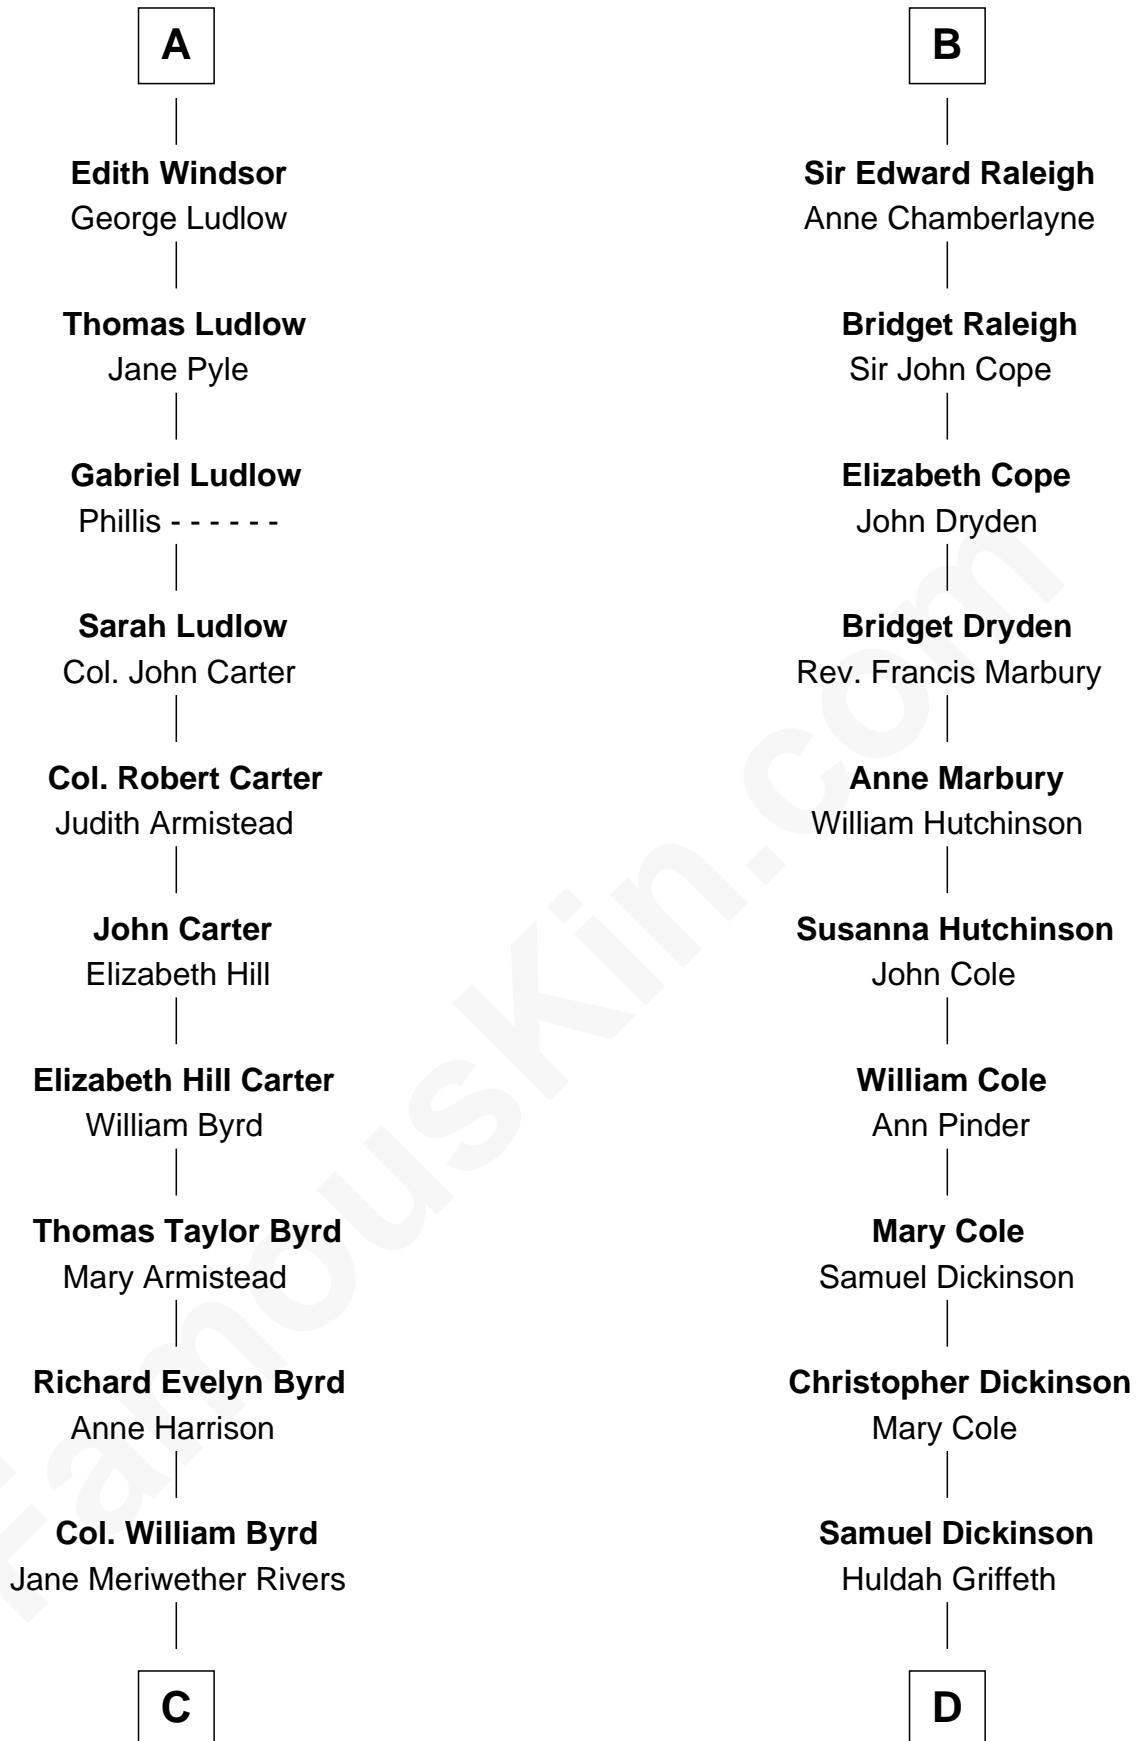

FamousKin.com Relationship Chart of

Harry F. Byrd

50th Governor of Virginia

18th cousin 3 times removed of

George Romney

43rd Governor of Michigan

Humphrey de Bohun

Elizabeth Plantagenet

C

Richard Evelyn Byrd
Eleanor Bolling Flood

Harry F. Byrd
50th Governor of Virginia

D

Charity Dickinson
Jared Pratt

Parley Parker Pratt
Mary Woods

Helaman Pratt
Anna Johanna Dorothy Wilcken

Anna Amelia Pratt
Gaskell Samuel Romney

George Romney
43rd Governor of Michigan