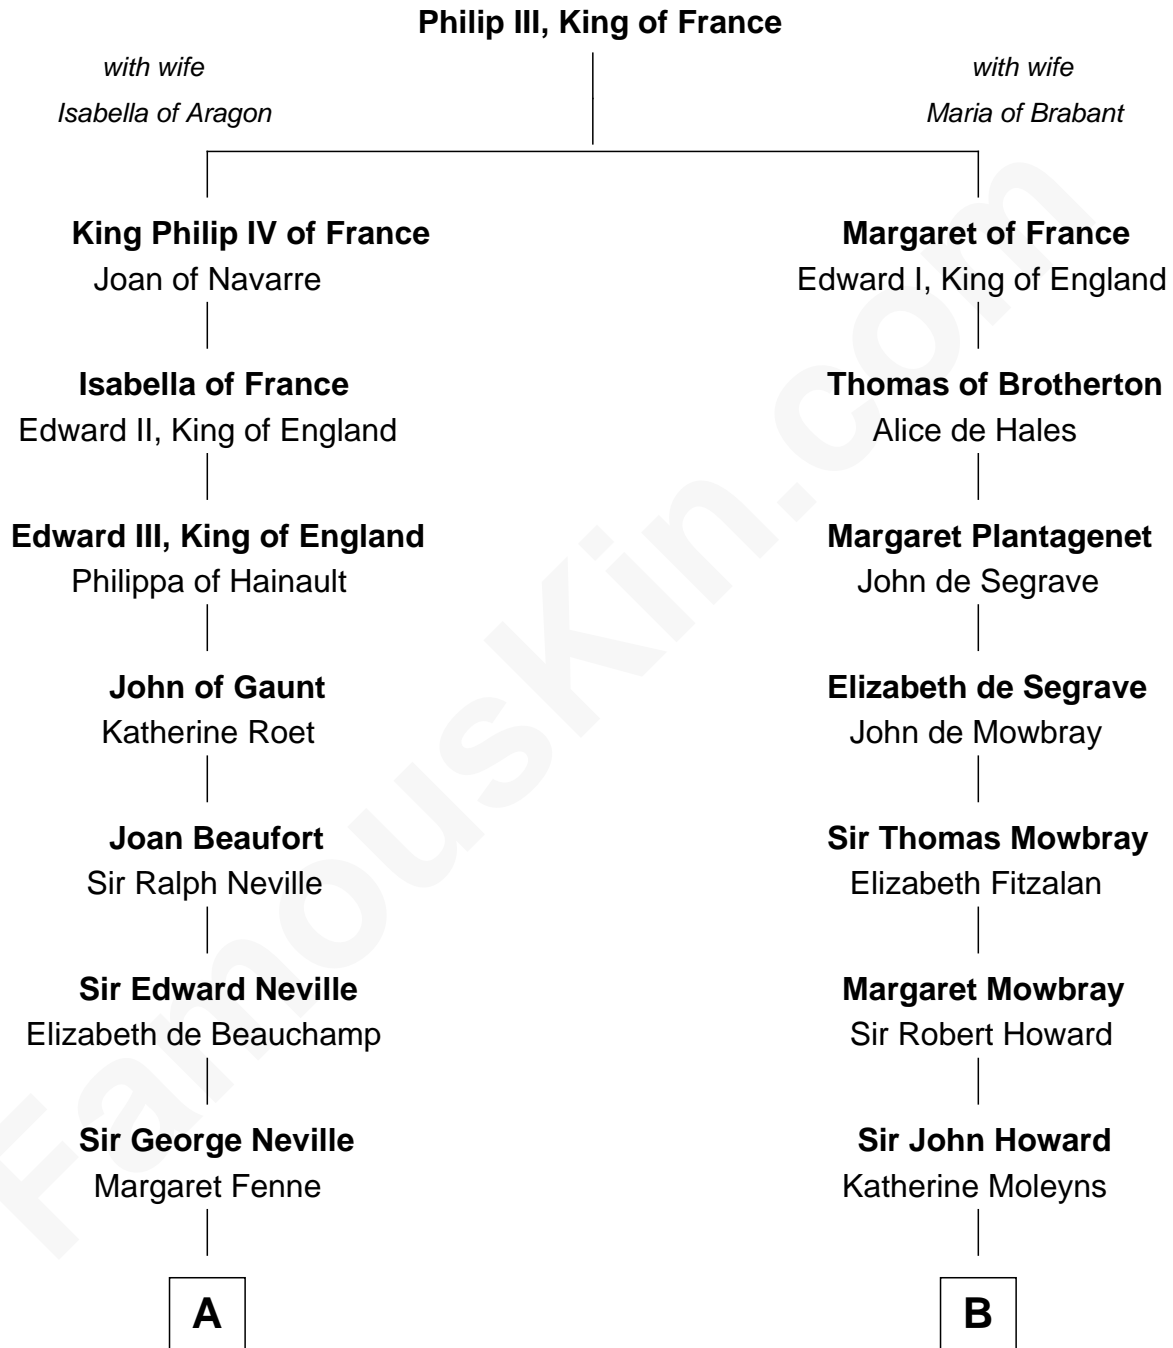

# FamousKin.com Relationship Chart of

**Harry F. Byrd**

*50th Governor of Virginia*

19th cousin 1 time removed of

**Francis Scott Key**

*Author of "The Star Spangled Banner"*

**C**

**Richard Evelyn Byrd**

Anne Harrison

**Col. William Byrd**  
Jane Meriwether Rivers

**Richard Evelyn Byrd**  
Eleanor Bolling Flood

**Harry F. Byrd**  
*50th Governor of Virginia*

**D**

**Ann Arnold Ross**

Frances Key

**John Ross Key**  
Anne Phebe Penn Dagworthy Charlton

**Francis Scott Key**  
*Author of "The Star Spangled Banner"*

FamousKin.com