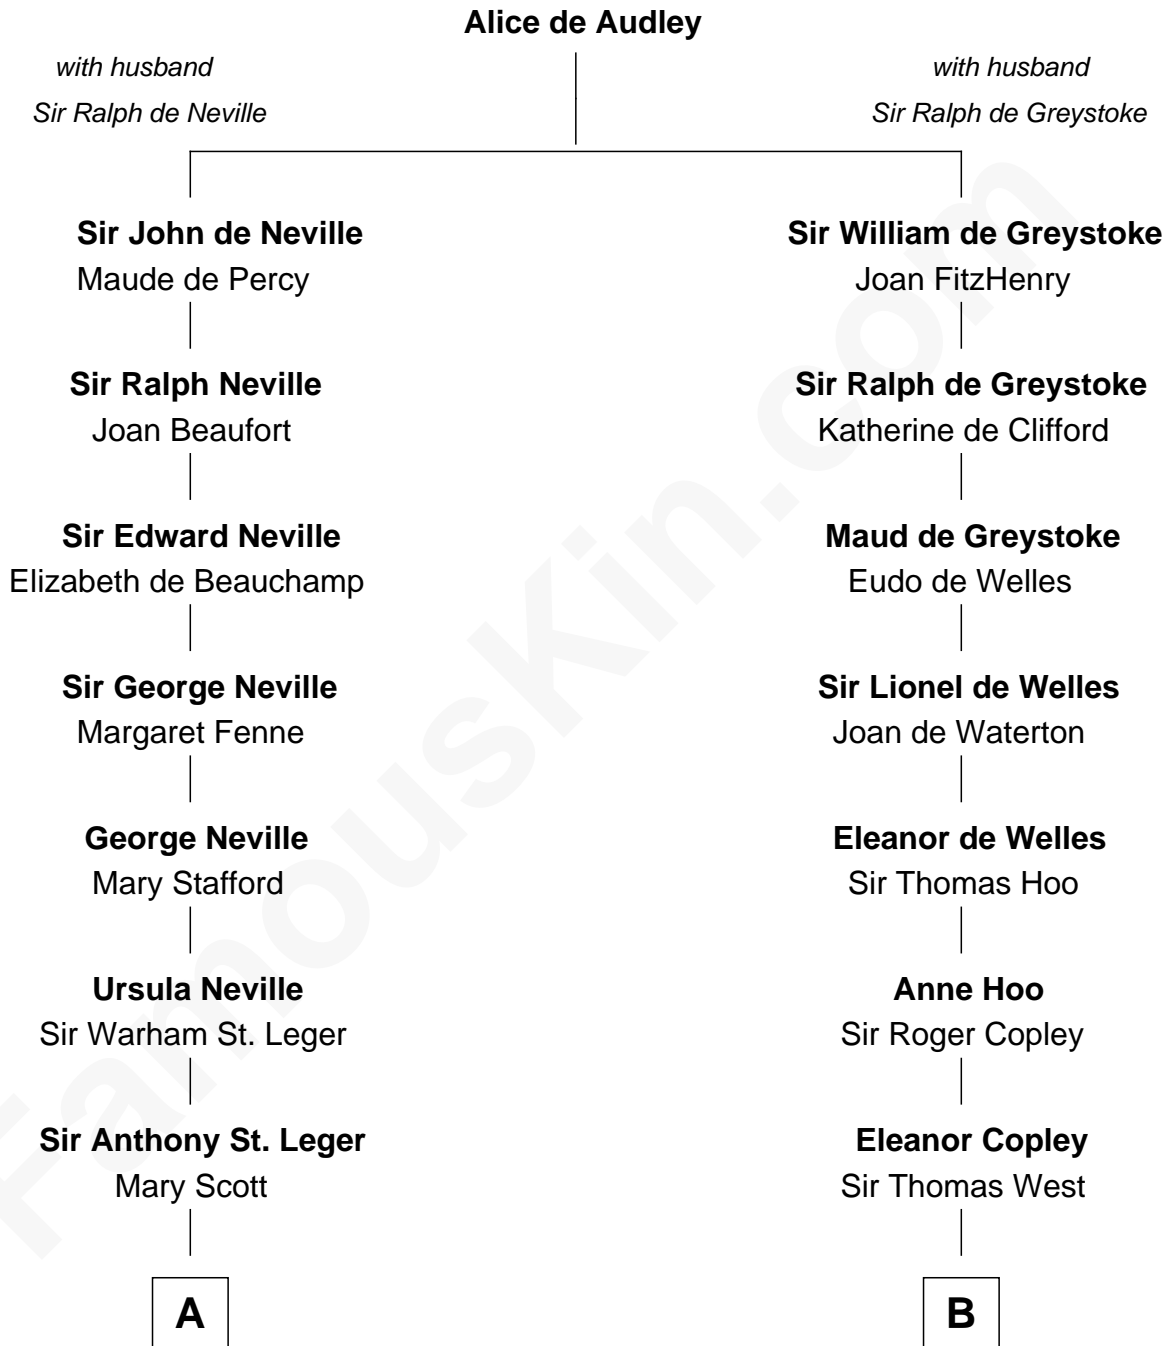

# FamousKin.com Relationship Chart of

**Harry F. Byrd**

*50th Governor of Virginia*

17th cousin 2 times removed of

**John D. Rockefeller**

*Founder of the Standard Oil Company*

**C**

**Lucy Avery**

Godfrey Lewis Rockefeller

**William Avery Rockefeller**

Eliza Davison

**John D. Rockefeller**

*Founder of the Standard Oil Company*

FamousKin.com