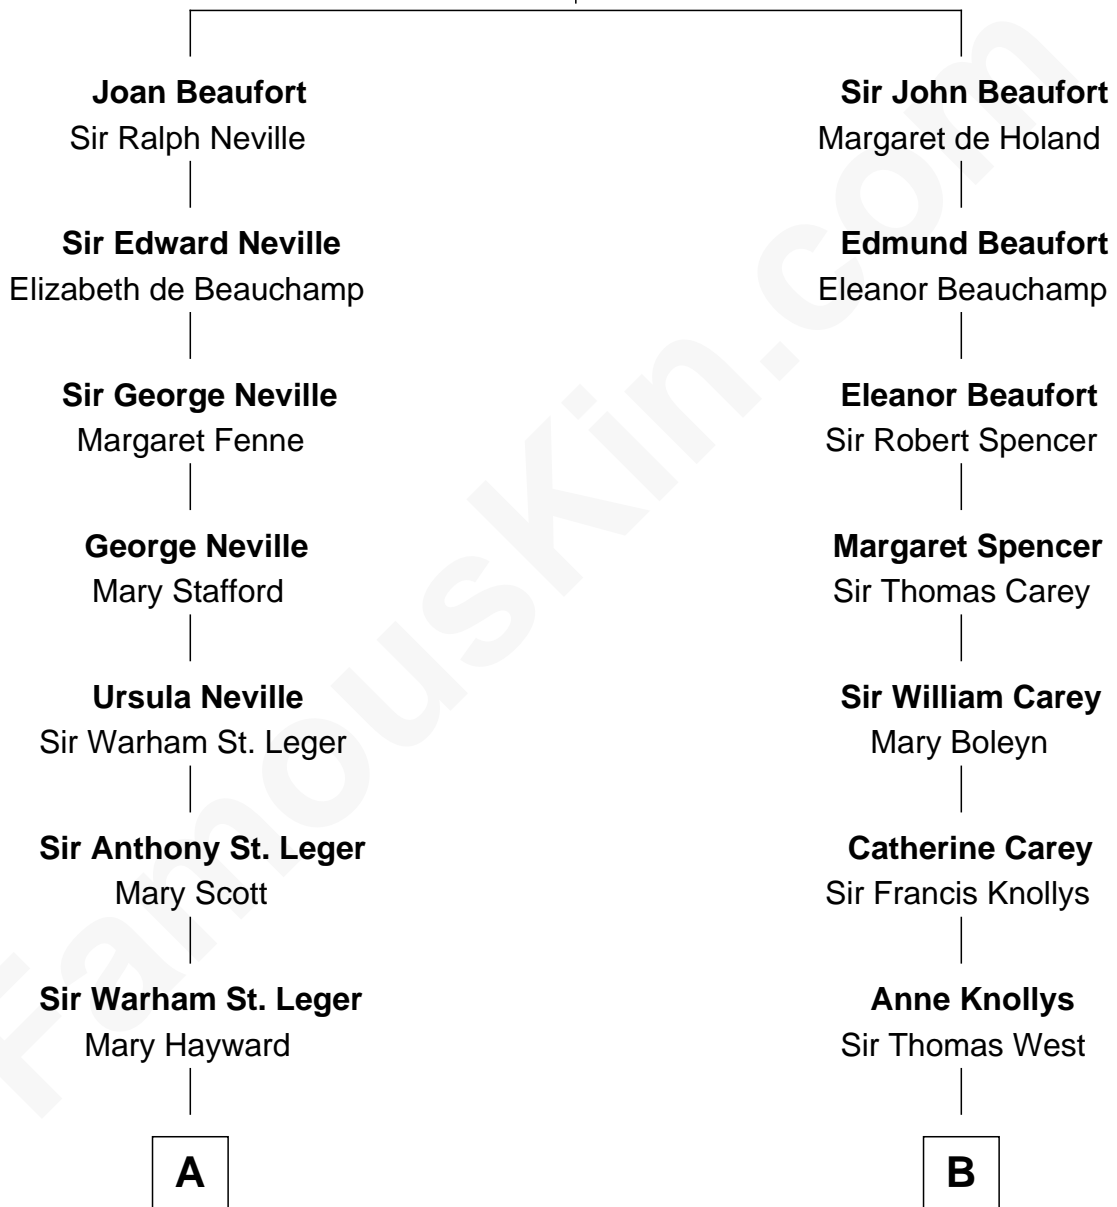

# FamousKin.com Relationship Chart of

**Harry F. Byrd**

*50th Governor of Virginia*

16th cousin 2 times removed of

**Nelson Rockefeller**

*41st U.S. Vice-President*

**John of Gaunt**

Katherine Roet

C

**John Davison Rockefeller**

Abby Greene Aldrich

**Nelson Rockefeller**

*41st U.S. Vice-President*

FamousKin.com