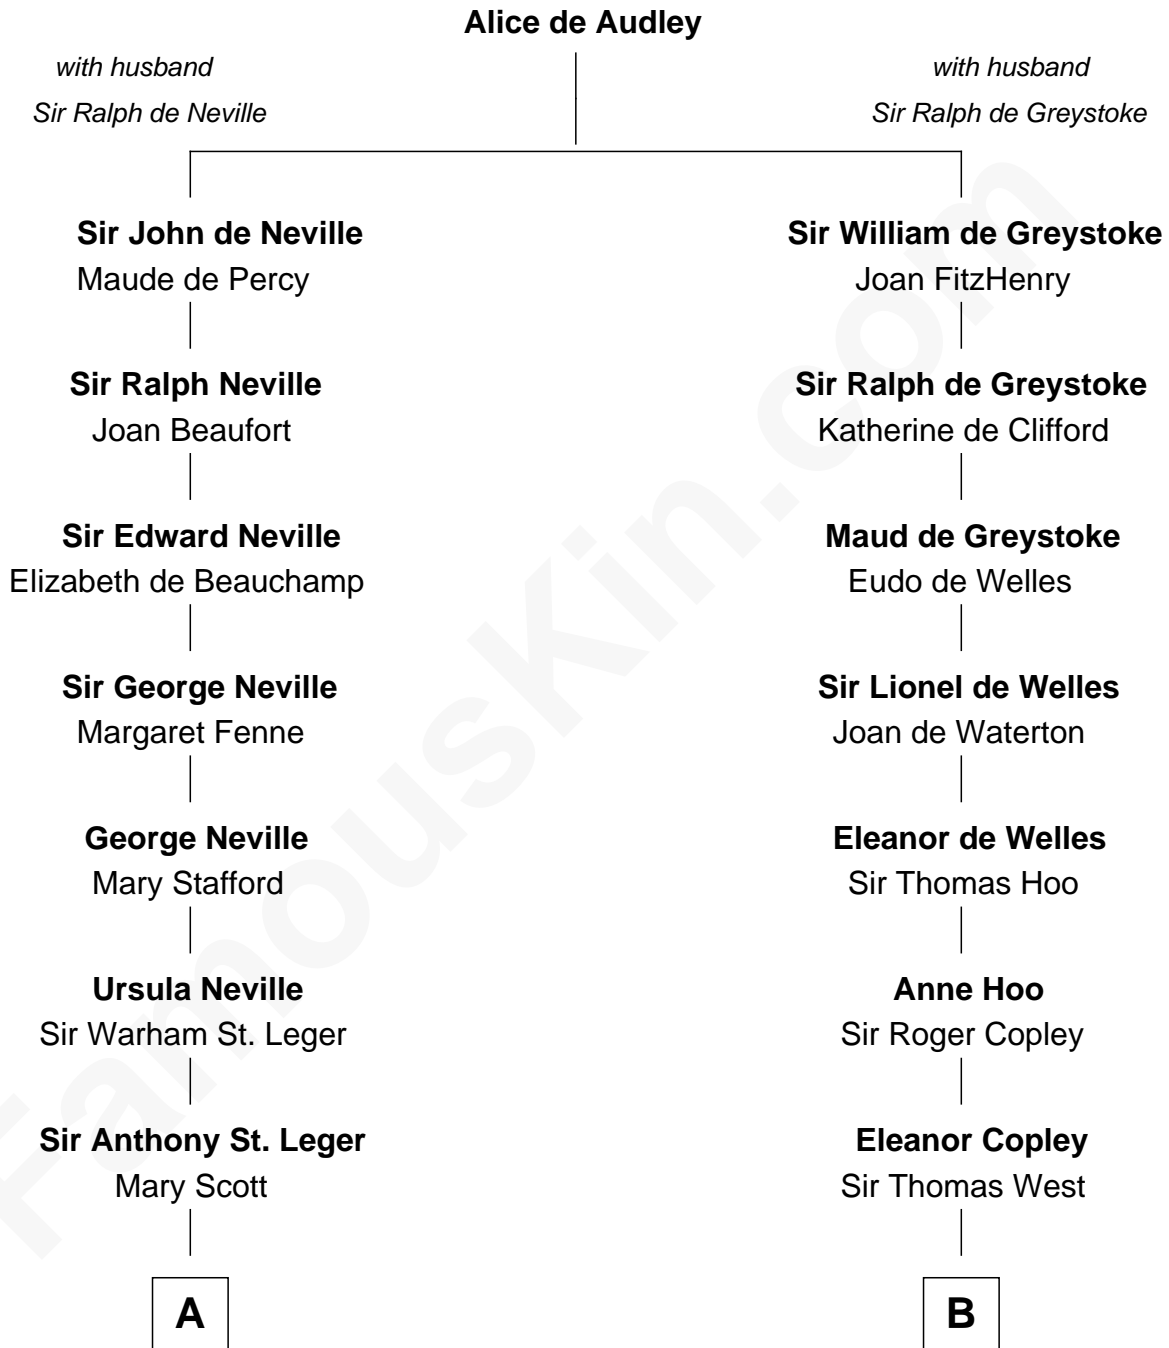

# FamousKin.com Relationship Chart of

**Harry F. Byrd**

*50th Governor of Virginia*

17th cousin 4 times removed of

**Nelson Rockefeller**

*41st U.S. Vice-President*

**C**

—  
**Lucy Avery**

Godfrey Lewis Rockefeller

—  
**William Avery Rockefeller**

Eliza Davison

—  
**John Davison Rockefeller**

Laura Celestia Spelman

—  
**John Davison Rockefeller**

Abby Greene Aldrich

—  
**Nelson Rockefeller**

*41st U.S. Vice-President*

FamousKin.com