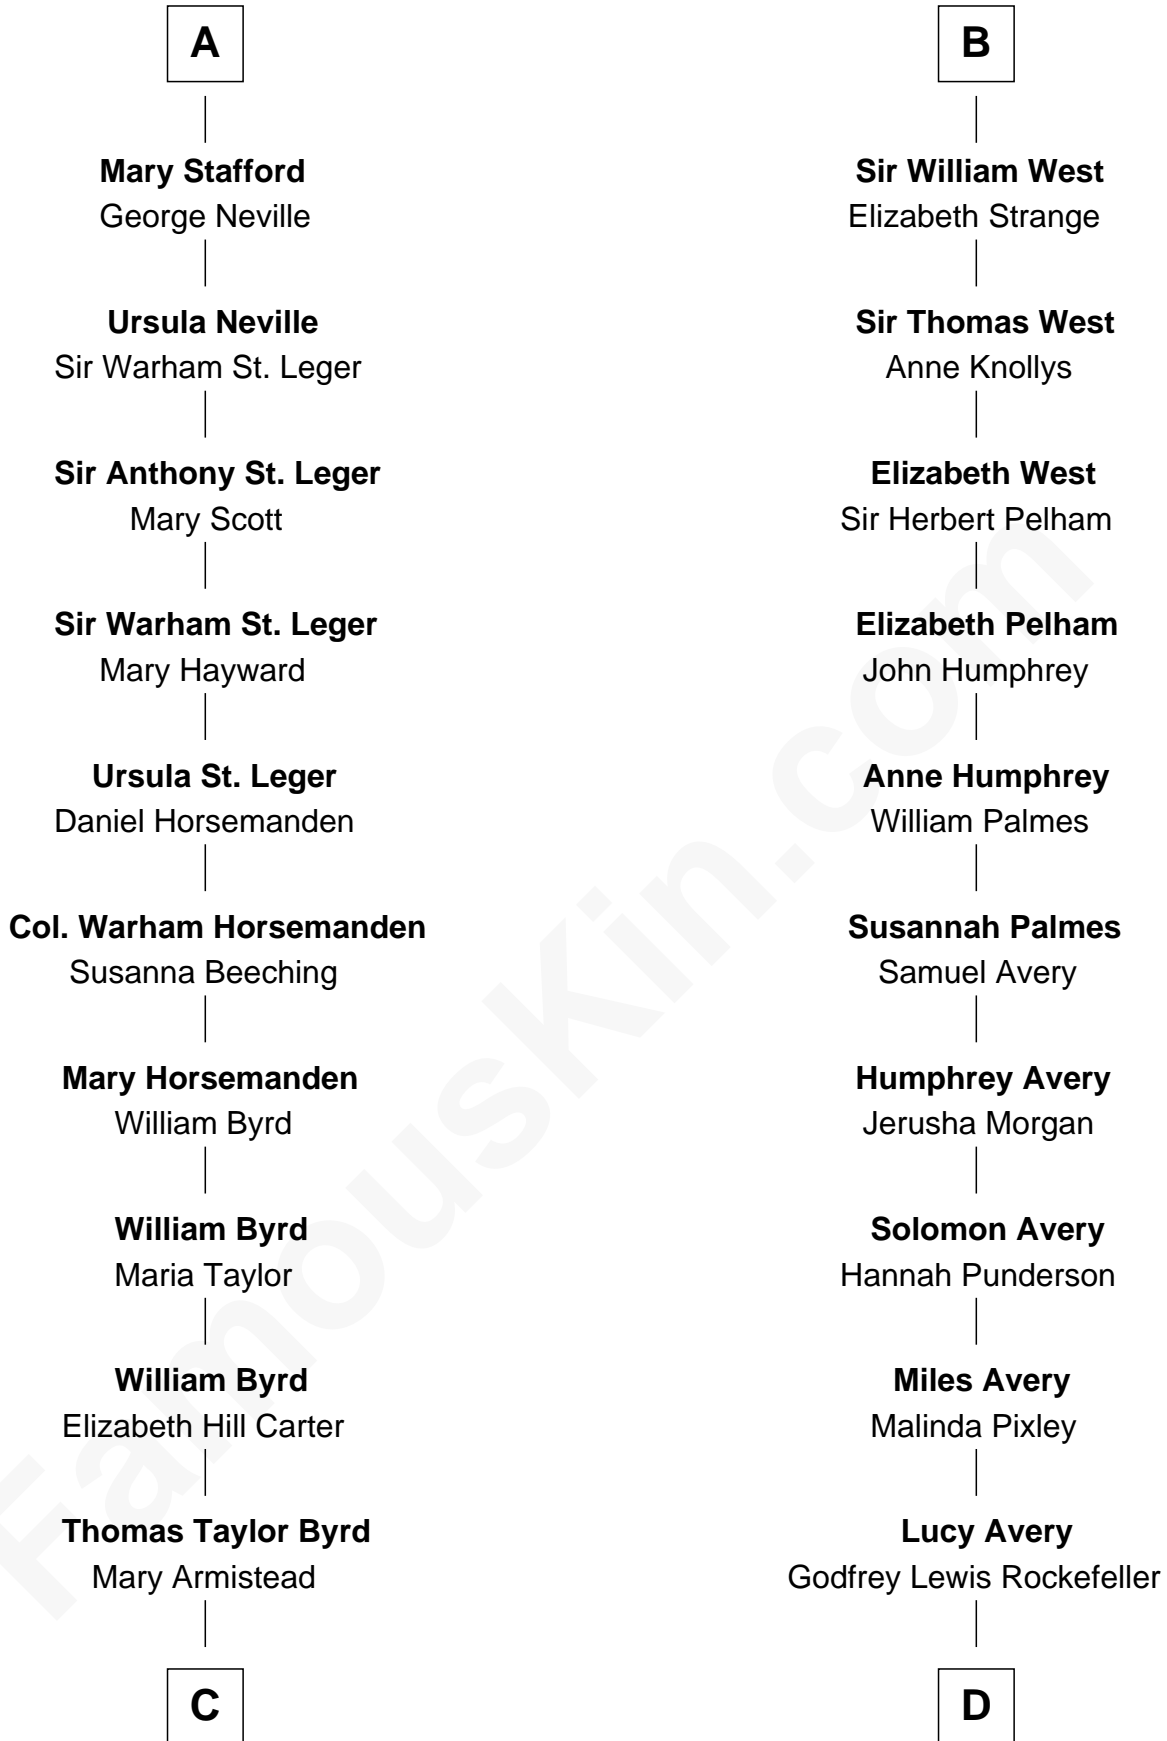

FamousKin.com Relationship Chart of

Harry F. Byrd

50th Governor of Virginia

20th cousin of

Nelson Rockefeller

41st U.S. Vice-President

Henry Plantagenet
Maud de Chaworth

Mary Plantagenet
Henry de Percy

Sir Henry Percy
Margaret de Neville

Sir Henry Percy
Elizabeth Mortimer

Sir Henry Percy
Eleanor Neville

Sir Henry Percy
Eleanor Poynings

Henry Percy
Maud Herbert

Eleanor Percy
Edward Stafford

A

Joan of Lancaster
John de Mowbray

Eleanor Mowbray
Roger de la Warre

Joan de la Warre
Sir Thomas West

Sir Reynold West
Margaret Thorley

Sir Richard West
Katherine Hungerford

Sir Thomas West
Eleanor Copley

Sir George West
Elizabeth Morton

B

C

Richard Evelyn Byrd

Anne Harrison

Col. William Byrd
Jane Meriwether Rivers

Richard Evelyn Byrd
Eleanor Bolling Flood

Harry F. Byrd
50th Governor of Virginia

D

William Avery Rockefeller

Eliza Davison