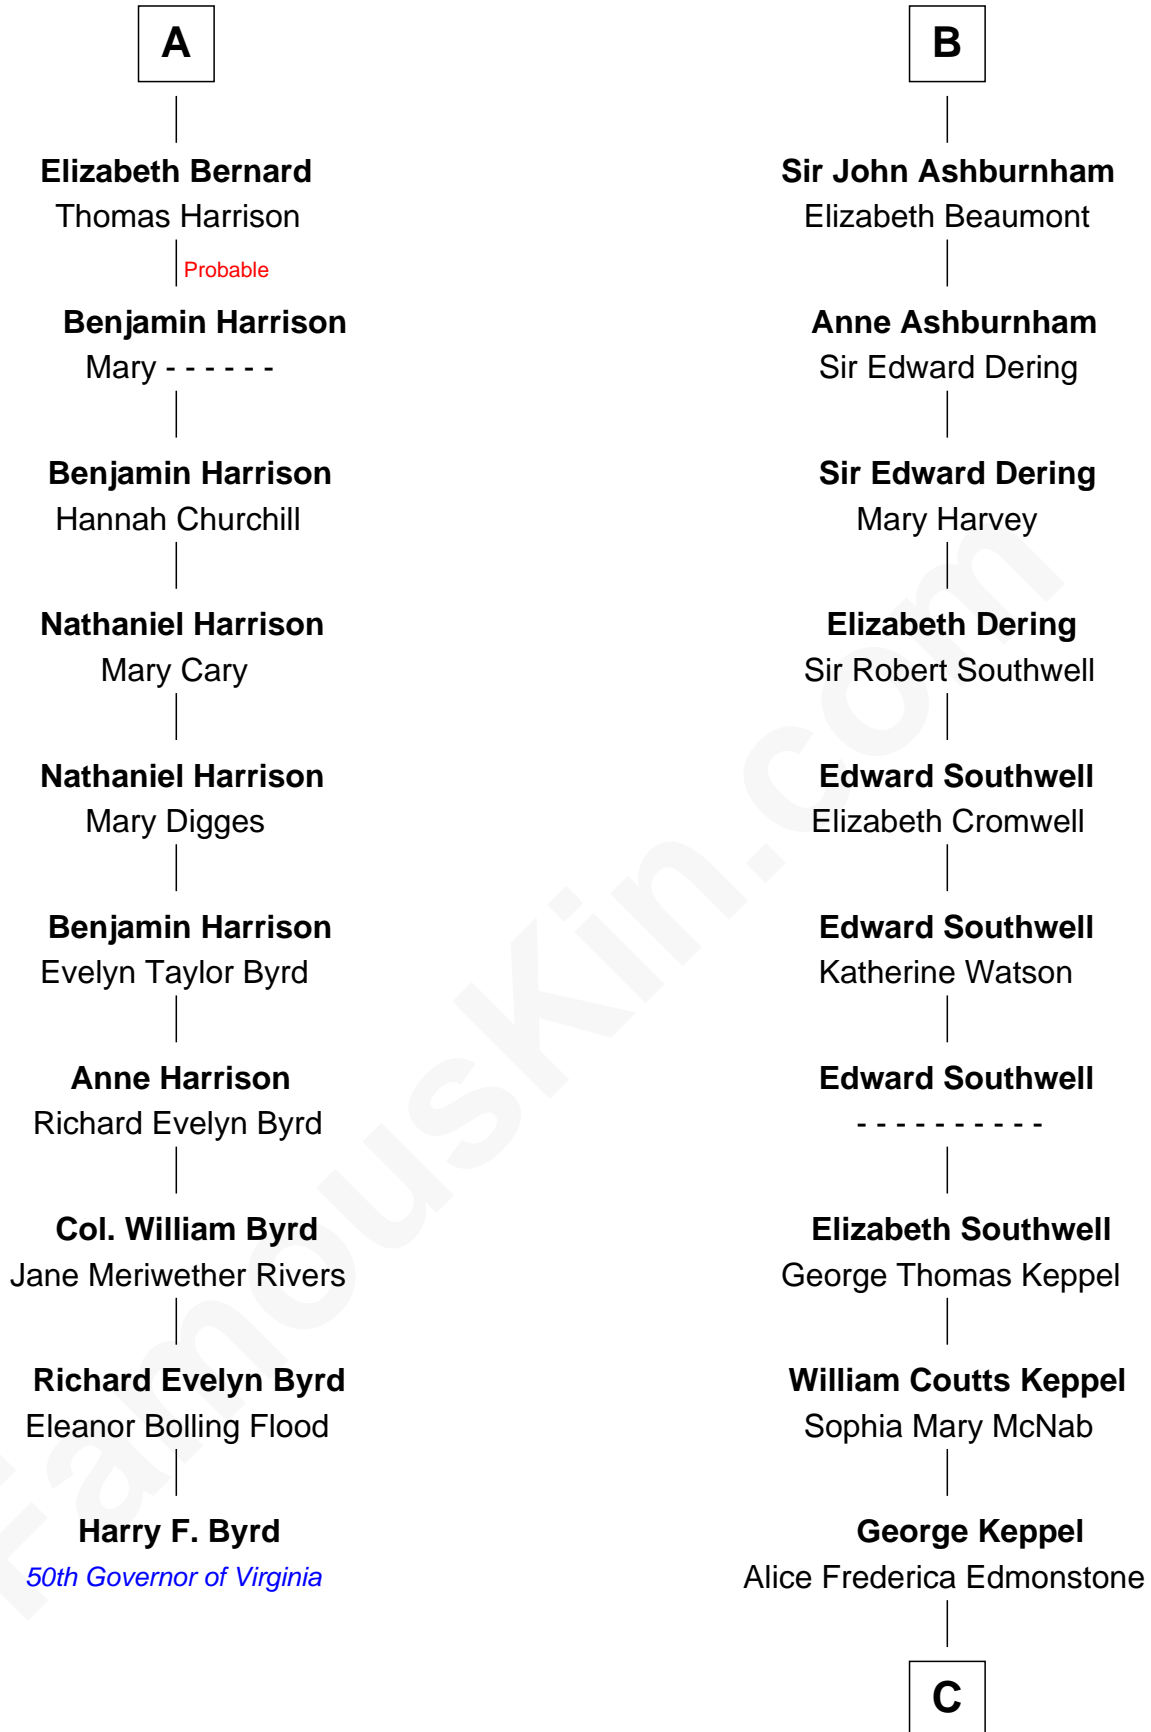

FamousKin.com Relationship Chart of

Harry F. Byrd

50th Governor of Virginia

16th cousin 3 times removed of

Camilla Parker Bowles

Queen Consort of the United Kingdom

John de Welles

Maud de Roos

Margery de Welles

Stephen le Scrope

John le Scrope

Elizabeth Chaworth

Elizabeth le Scrope

Sir Henry le Scrope

Margaret Scrope

John Bernard

John Bernard

Margaret Daundelyn

John Bernard

Cecily Muscote

Francis Bernard

Alice Hazlewood

A

Anne de Welles

John Sackville

Isabel Sackville

John Ashburnham

John Ashburnham

Mary Fane

B

C

—
Sonia Rosemary Keppel