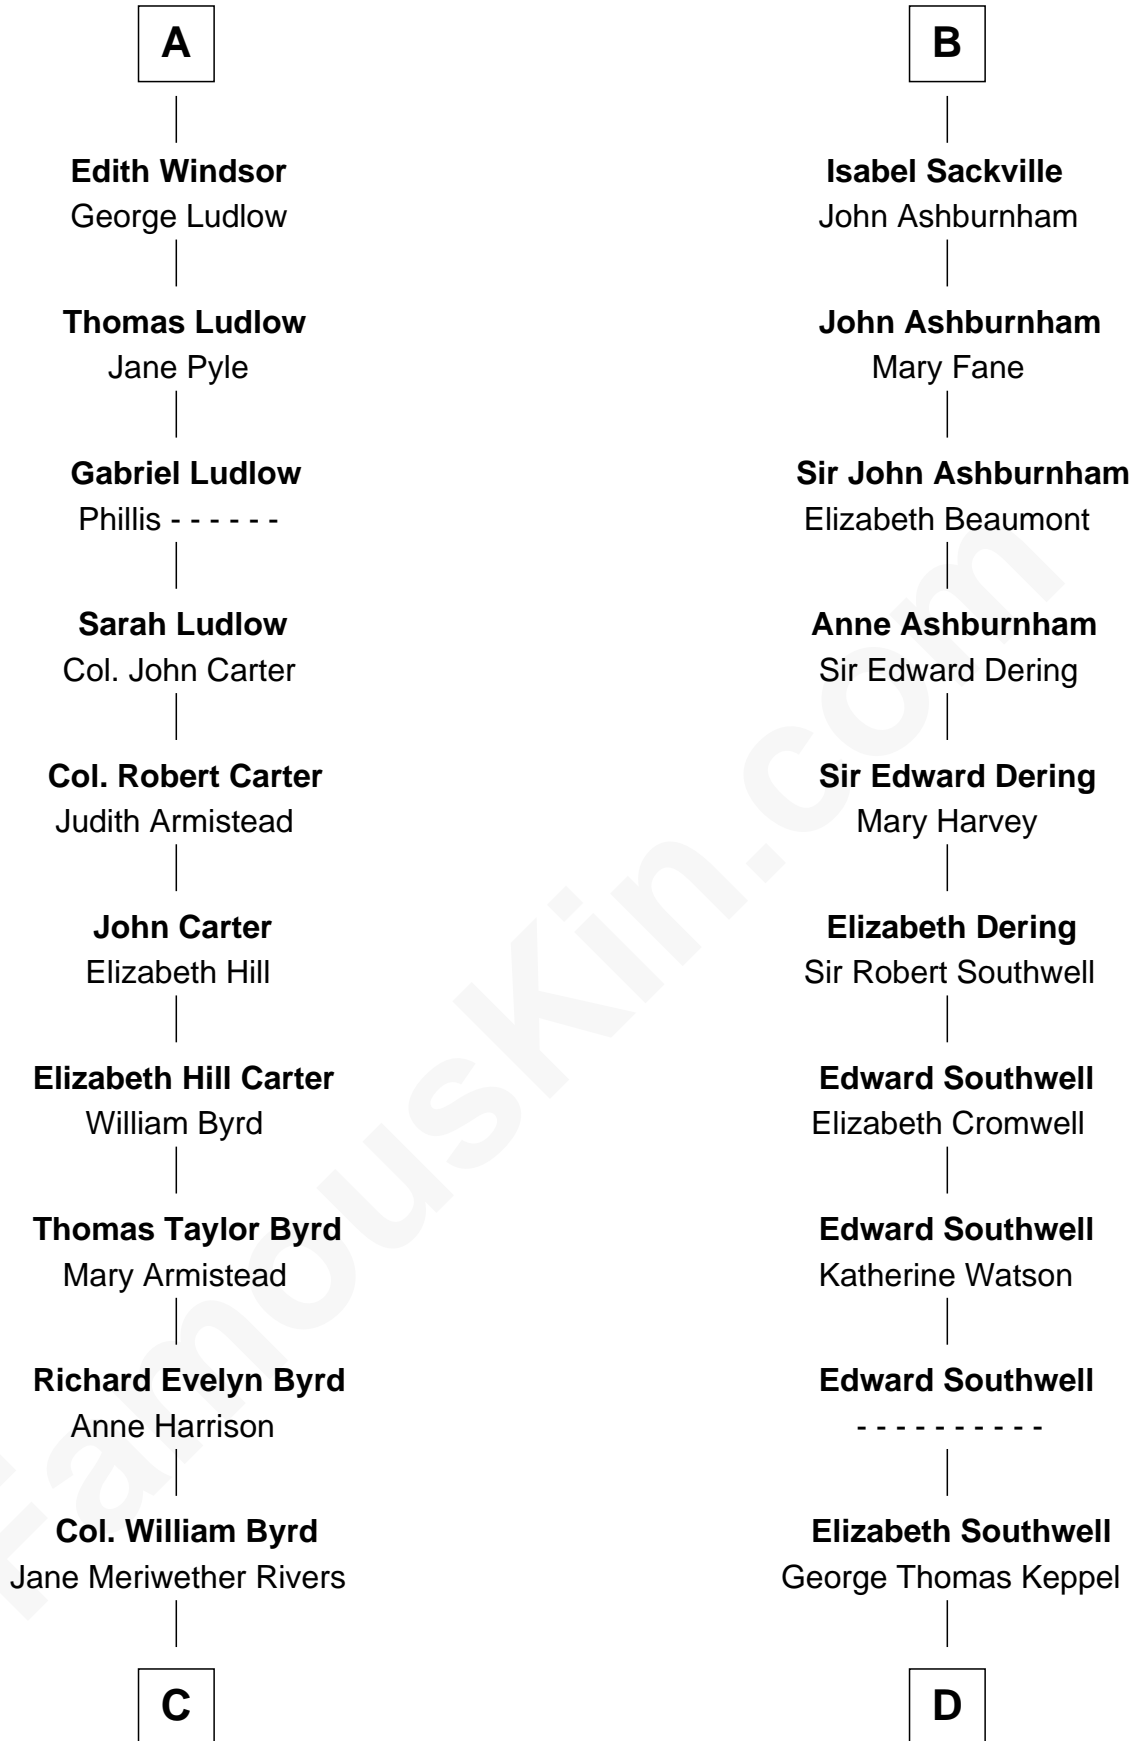

FamousKin.com

Relationship Chart of

Harry F. Byrd

50th Governor of Virginia

18th cousin 3 times removed of

Camilla Parker Bowles

Queen Consort of the United Kingdom

Humphrey de Bohun
Elizabeth Plantagenet

C

Richard Evelyn Byrd
Eleanor Bolling Flood

Harry F. Byrd
50th Governor of Virginia

D

William Coutts Keppel
Sophia Mary McNab

George Keppel
Alice Frederica Edmonstone

Sonia Rosemary Keppel
Roland Calvert Cubitt