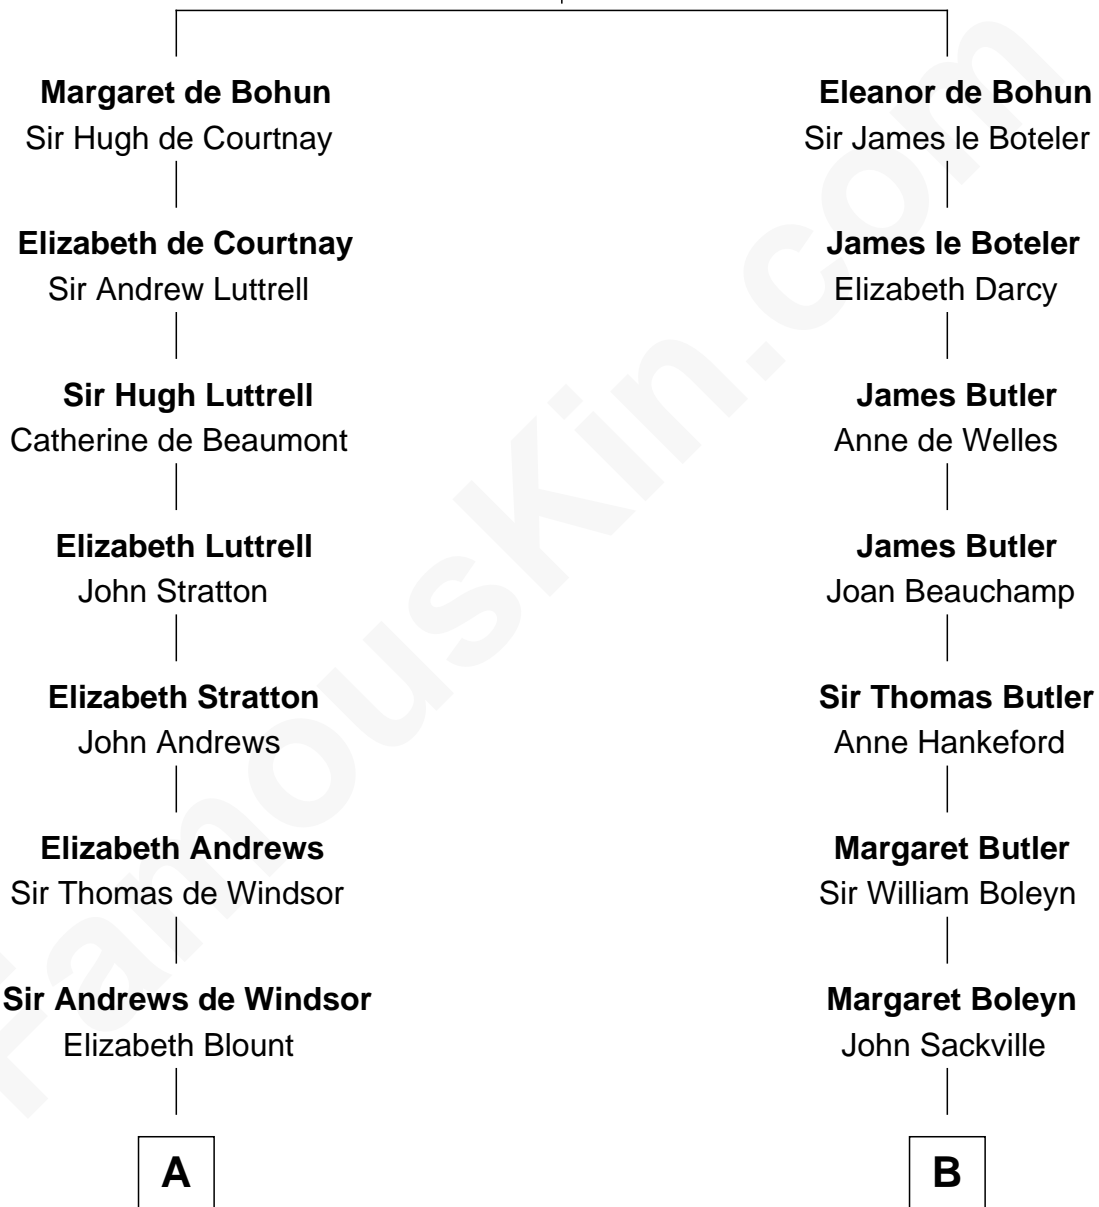

FamousKin.com

Relationship Chart of

Harry F. Byrd

50th Governor of Virginia

18th cousin 3 times removed of

Camilla Parker Bowles

Queen Consort of the United Kingdom

Humphrey de Bohun
Elizabeth Plantagenet

C

Richard Evelyn Byrd
Eleanor Bolling Flood

Harry F. Byrd
50th Governor of Virginia

D

William Coutts Keppel
Sophia Mary McNab

George Keppel
Alice Frederica Edmonstone

Sonia Rosemary Keppel
Roland Calvert Cubitt