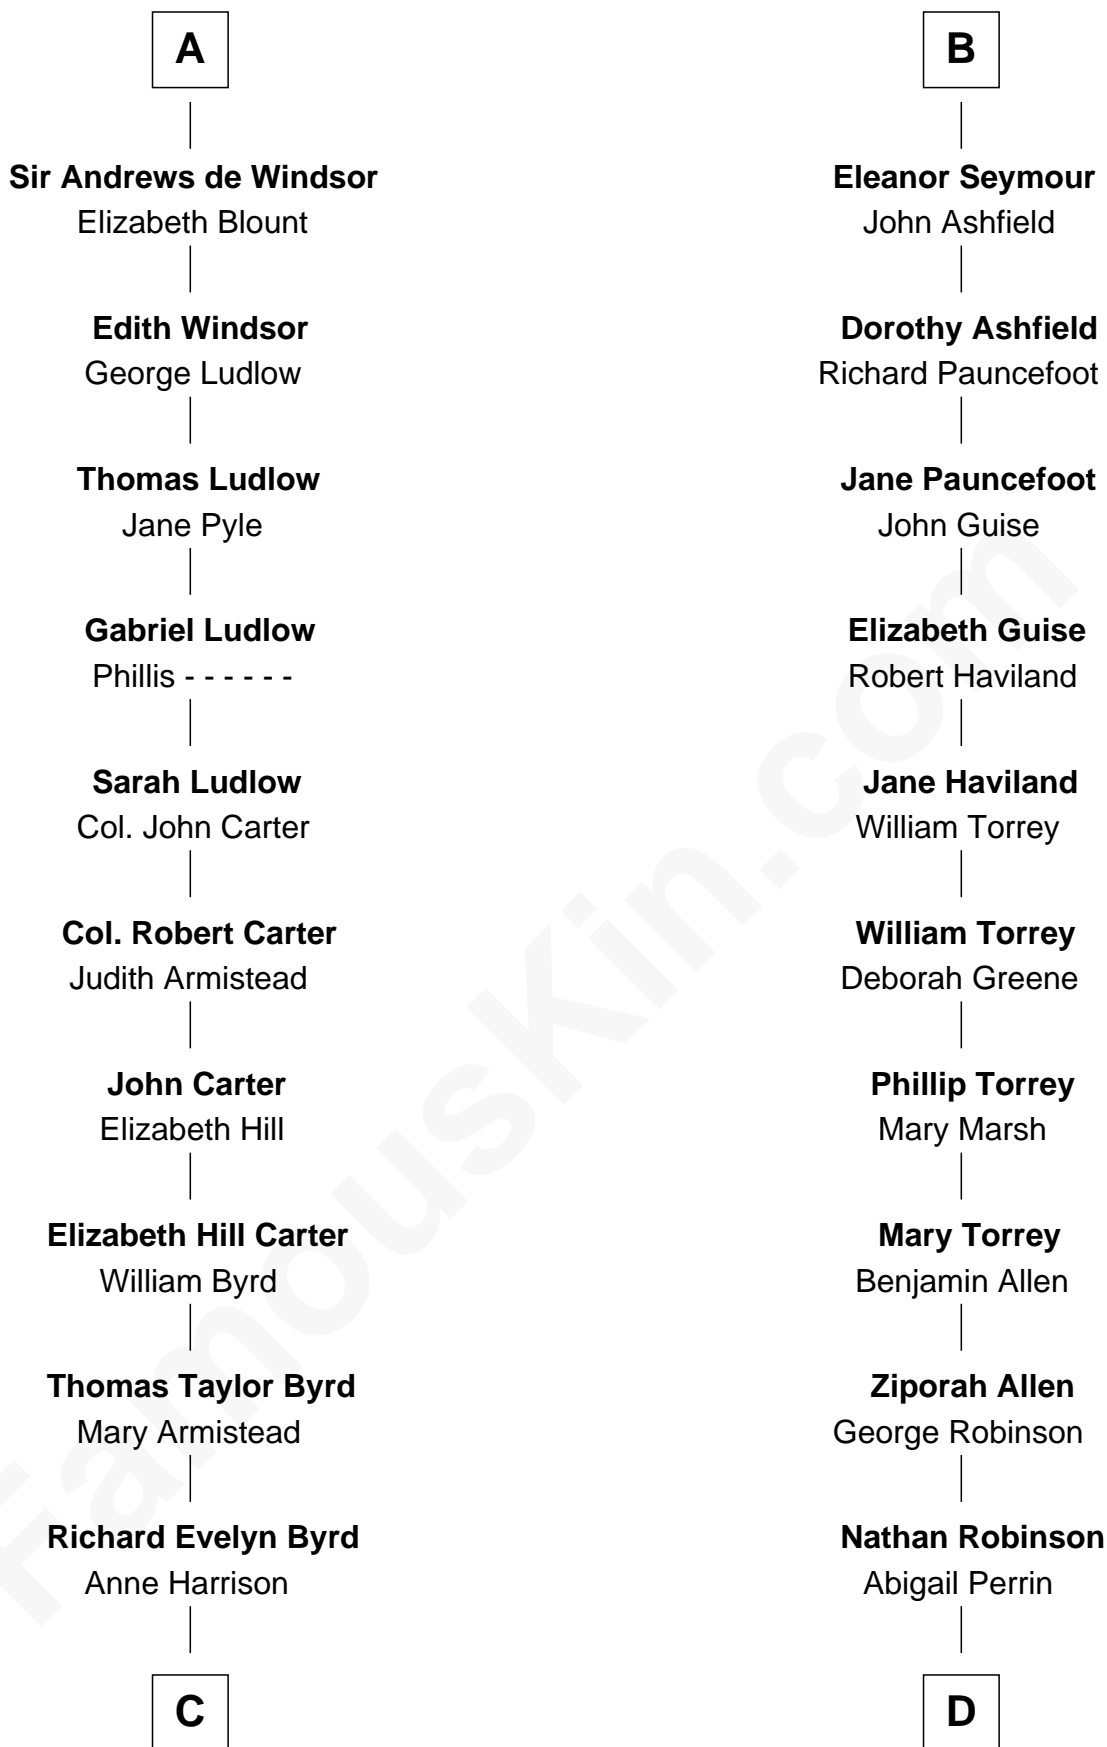

FamousKin.com Relationship Chart of

Harry F. Byrd

50th Governor of Virginia

19th cousin 2 times removed of

Raquel Welch

Movie Actress

Sir Hugh de Courtenay

Eleanor le Despencer

John St. John

Margaret St. John

John de Beauchamp

Cecily de Beauchamp

Sir Roger de Seymour

Sir William de Seymour

Margaret de Brockbury

Sir Roger Seymour

Maud Sturmy

Sir John Seymour

Isabel Williams

Humphrey Seymour

Elizabeth Winslow

B

C

Col. William Byrd
Jane Meriwether Rivers