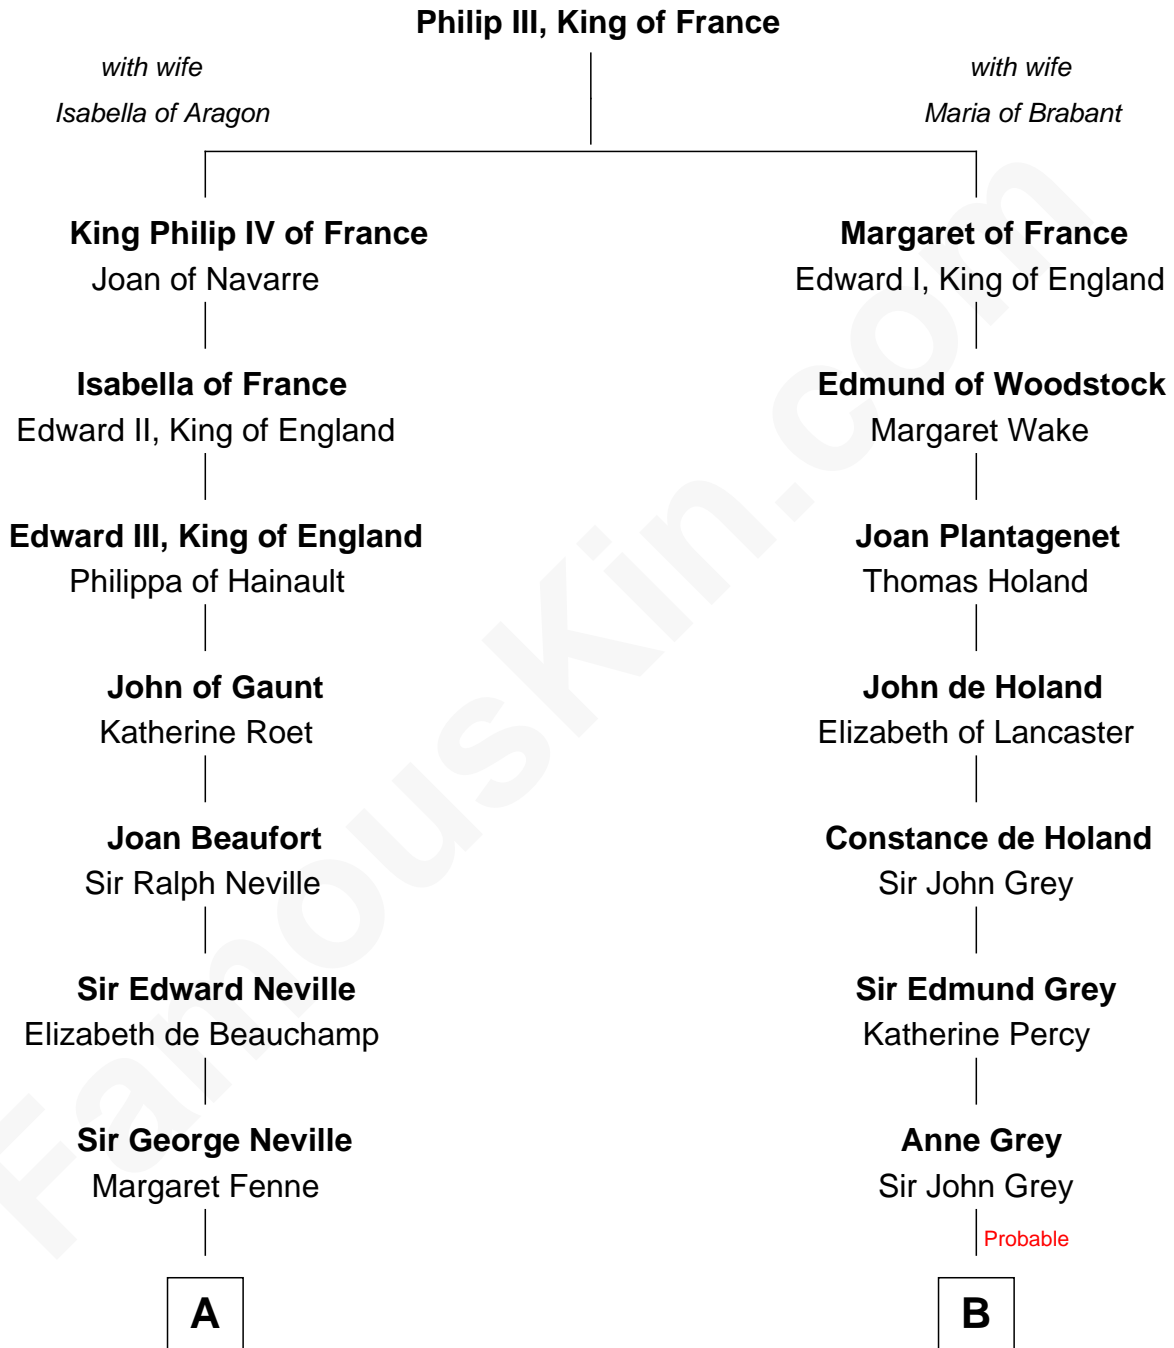

FamousKin.com Relationship Chart of

Harry F. Byrd

50th Governor of Virginia

20th cousin 1 time removed of

Raquel Welch

Movie Actress

C

Richard Evelyn Byrd
Anne Harrison

Col. William Byrd
Jane Meriwether Rivers

Richard Evelyn Byrd
Eleanor Bolling Flood

Harry F. Byrd
50th Governor of Virginia

D

Hannah Kent Robinson
Elbridge Gerry Hall

Justin Smith Hall
Sarah Mehitable Stanford