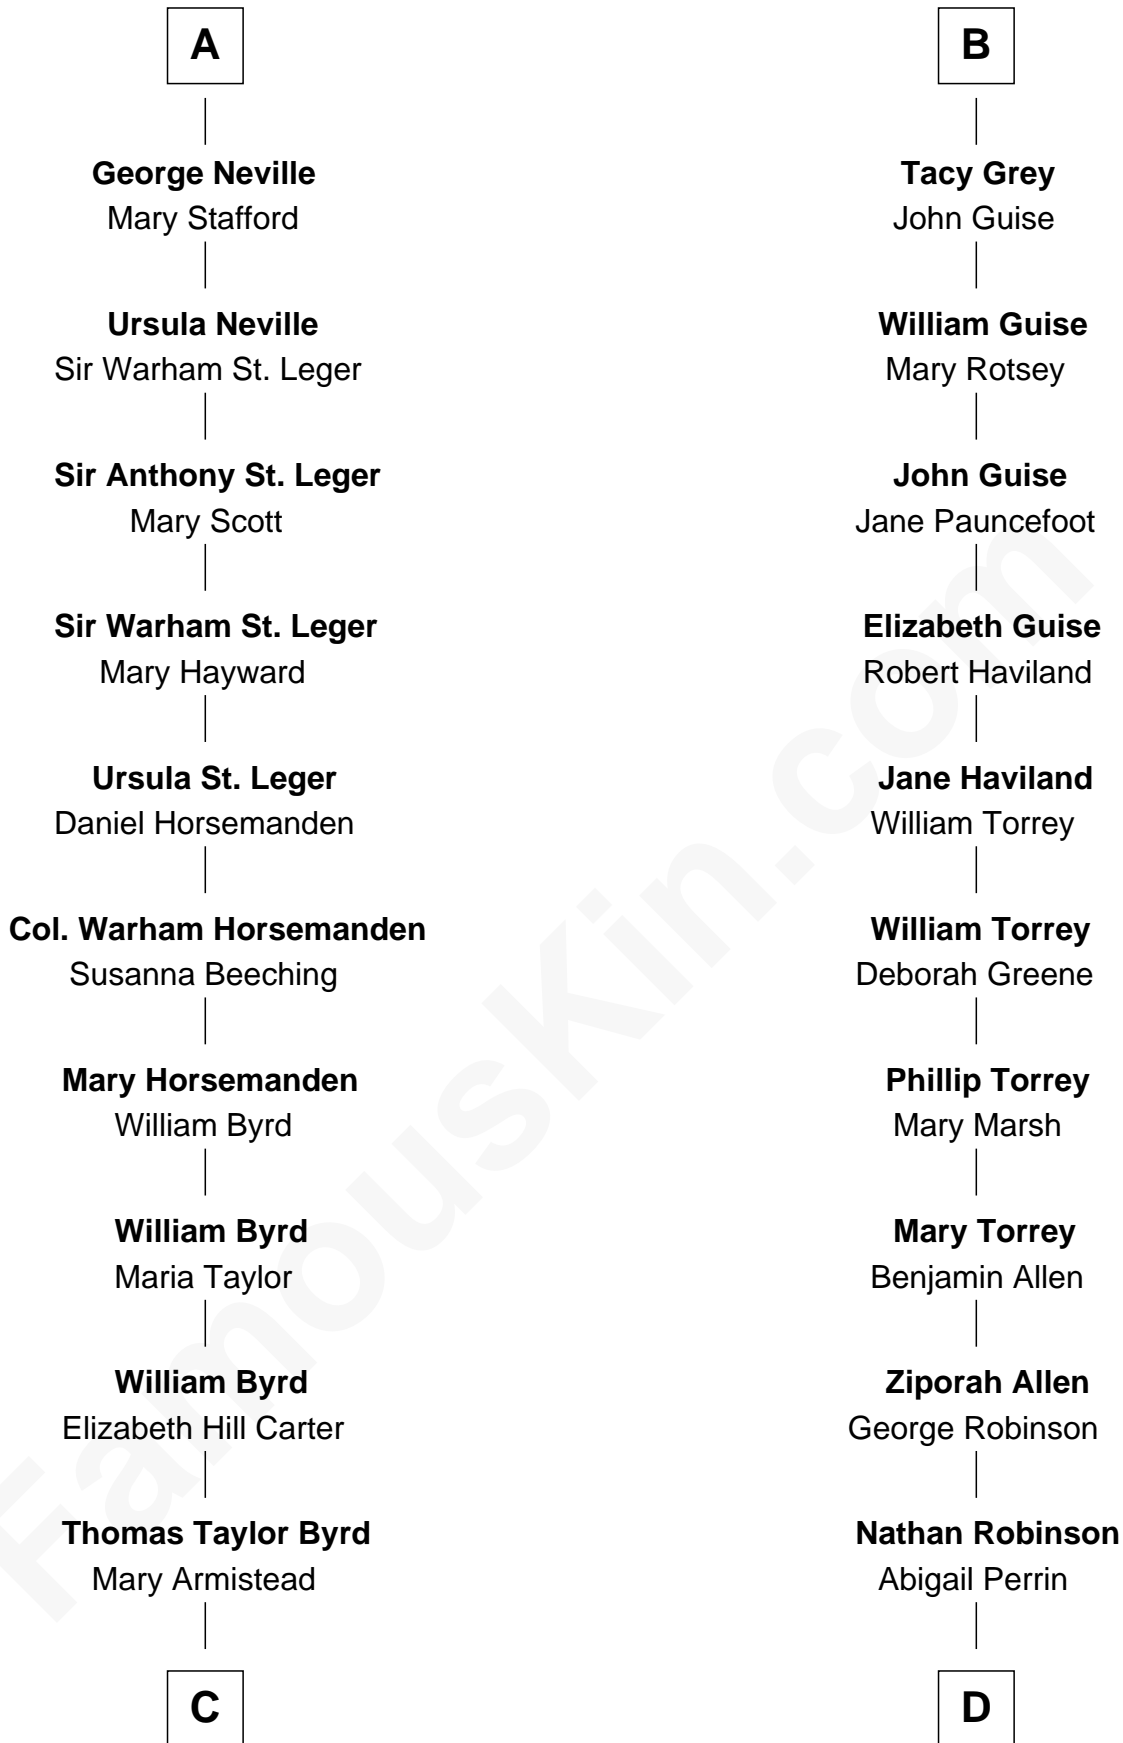

FamousKin.com Relationship Chart of

Harry F. Byrd

50th Governor of Virginia

20th cousin 1 time removed of

Raquel Welch

Movie Actress

C

Richard Evelyn Byrd
Anne Harrison

Col. William Byrd
Jane Meriwether Rivers

Richard Evelyn Byrd
Eleanor Bolling Flood

Harry F. Byrd
50th Governor of Virginia

D

Hannah Kent Robinson
Elbridge Gerry Hall

Justin Smith Hall
Sarah Mehitable Stanford

Emery Stanford Hall
Clara Louise Adams

Josephine Sarah Hall
Armando Carlos Tejada

Raquel Welch
aka Raquel Welch