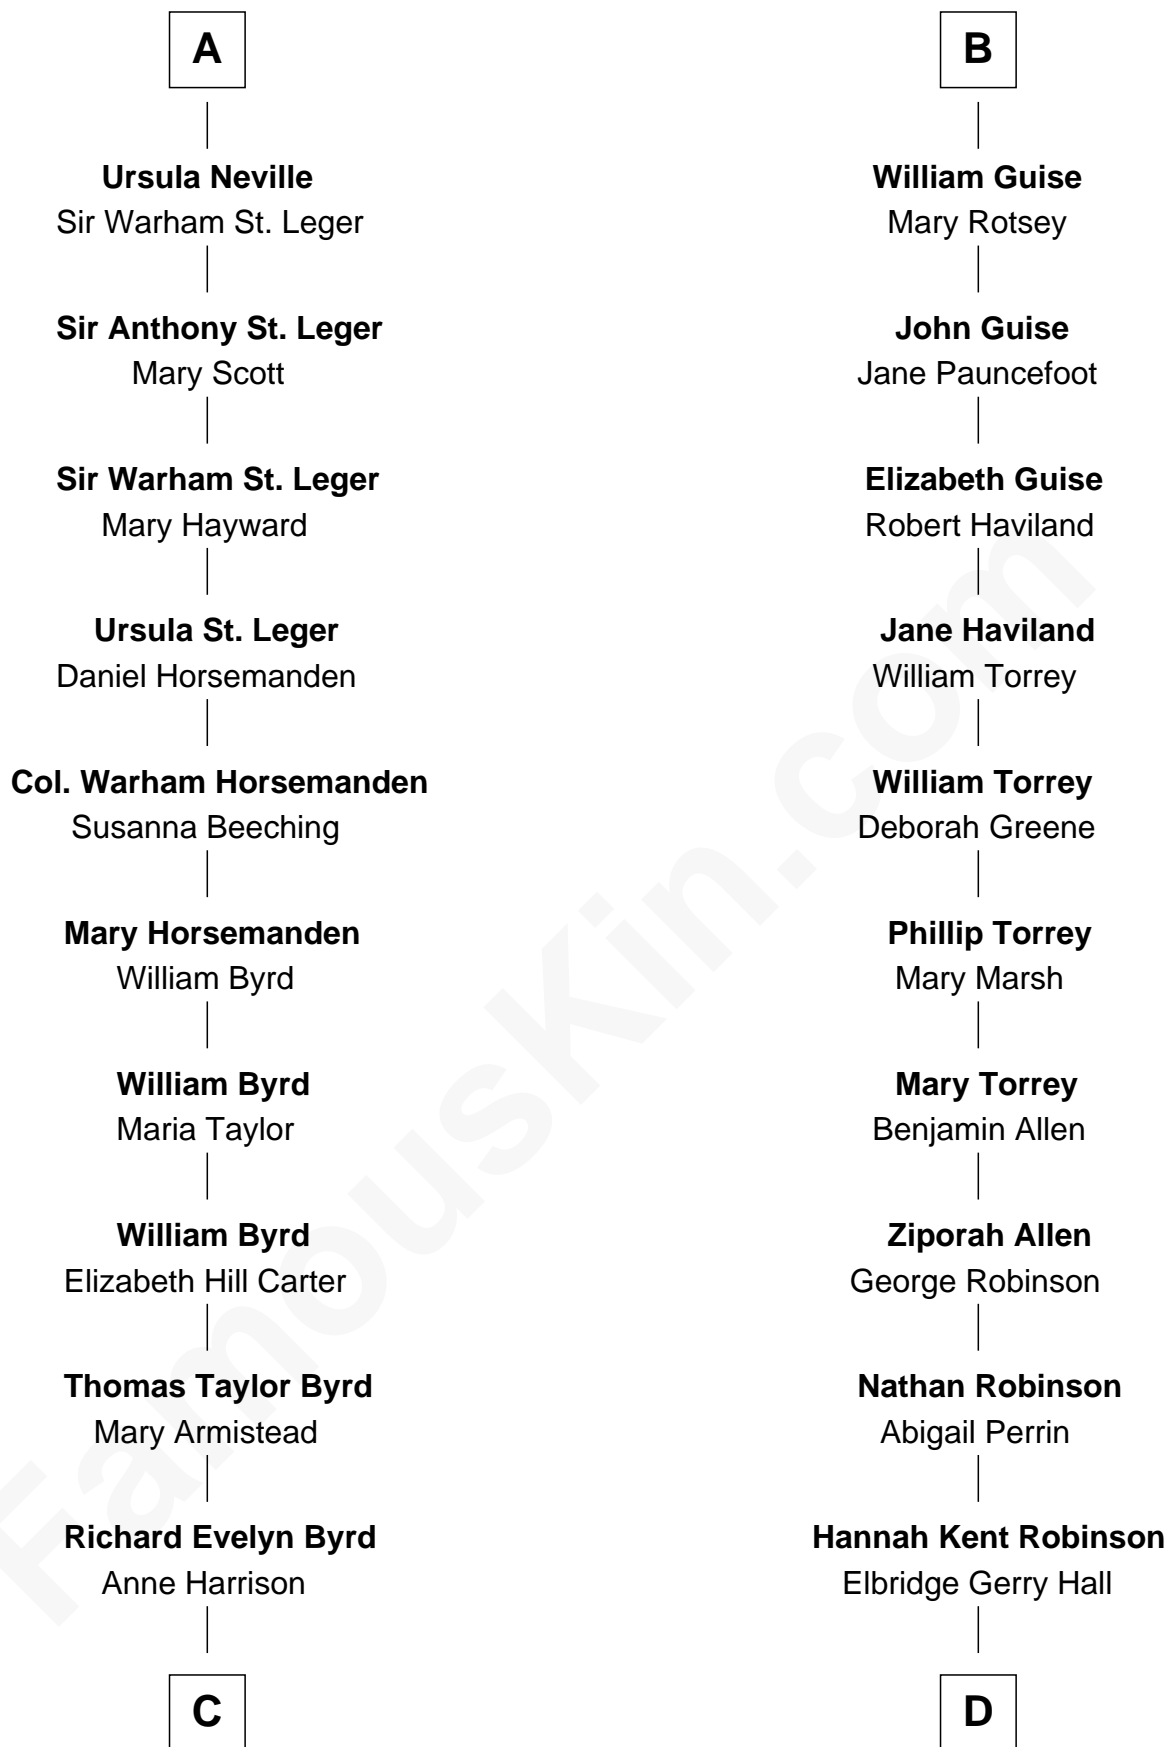

FamousKin.com Relationship Chart of

Harry F. Byrd

50th Governor of Virginia

19th cousin 1 time removed of

Raquel Welch

Movie Actress

Sir Maurice de Berkeley

Eve la Zouche

Margaret - - - - -

Thomas Berkeley

Catherine Botetourte

Maurice Berkeley

Johanna Denham

Maurice Berkeley

Ellen Montfort

Sir William Berkeley

Anne Stafford

Anne Berkeley

Sir John Guise

John Guise

Tacy Grey

B

C

Col. William Byrd
Jane Meriwether Rivers