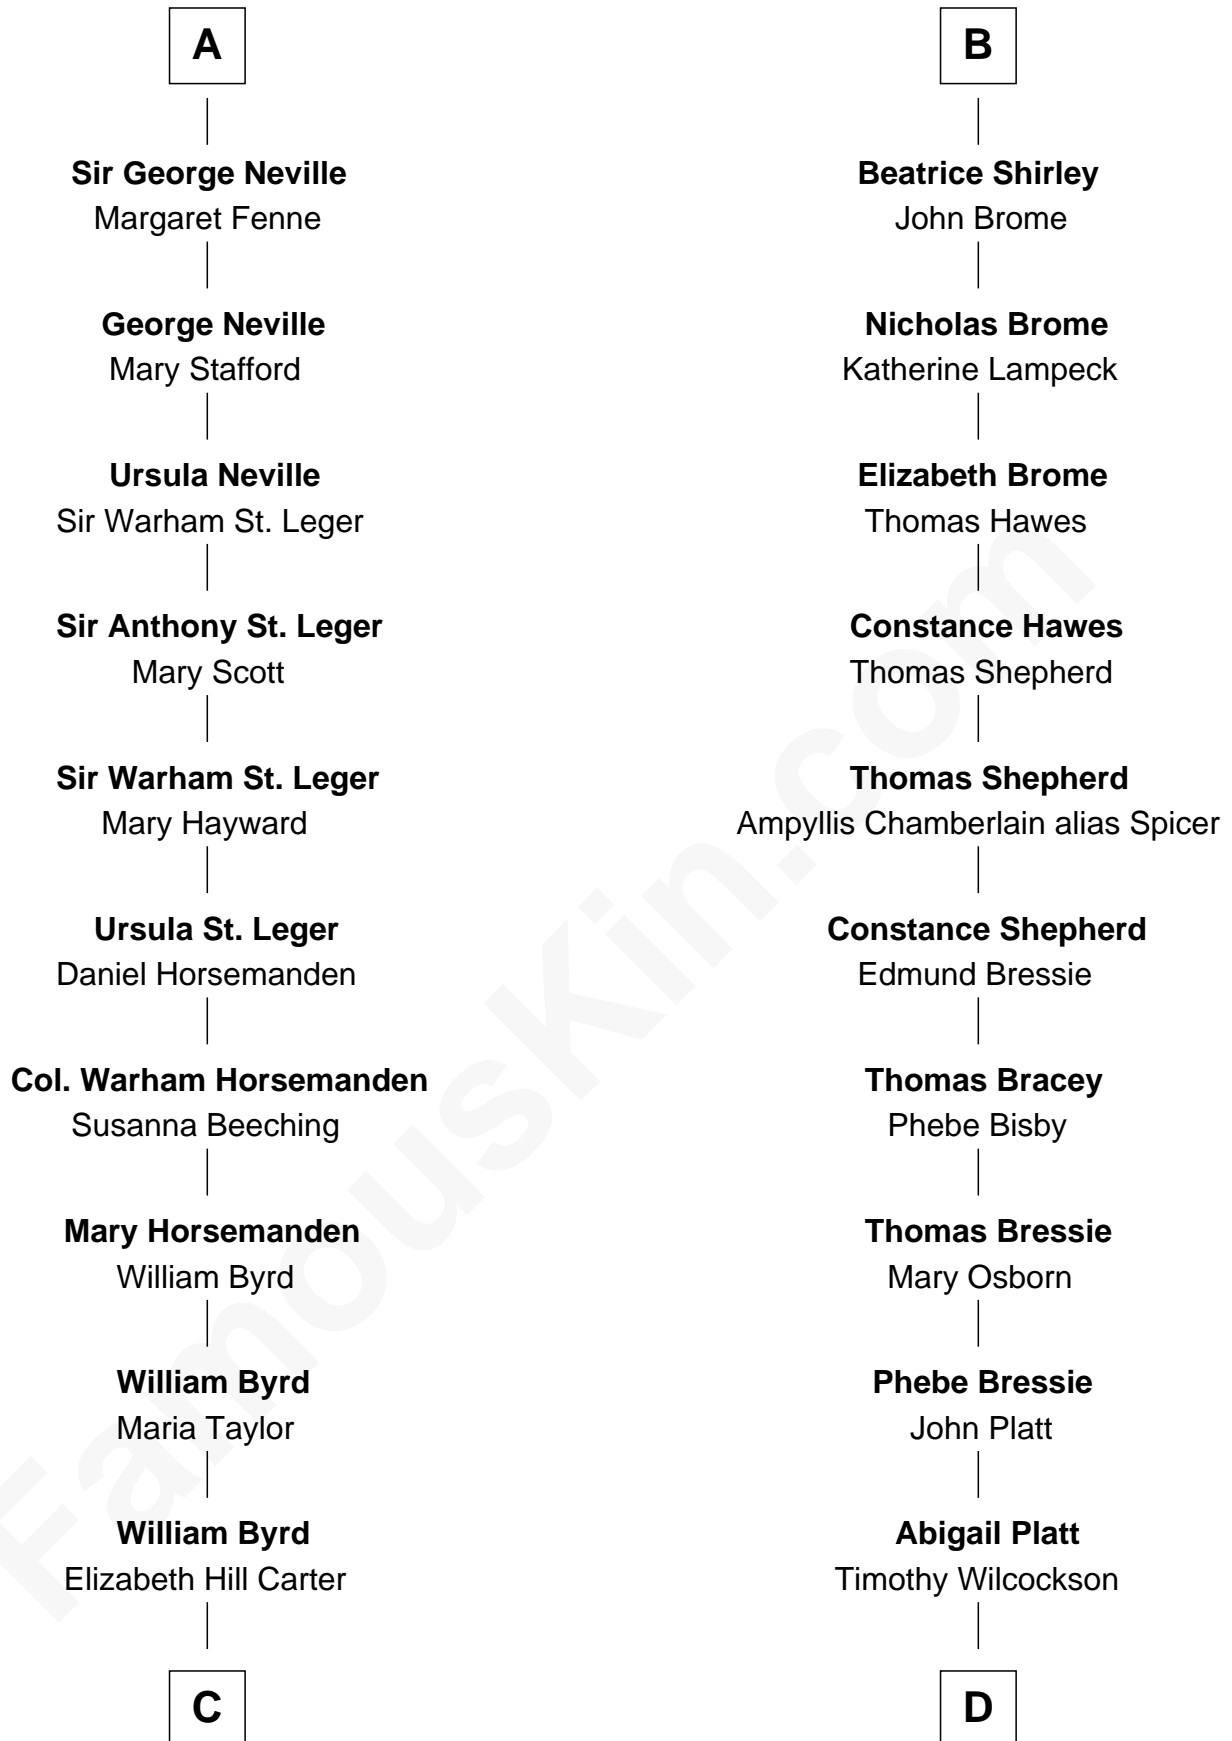

FamousKin.com Relationship Chart of

Harry F. Byrd

50th Governor of Virginia

21st cousin of

Helen (Herron) Taft

First Lady of President William H. Taft

C

Thomas Taylor Byrd

Mary Armistead

Richard Evelyn Byrd

Anne Harrison

Col. William Byrd

Jane Meriwether Rivers

Richard Evelyn Byrd

Eleanor Bolling Flood

Harry F. Byrd

50th Governor of Virginia

D

Joanna Wilcockson

David Welles

Charity Welles

Rev. Isaac Clinton

Maria Clinton

Ela Collins