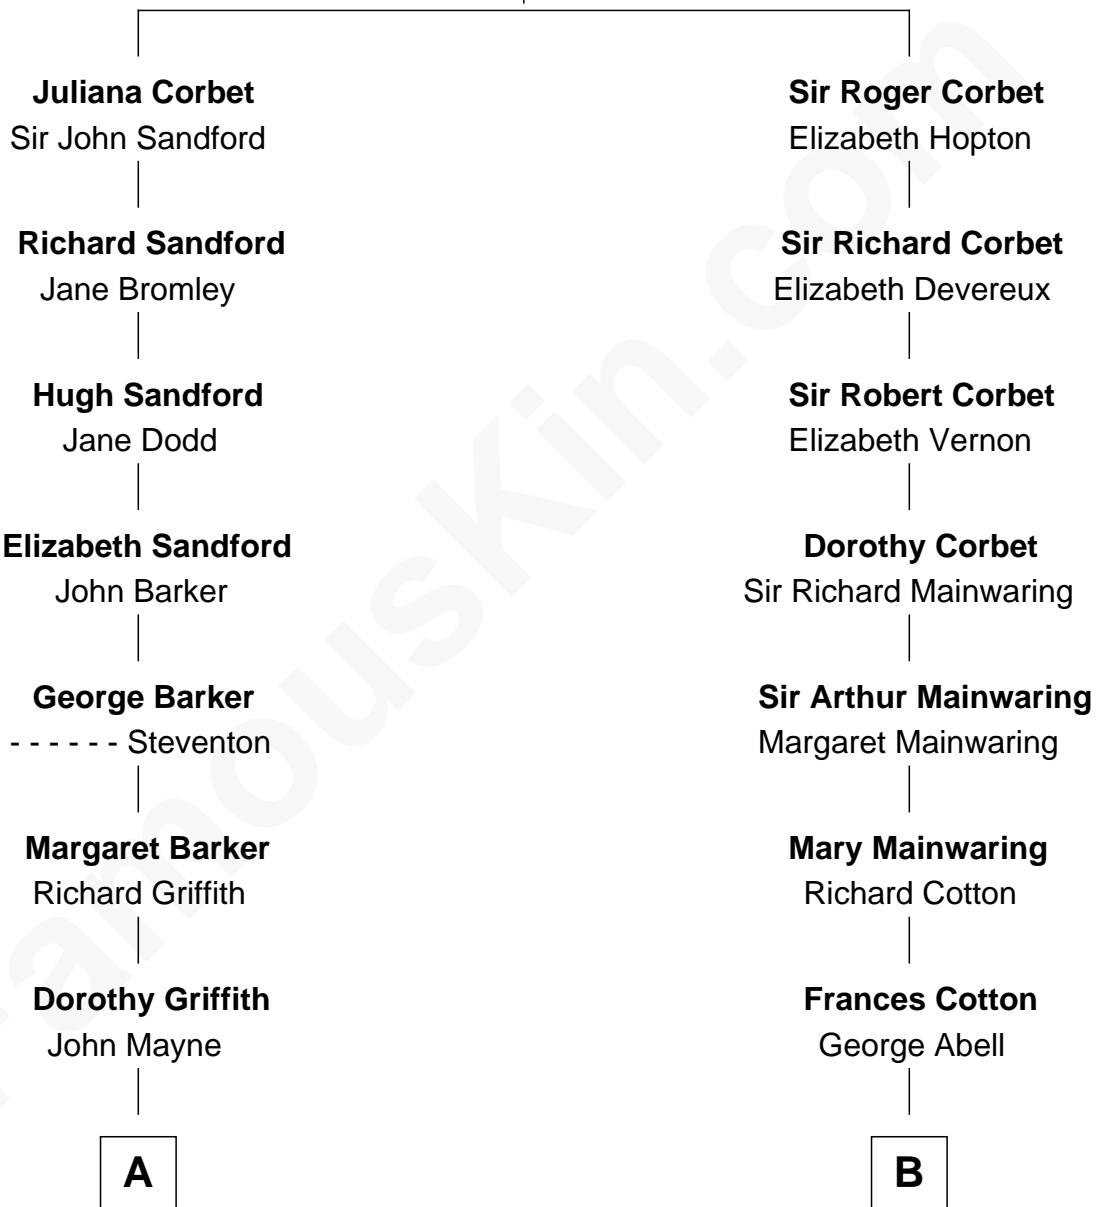

FamousKin.com Relationship Chart of

Harry F. Byrd

50th Governor of Virginia

14th cousin 1 time removed of

Grover Cleveland

22nd and 24th U.S. President

Sir Robert Corbet

Margaret - - - - -

A

Blanche Mayne
Charles Harrison

Anne Harrison
Thomas Willing

Charles Willing
Anne Shippen

Mary Willing
William Byrd

Evelyn Taylor Byrd
Benjamin Harrison

Anne Harrison
Richard Evelyn Byrd

Col. William Byrd
Jane Meriwether Rivers