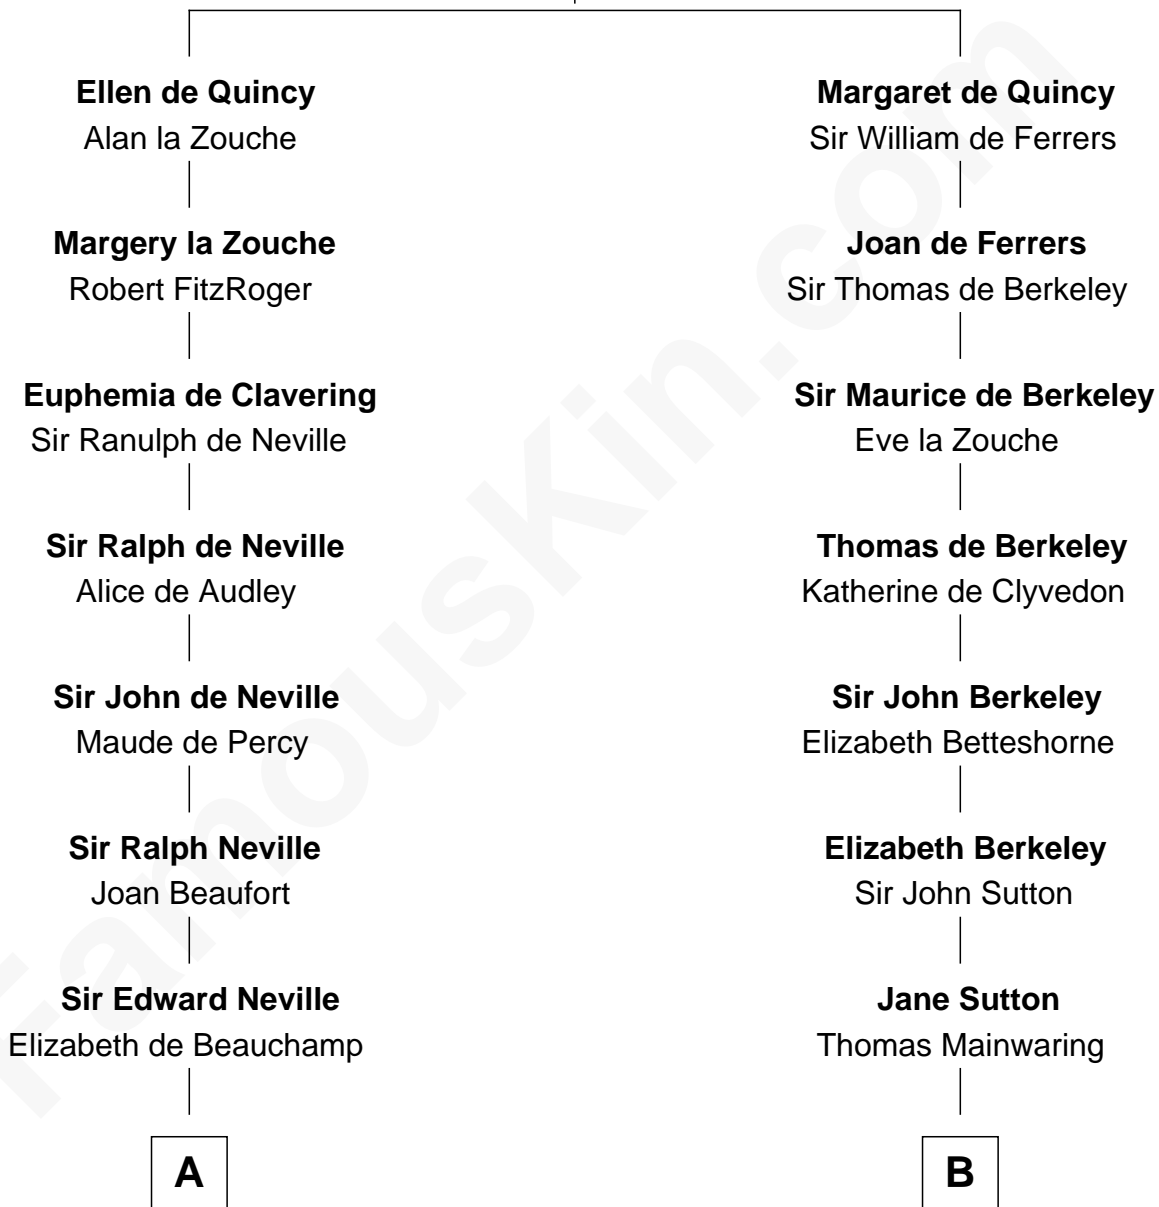

# FamousKin.com Relationship Chart of

**Harry F. Byrd**

*50th Governor of Virginia*

18th cousin 3 times removed of

**Grover Cleveland**

*22nd and 24th U.S. President*

**Sir Roger de Quincy**

Helen of Galloway

**C**

**Thomas Taylor Byrd**  
Mary Armistead

**Richard Evelyn Byrd**  
Anne Harrison

**Col. William Byrd**  
Jane Meriwether Rivers

**Richard Evelyn Byrd**  
Eleanor Bolling Flood

**Harry F. Byrd**  
*50th Governor of Virginia*

**D**

**Rev. Richard Falley Cleveland**  
Ann Neal

**Grover Cleveland**  
*22nd and 24th U.S. President*

FamousKin.com