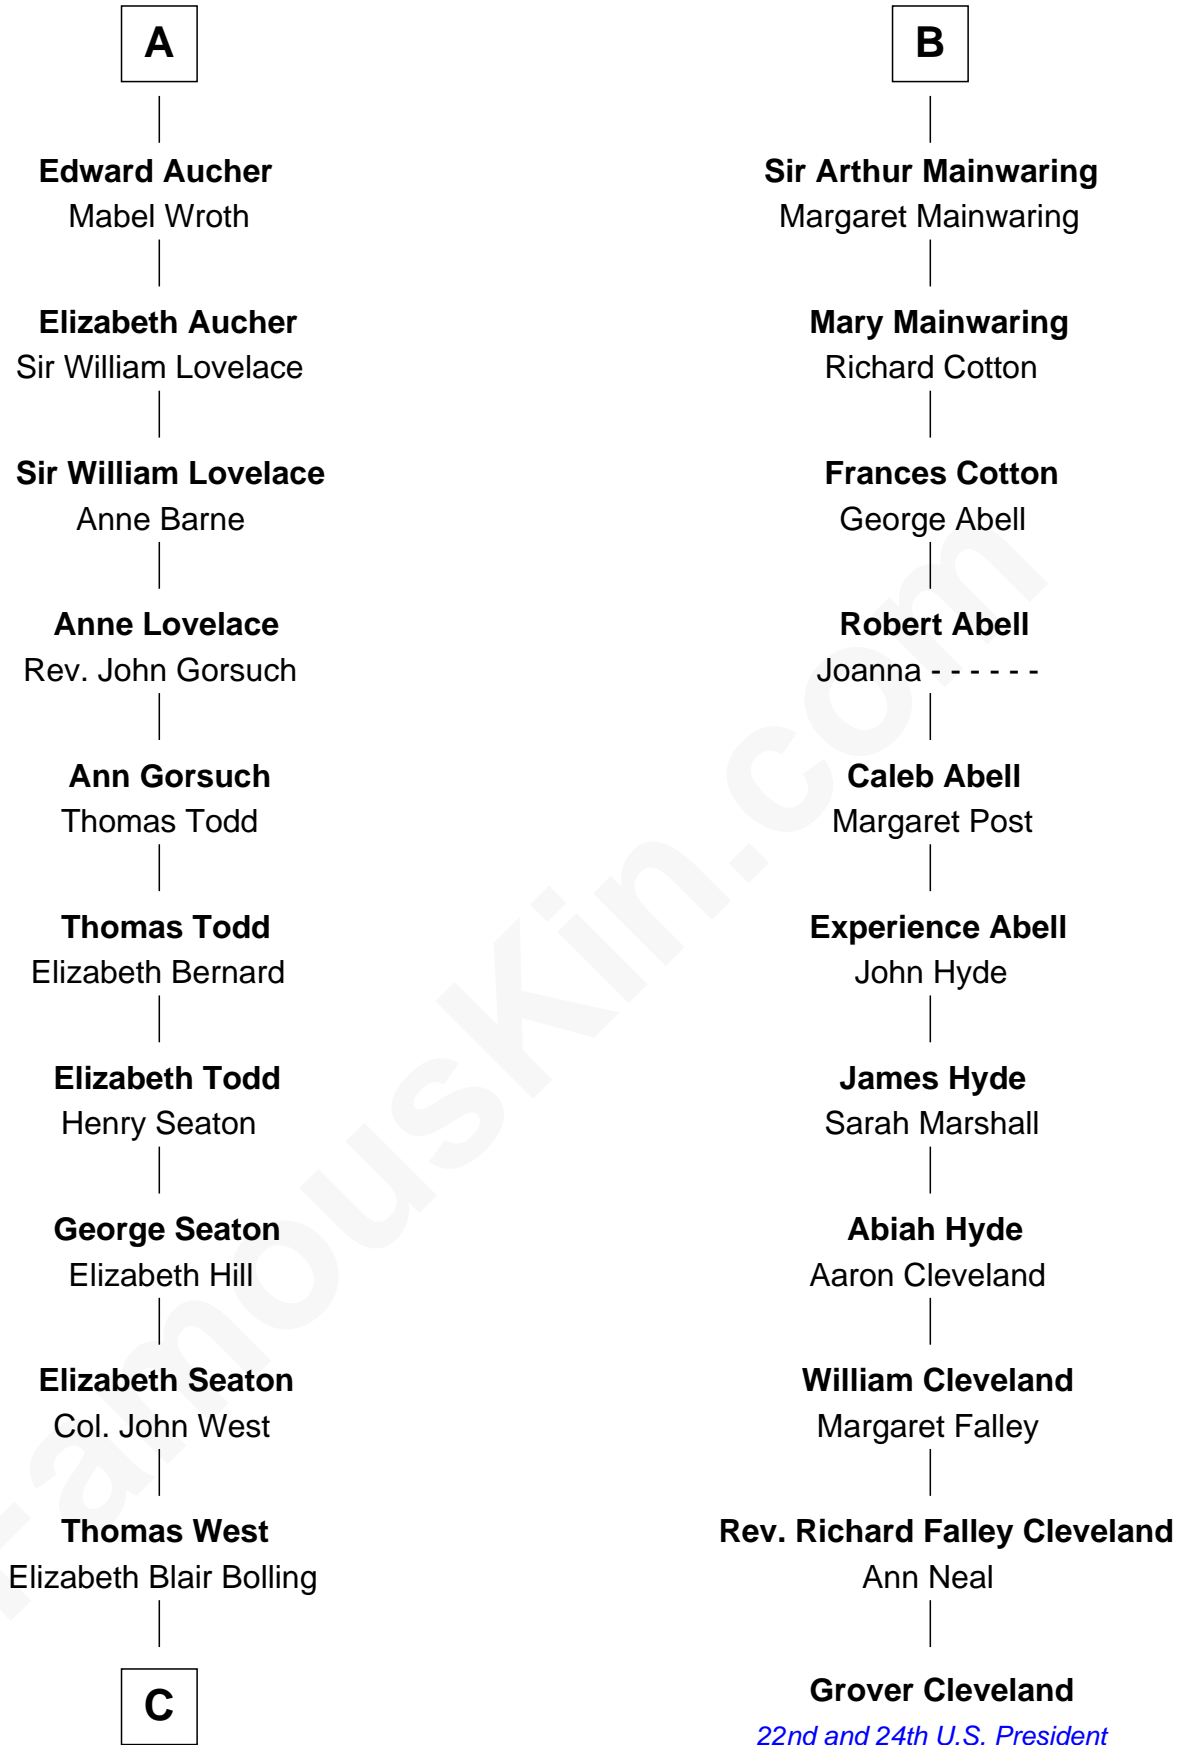

# FamousKin.com Relationship Chart of

**Harry F. Byrd**

*50th Governor of Virginia*

17th cousin 4 times removed of

**Grover Cleveland**

*22nd and 24th U.S. President*

**C**

**Eliza Bolling West**  
Dr. Joel Walker Flood

**Col. Henry De La Warr Flood**  
Mary Elizabeth Trent

**Joel Walker Flood**  
Ella Faulkner

**Eleanor Bolling Flood**  
Richard Evelyn Byrd

**Harry F. Byrd**  
*50th Governor of Virginia*

FamousKin.com