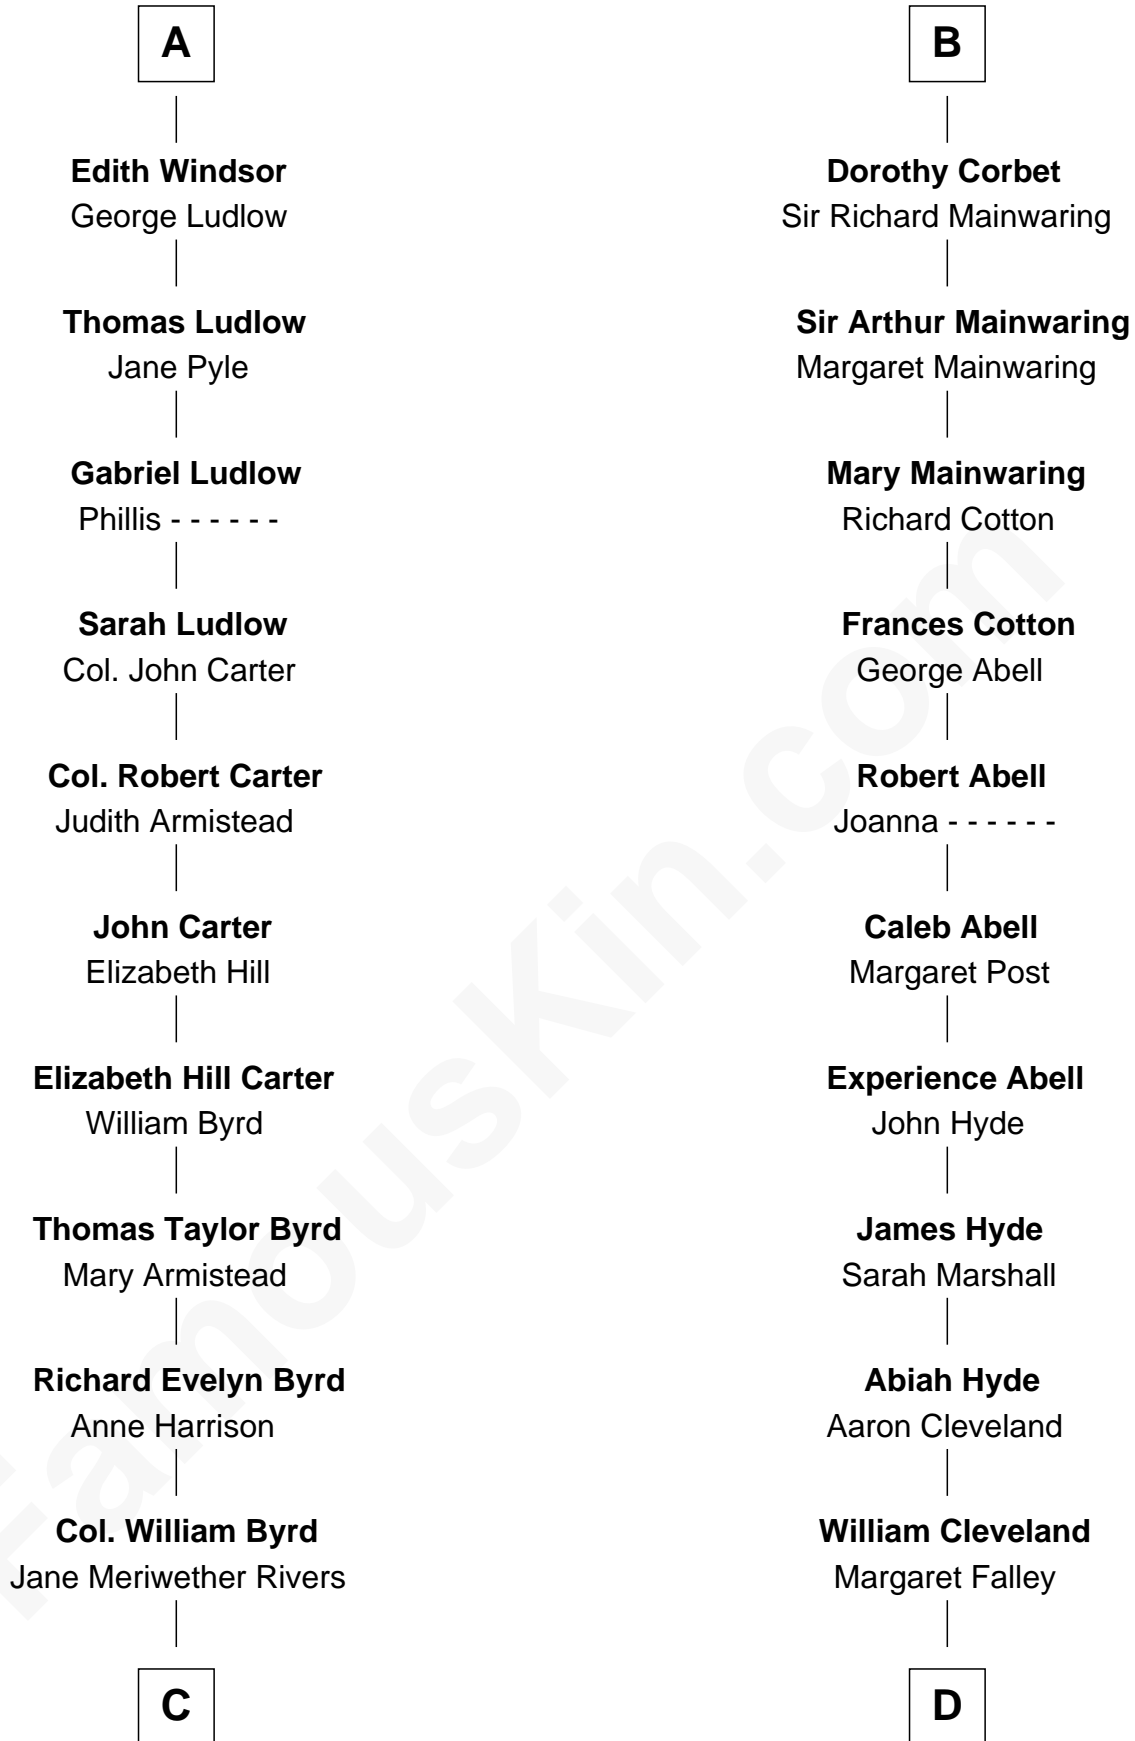

# FamousKin.com Relationship Chart of

**Harry F. Byrd**

*50th Governor of Virginia*

18th cousin of

**Grover Cleveland**

*22nd and 24th U.S. President*

**Humphrey de Bohun**

Elizabeth Plantagenet

**C**

**Richard Evelyn Byrd**  
Eleanor Bolling Flood

**Harry F. Byrd**  
*50th Governor of Virginia*

**D**

**Rev. Richard Falley Cleveland**  
Ann Neal

**Grover Cleveland**  
*22nd and 24th U.S. President*