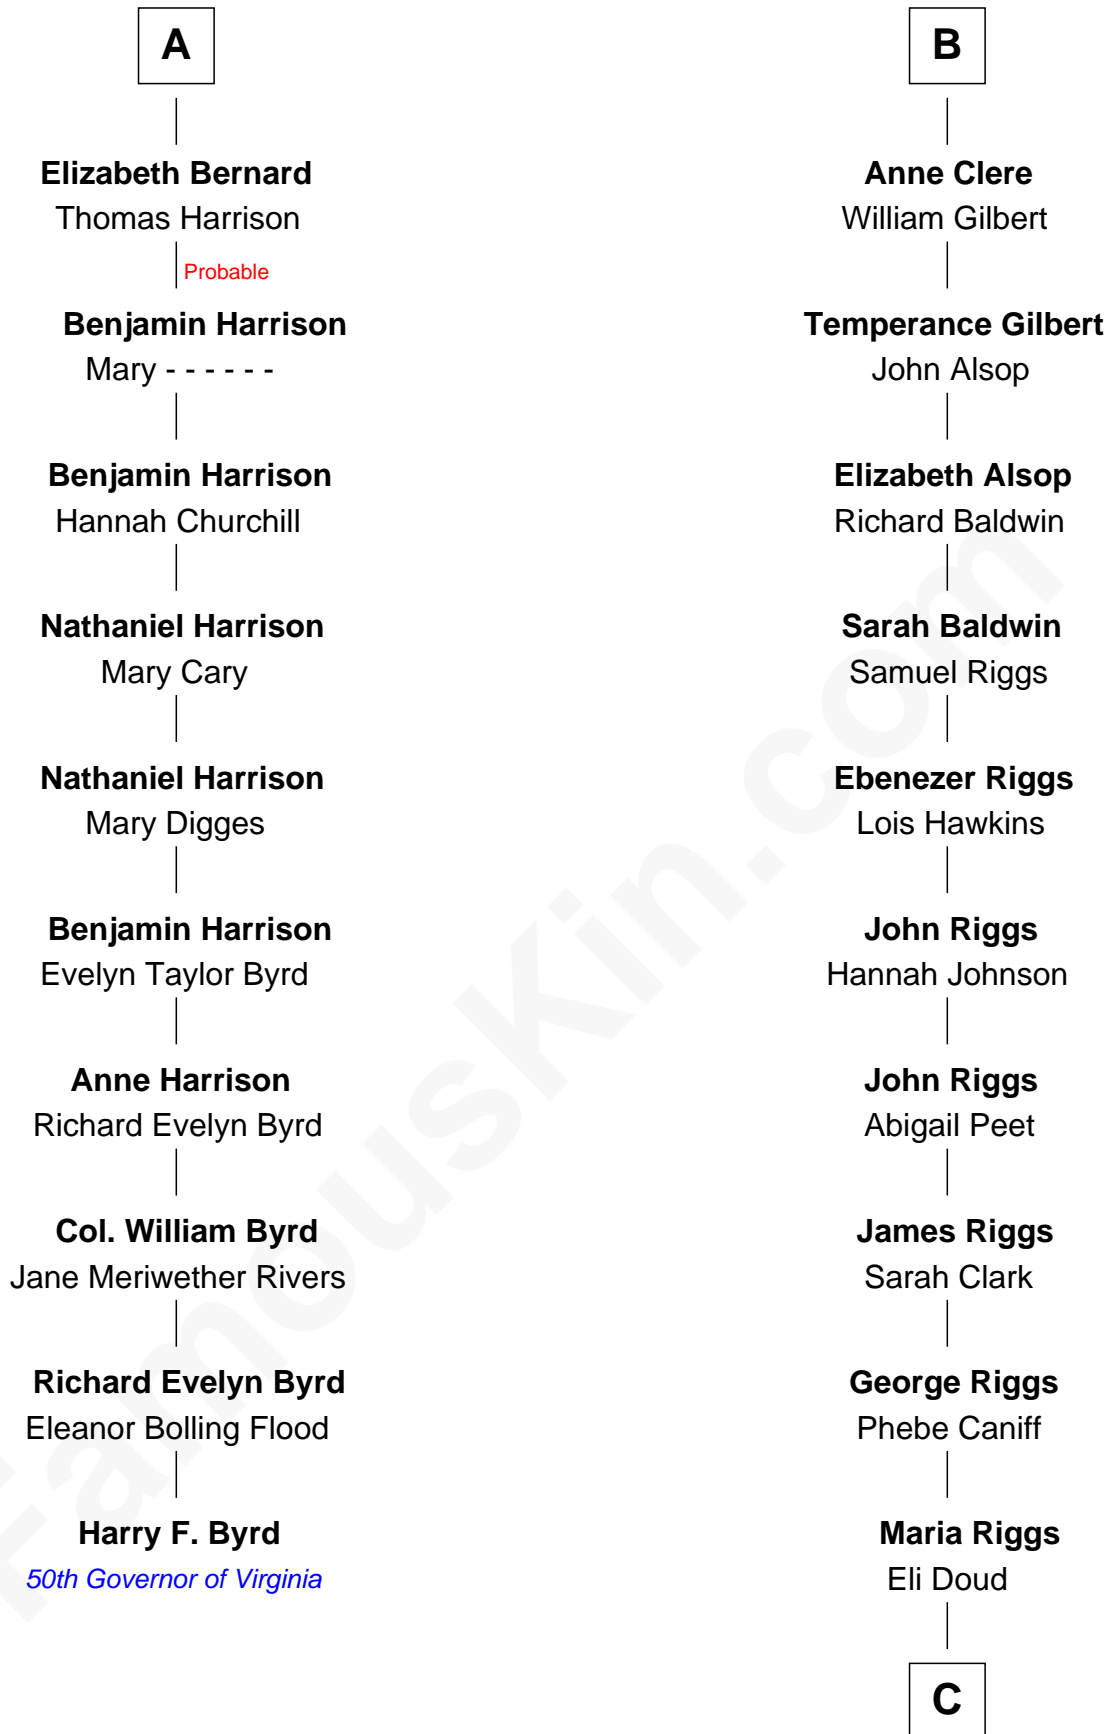

FamousKin.com Relationship Chart of

Harry F. Byrd

50th Governor of Virginia

16th cousin 3 times removed of

Mamie (Doud) Eisenhower

First Lady of President Dwight Eisenhower

Sir Hugh de Stafford
Philippa de Beauchamp

Michael de la Pole

Isabel de la Pole

Thomas Morley

Elizabeth Morley

Sir John Arundell

Anne Arundell

Sir James Tyrrell

Sir Thomas Tyrrell

Margaret Willoughby

Anne Tyrrell

Sir John Clere

Sir Edmund Clere

Frances Fulmerston

B

C

—
Royal Houghton Doud