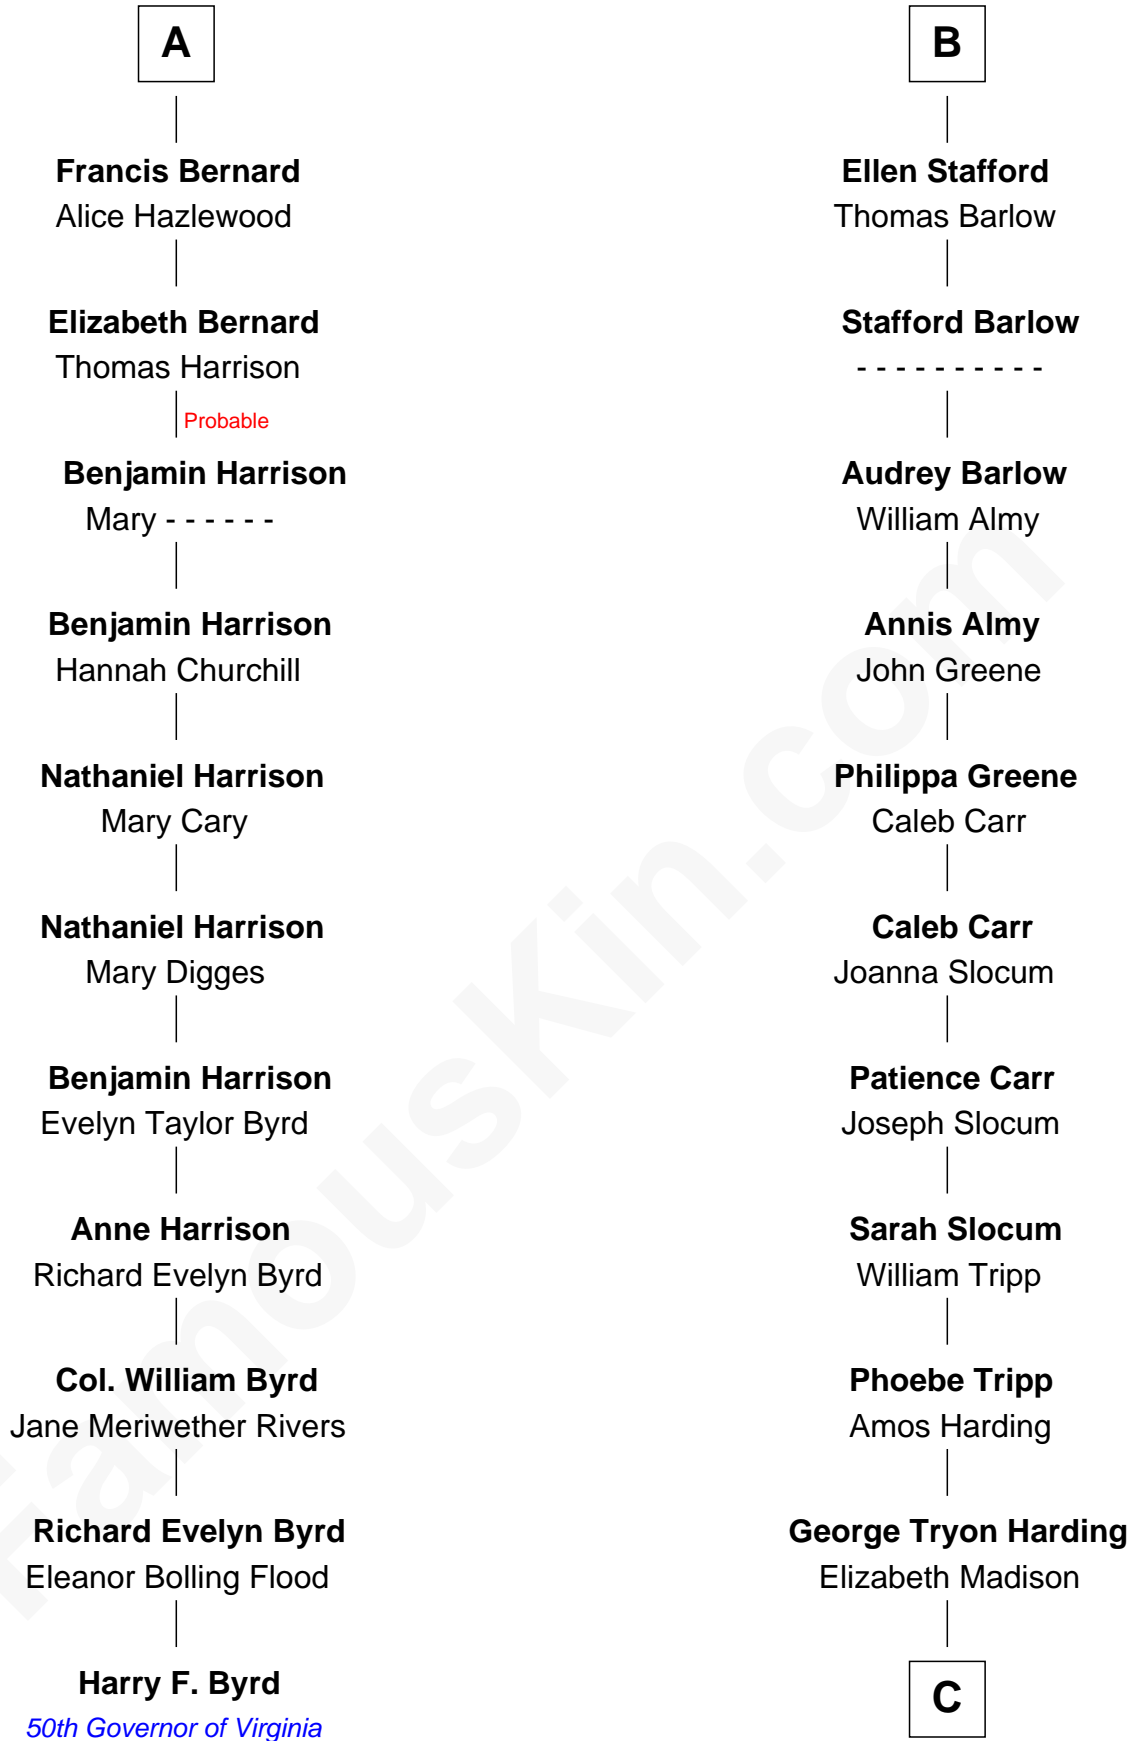

FamousKin.com Relationship Chart of

Harry F. Byrd

50th Governor of Virginia

17th cousin 2 times removed of

Warren G. Harding

29th U.S. President

Ralph de Stafford

with wife
Margaret de Audley

Sir Humphrey Stafford
Elizabeth Burdet

Sir Henry le Scrope
Elizabeth le Scrope

Sir Humphrey Stafford
Eleanor Aylesbury

Margaret Scrope
John Bernard

Humphrey Stafford
Katherine Fray

John Bernard
Margaret Daundelyn

Sir Humphrey Stafford
Margaret Fogge

John Bernard
Cecily Muscote

Sir Humphrey Stafford
Margaret Tame

A

B

C

Charles Alexander Harding

Mary Ann Crawford