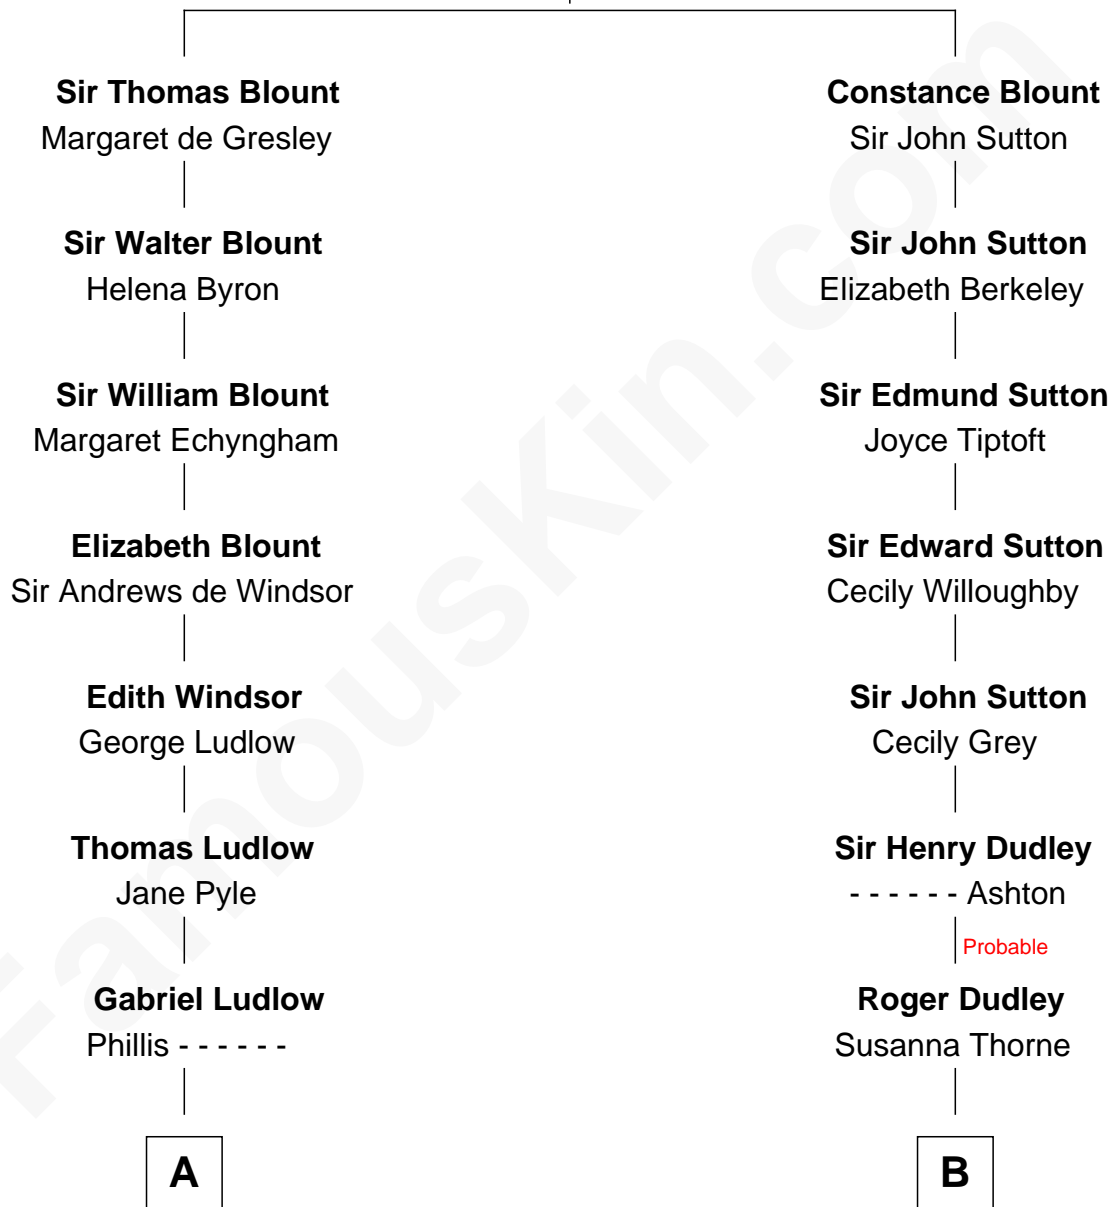

FamousKin.com Relationship Chart of

Harry F. Byrd

50th Governor of Virginia

15th cousin 3 times removed of

Herbert Hoover

31st U.S. President

Sir Walter Blount

Sancha de Ayala

C

Hulda Randall Minthorn

Jessie Clark Hoover

Herbert Hoover

31st U.S. President

FamousKin.com