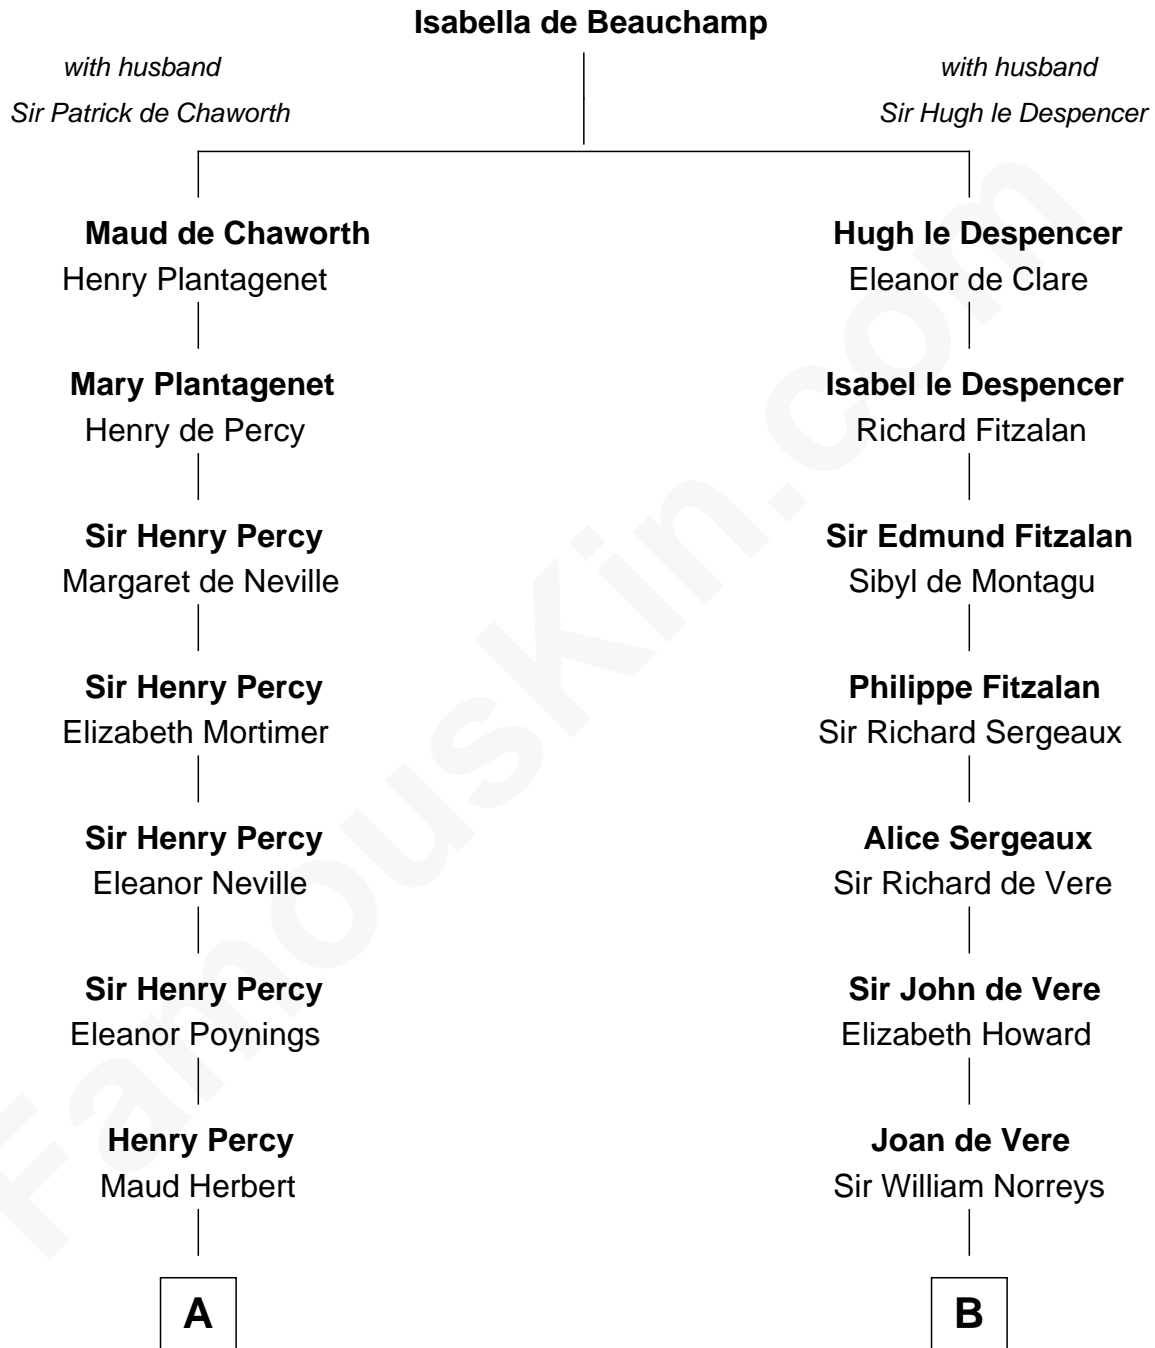

FamousKin.com Relationship Chart of

Harry F. Byrd

50th Governor of Virginia

21st cousin of

Lou (Henry) Hoover

First Lady of President Herbert Hoover

C

Thomas Taylor Byrd

Mary Armistead

Richard Evelyn Byrd

Anne Harrison

Col. William Byrd

Jane Meriwether Rivers

Richard Evelyn Byrd

Eleanor Bolling Flood

Harry F. Byrd