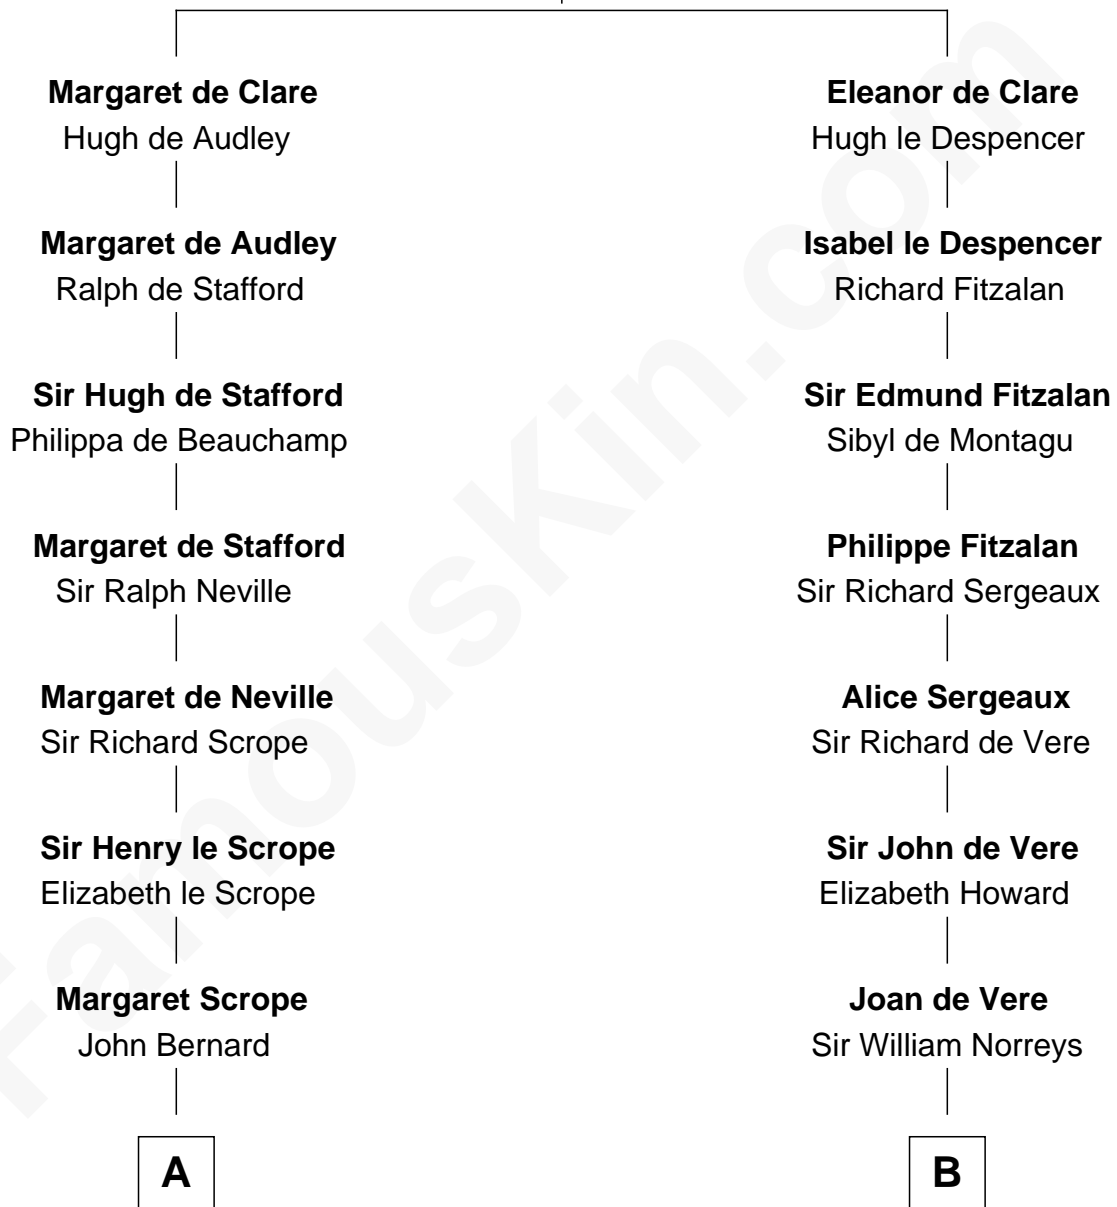

FamousKin.com Relationship Chart of

Harry F. Byrd

50th Governor of Virginia

19th cousin 2 times removed of

Lou (Henry) Hoover

First Lady of President Herbert Hoover

Sir Gilbert de Clare

Joan of Acre

C

Col. William Byrd
Jane Meriwether Rivers

Richard Evelyn Byrd
Eleanor Bolling Flood

Harry F. Byrd
50th Governor of Virginia

D

Polly Goffe
Josiah Wallace

Nancy M. Wallace
John Scobey

Philomelia Sophia Scobey
Phineas Weed

Florence Ida Weed
Charles Delano Henry

Lou (Henry) Hoover
First Lady of Herbert Hoover

FamousKin.com