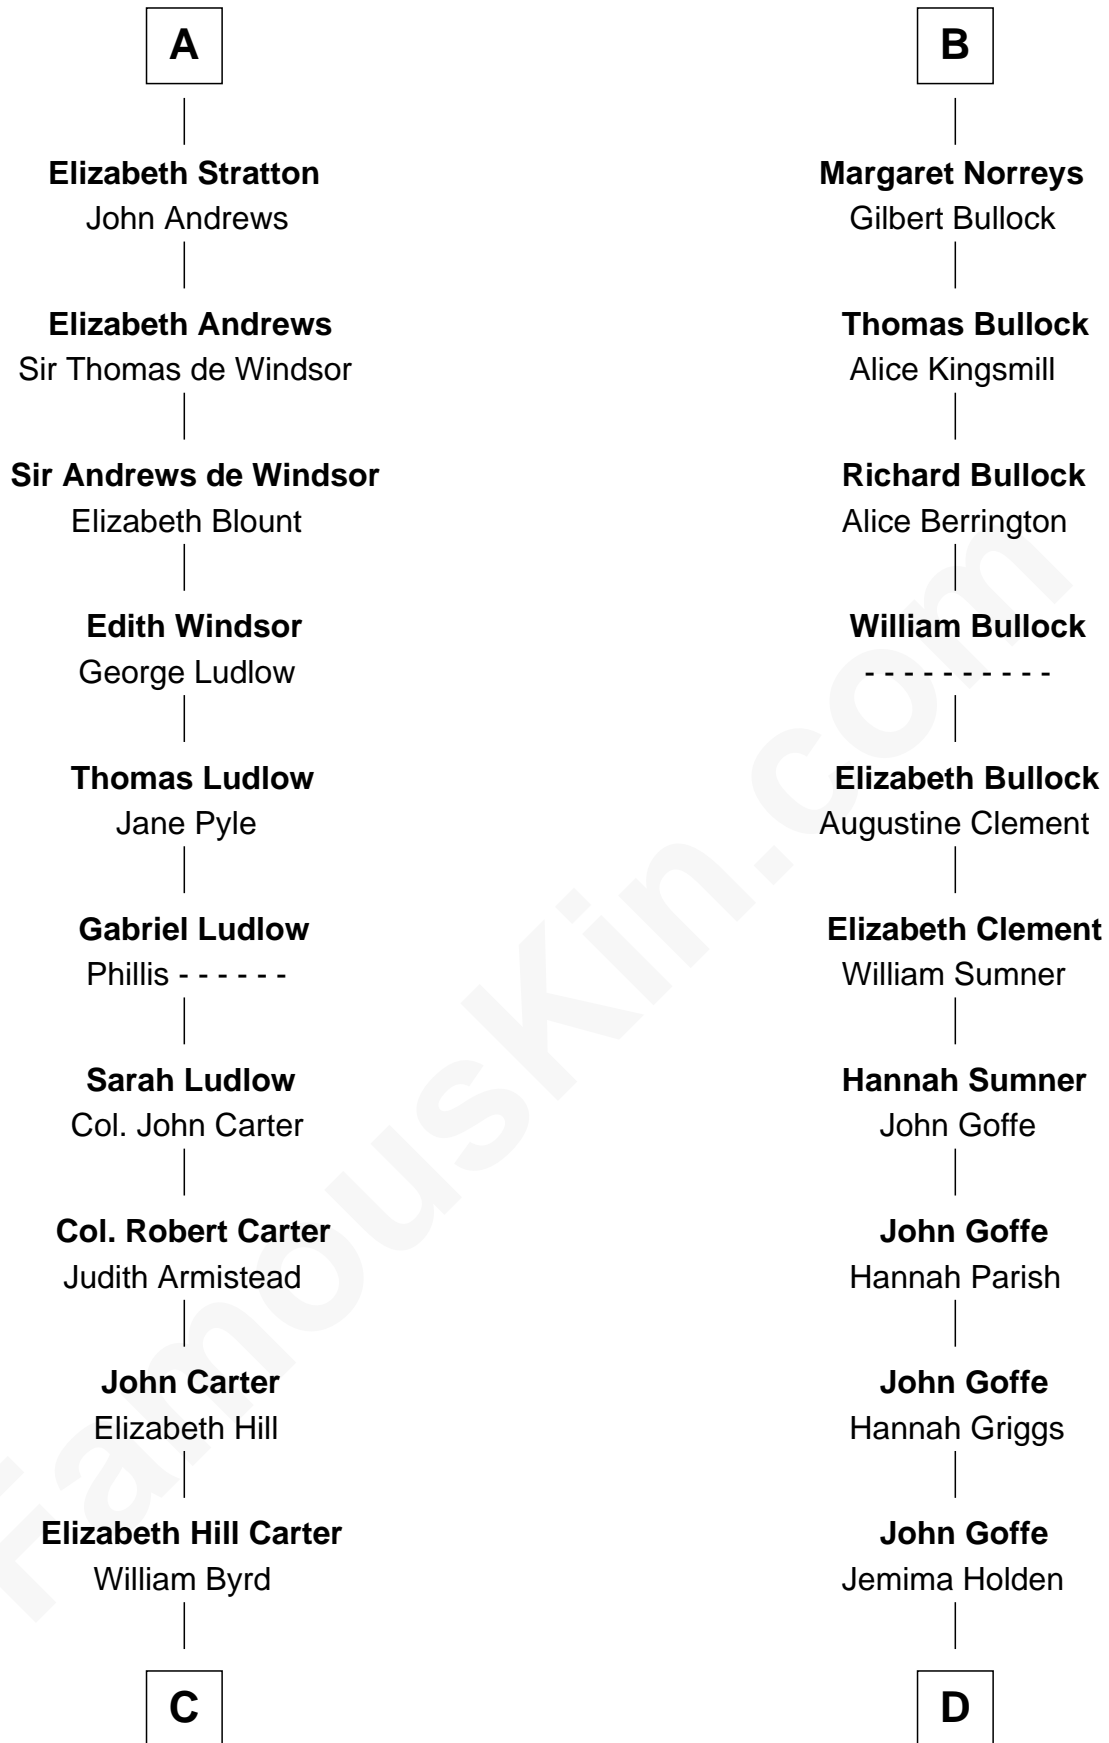

# FamousKin.com Relationship Chart of

**Harry F. Byrd**

*50th Governor of Virginia*

21st cousin of

**Lou (Henry) Hoover**

*First Lady of President Herbert Hoover*

**Hugh de Vere**  
Hawise de Quincy

**C**

**Thomas Taylor Byrd**

Mary Armistead

**Richard Evelyn Byrd**

Anne Harrison

**Col. William Byrd**

Jane Meriwether Rivers

**Richard Evelyn Byrd**

Eleanor Bolling Flood

Phineas Weed

**Florence Ida Weed**

Charles Delano Henry

**Lou (Henry) Hoover**

*First Lady of Herbert Hoover*