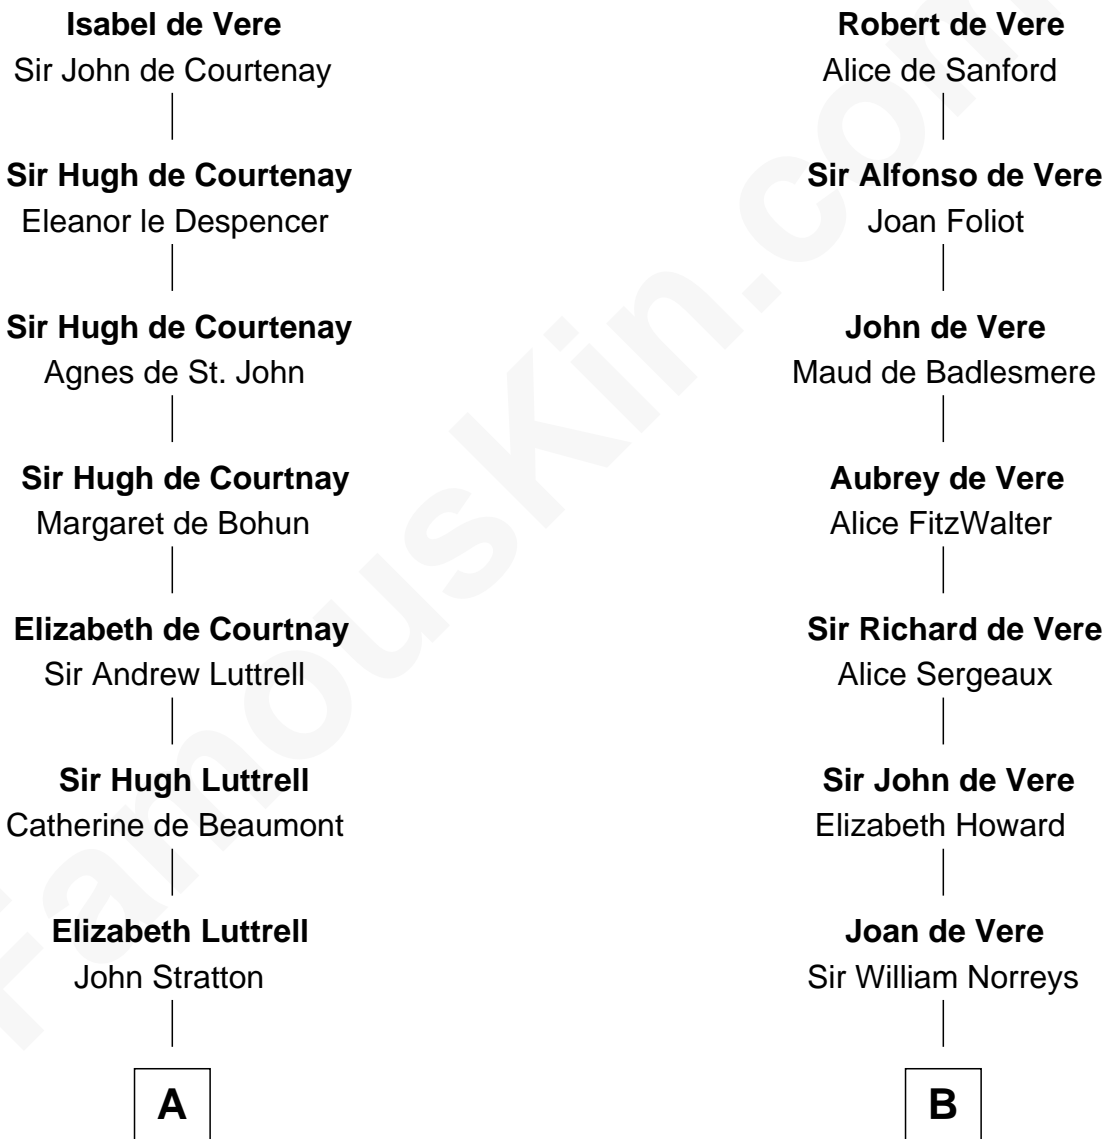

# FamousKin.com Relationship Chart of

**Harry F. Byrd**

*50th Governor of Virginia*

21st cousin of

**Lou (Henry) Hoover**

*First Lady of President Herbert Hoover*

**Hugh de Vere**  
Hawise de Quincy

**C**

**Thomas Taylor Byrd**

Mary Armistead

**Richard Evelyn Byrd**

Anne Harrison

**Col. William Byrd**

Jane Meriwether Rivers

**Richard Evelyn Byrd**

Eleanor Bolling Flood