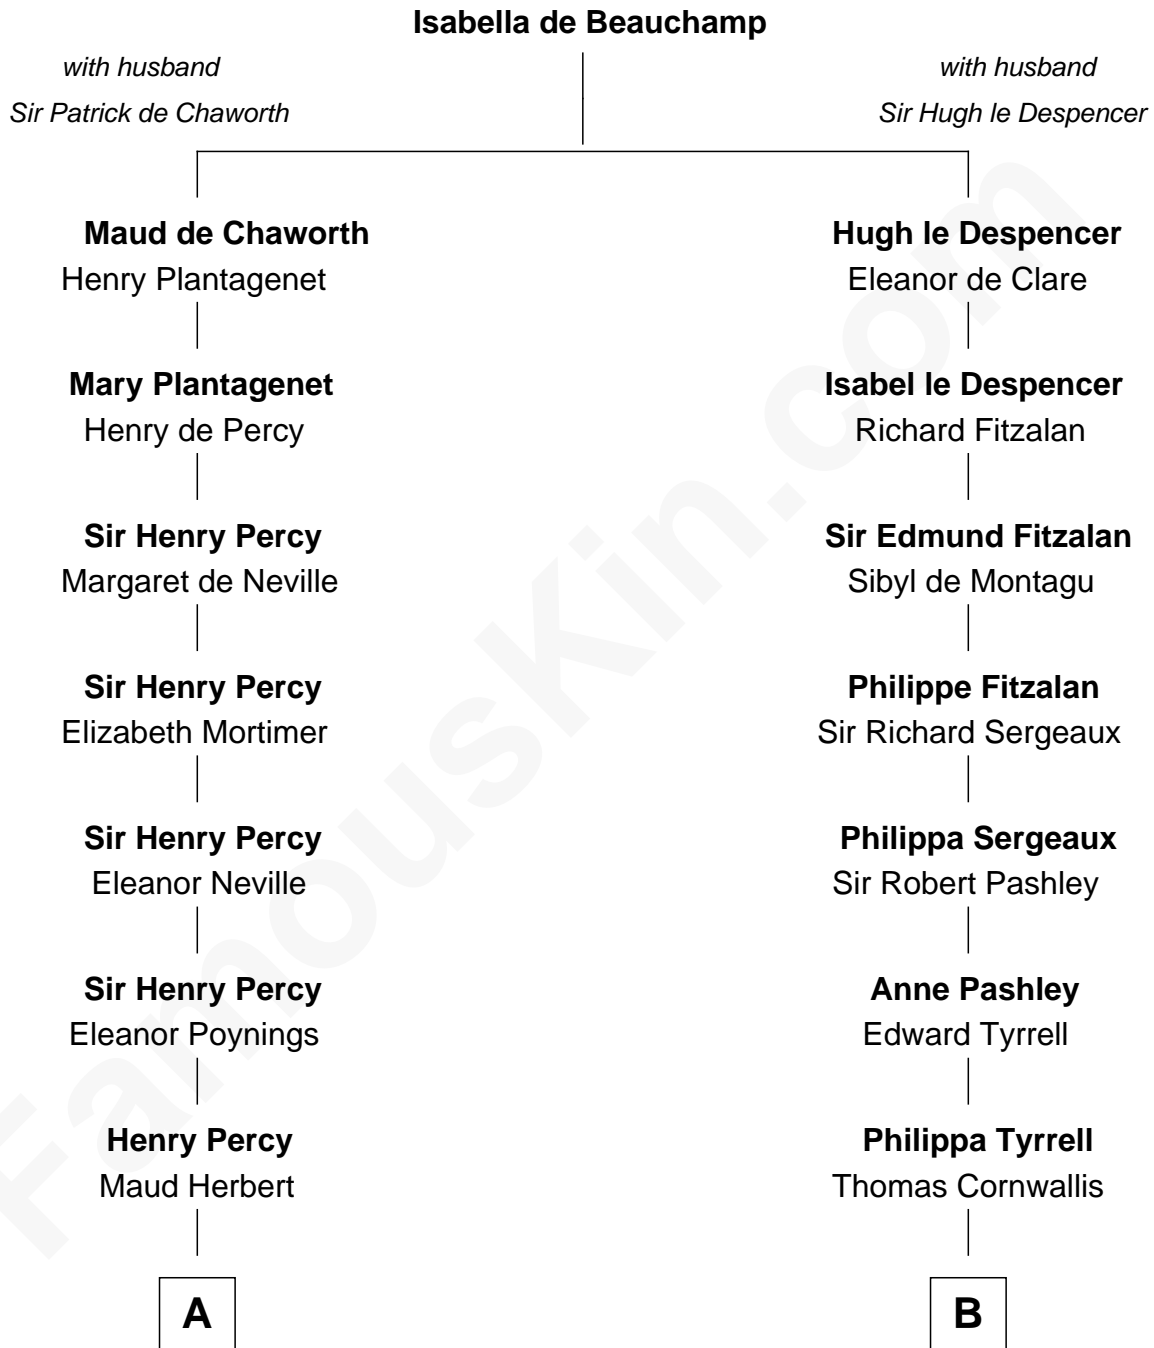

# FamousKin.com Relationship Chart of

**Harry F. Byrd**

*50th Governor of Virginia*

20th cousin 1 time removed of

**Ellen Louise (Axson) Wilson**

*First Lady of President Woodrow Wilson*

**C**

**Thomas Taylor Byrd**

Mary Armistead

**Richard Evelyn Byrd**

Anne Harrison

**Col. William Byrd**

Jane Meriwether Rivers

**Richard Evelyn Byrd**

Eleanor Bolling Flood

**Harry F. Byrd**

**Ellen Louise (Axson) Wilson**

*First Lady of Woodrow Wilson*