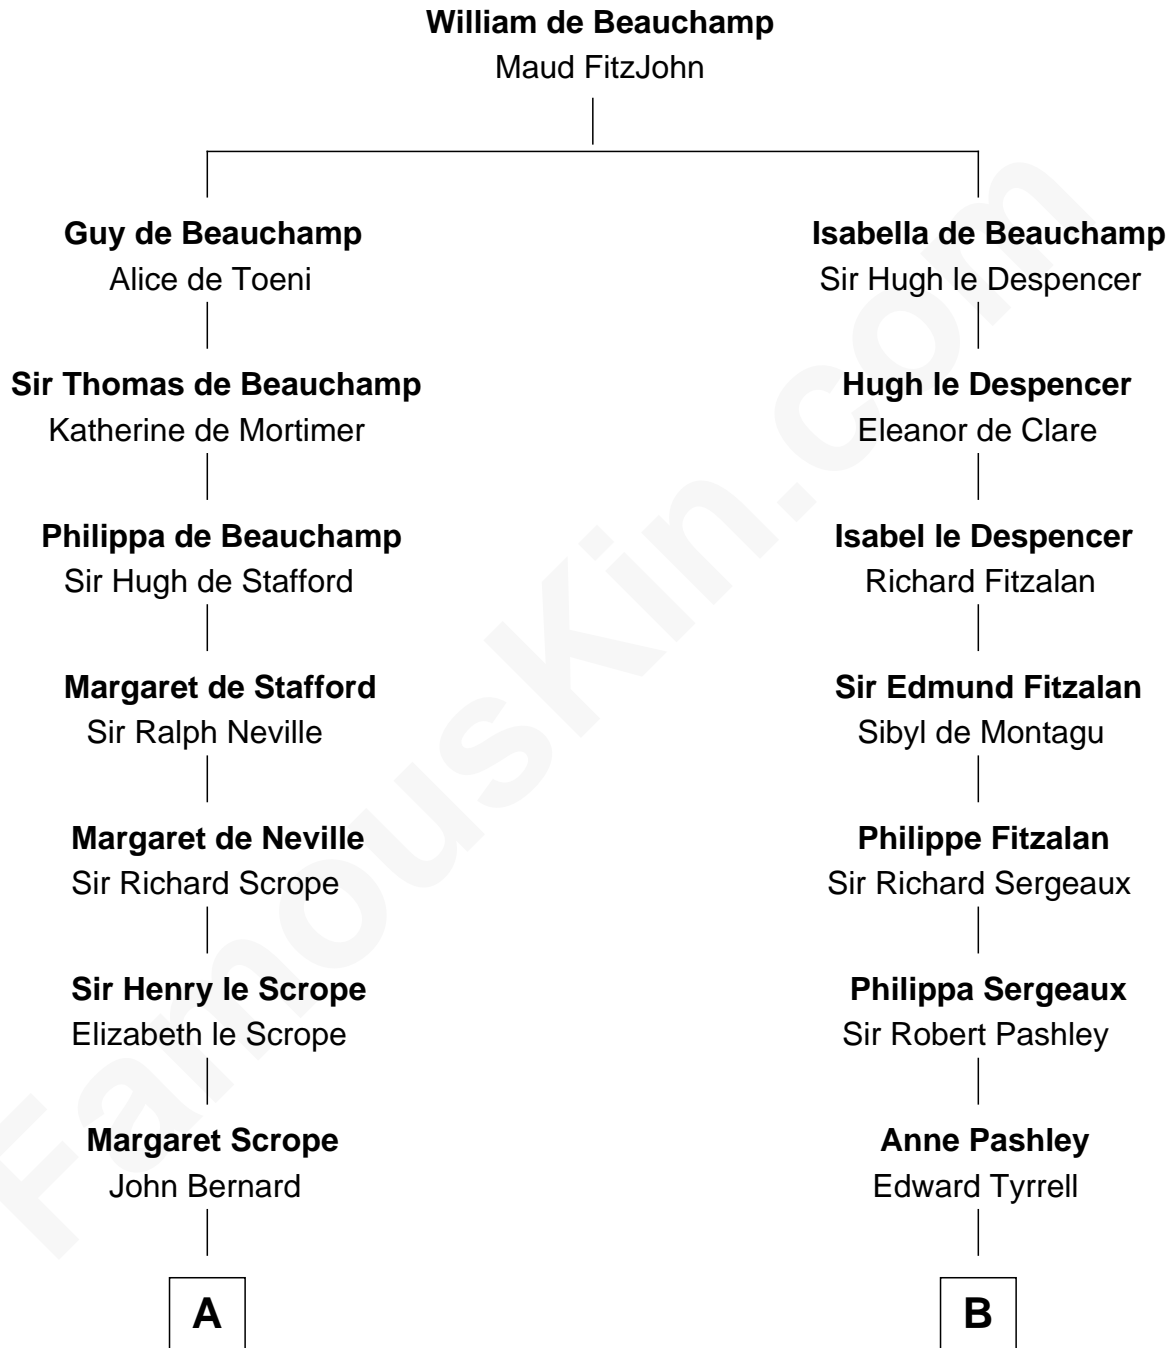

FamousKin.com Relationship Chart of

Harry F. Byrd

50th Governor of Virginia

19th cousin 2 times removed of

Ellen Louise (Axson) Wilson

First Lady of President Woodrow Wilson

C

Col. William Byrd
Jane Meriwether Rivers

Richard Evelyn Byrd
Eleanor Bolling Flood

Harry F. Byrd
50th Governor of Virginia

D

Deliverance Coward
James FitzRandolph

Isaac FitzRandolph
Eleanor Hunter

Rebecca Longstreet FitzRandolph
Rev. Isaac Stockton Keith Axson

Rev. Samuel Edward Axson
Margaret Jane Hoyt

Ellen Louise (Axson) Wilson
First Lady of Woodrow Wilson