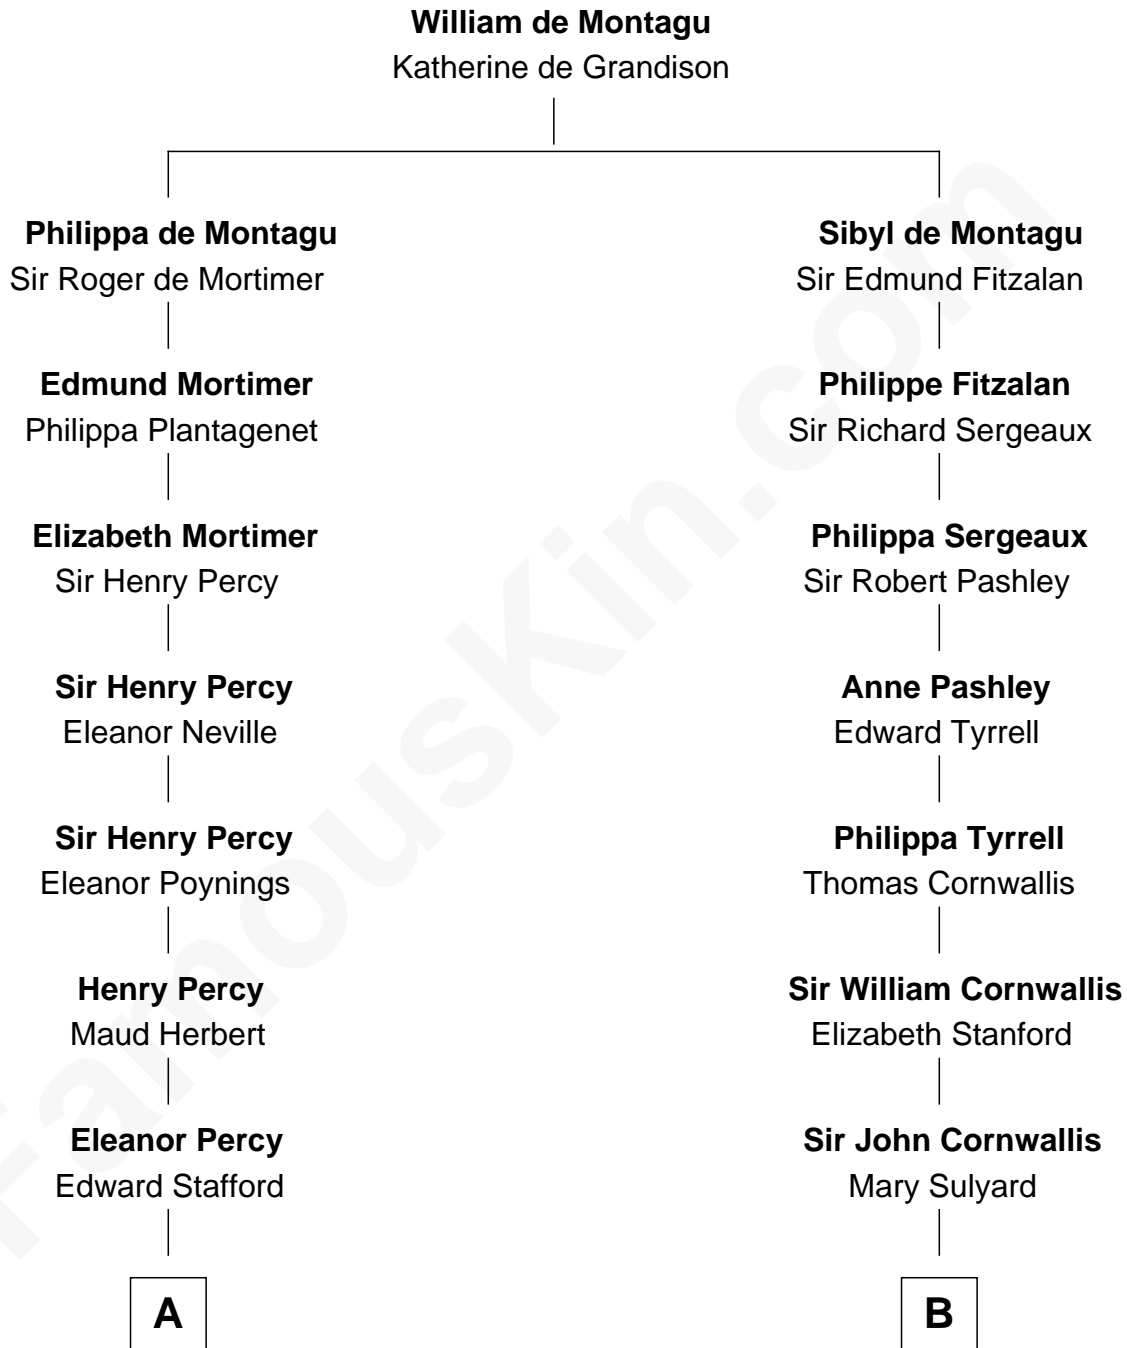

FamousKin.com Relationship Chart of

Harry F. Byrd

50th Governor of Virginia

18th cousin 2 times removed of

Ellen Louise (Axson) Wilson

First Lady of President Woodrow Wilson

C

Richard Evelyn Byrd
Anne Harrison

Col. William Byrd
Jane Meriwether Rivers

Richard Evelyn Byrd
Eleanor Bolling Flood

Harry F. Byrd
50th Governor of Virginia

D

Rev. Samuel Edward Axson
Margaret Jane Hoyt

Ellen Louise (Axson) Wilson
First Lady of Woodrow Wilson