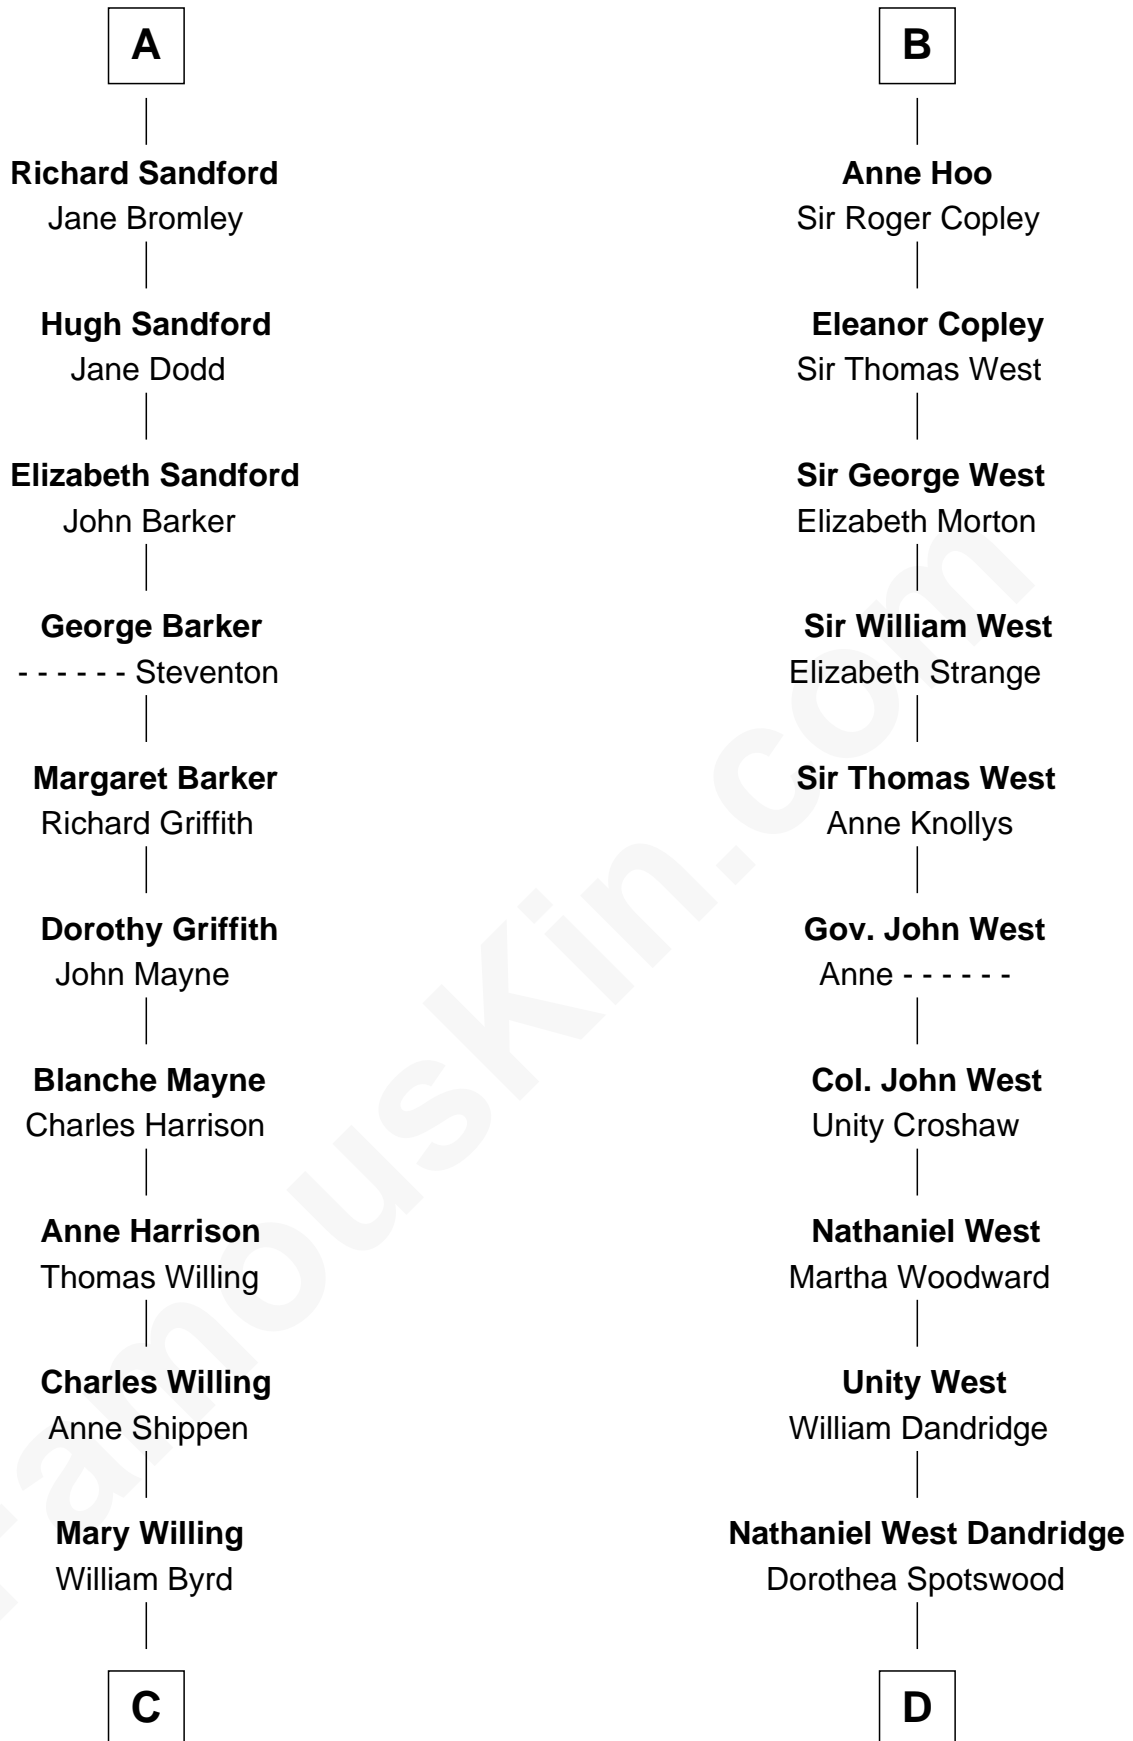

# FamousKin.com Relationship Chart of

**Harry F. Byrd**

*50th Governor of Virginia*

21st cousin of

**Edith (Bolling) Wilson**

*First Lady of President Woodrow Wilson*

**William d'Aubenev**

Mabel of Chester

Sir Roger de Somery

**Joan de Somery**

John IV le Strange

**Hawise le Strange**

Robert de Felton

**Sir John de Felton**

Sibyl - - - - -

**Sir Thomas de Felton**

Joan Walkfare

**Eleanor de Felton**

Sir Thomas Hoo

**Sir Thomas Hoo**

Eleanor de Welles

**B**

**C**

**Evelyn Taylor Byrd**

Benjamin Harrison

**Anne Harrison**

Richard Evelyn Byrd

**Col. William Byrd**

Jane Meriwether Rivers

**Richard Evelyn Byrd**

Eleanor Bolling Flood

**Harry F. Byrd**