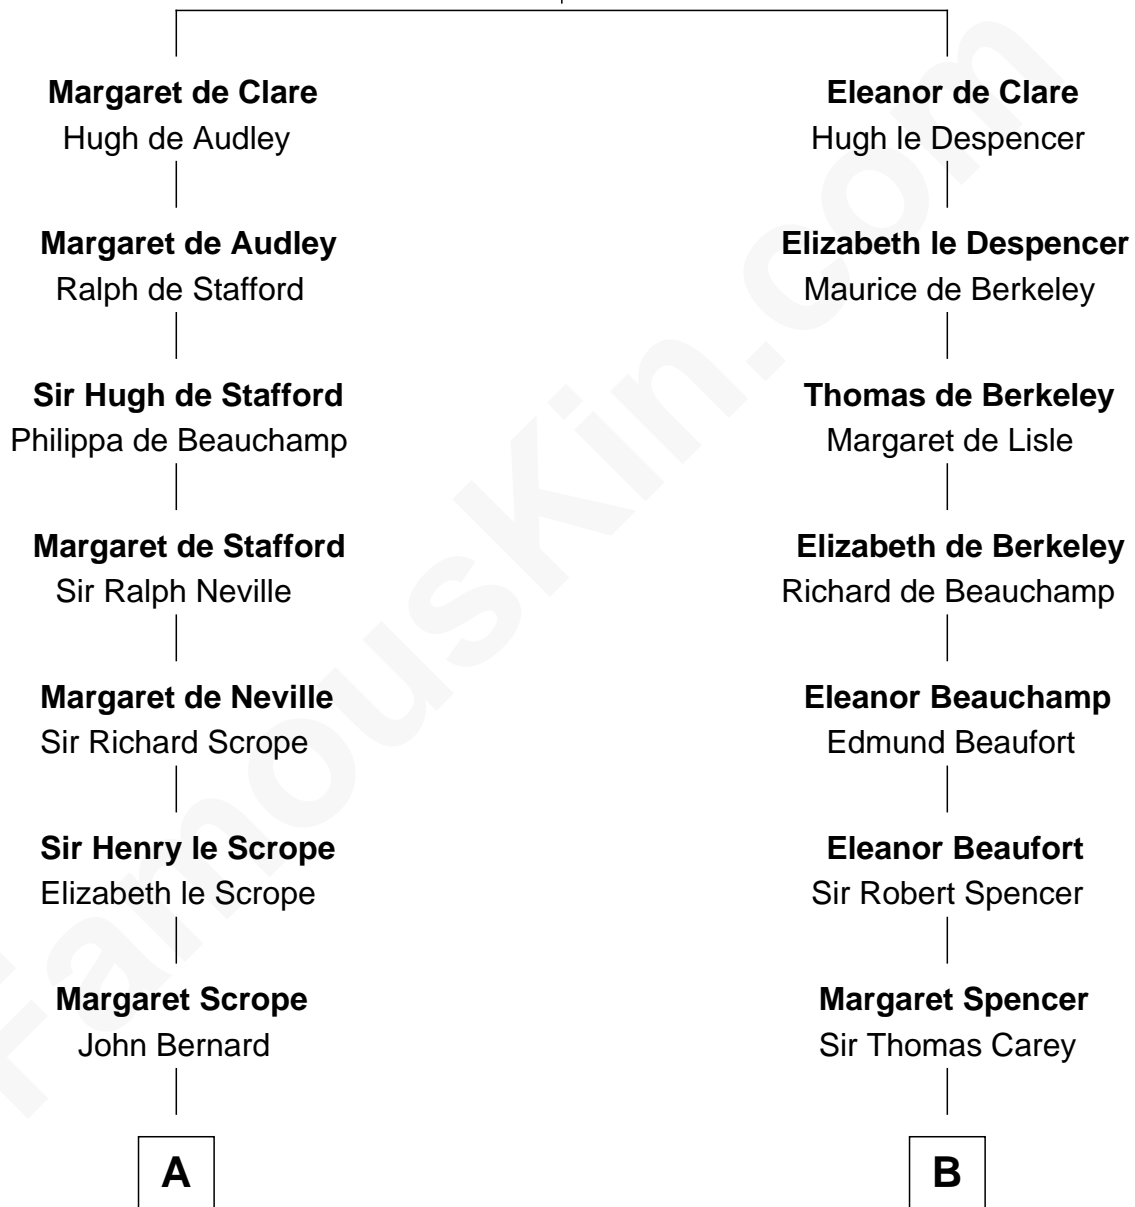

FamousKin.com Relationship Chart of

Harry F. Byrd

50th Governor of Virginia

19th cousin of

Edith (Bolling) Wilson

First Lady of President Woodrow Wilson

Sir Gilbert de Clare

Joan of Acre

C

Col. William Byrd
Jane Meriwether Rivers

Richard Evelyn Byrd
Eleanor Bolling Flood

Harry F. Byrd
50th Governor of Virginia

D

Archibald Bolling
Anne E. Wigginton

William Holcombe Bolling
Sarah Spiers White

Edith (Bolling) Wilson
First Lady of Woodrow Wilson

FamousKin.com