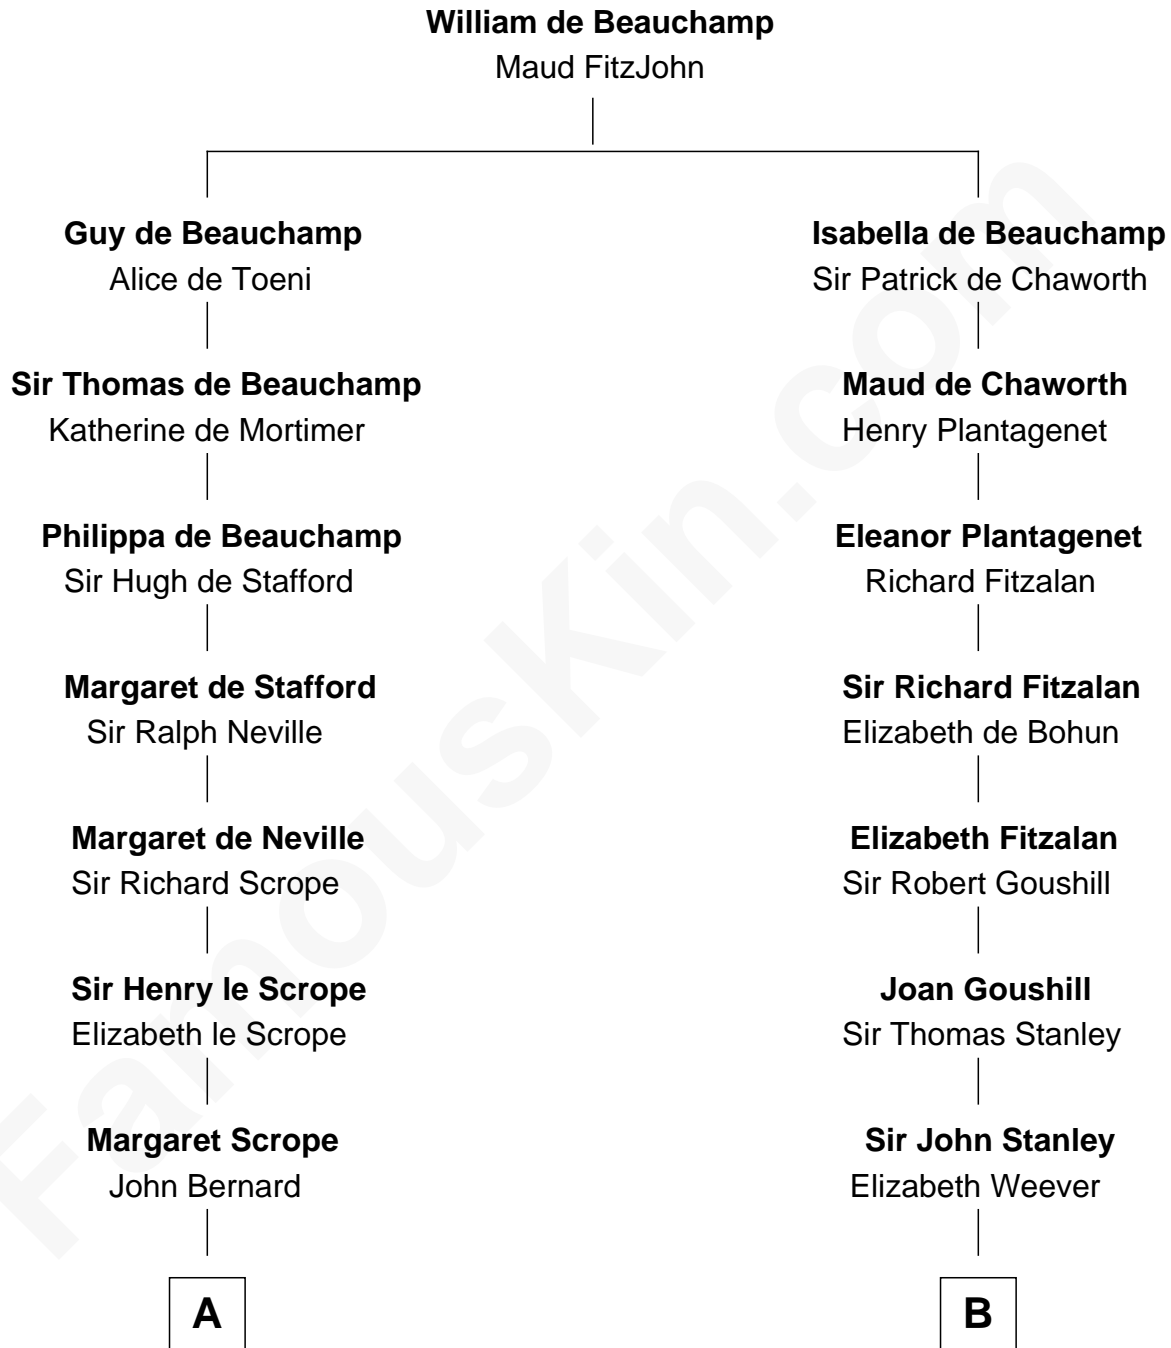

FamousKin.com Relationship Chart of

Harry F. Byrd

50th Governor of Virginia

19th cousin 1 time removed of

Juliette Gordon Low

Founder of the Girl Scouts

C

Col. William Byrd
Jane Meriwether Rivers

Richard Evelyn Byrd
Eleanor Bolling Flood

Harry F. Byrd
50th Governor of Virginia

D

Frances Wolcott
Arthur William Magill

Juliette Augusta Magill
John Harris Kinzie

Eleanor Lytle Kinzie
William Washington Gordon