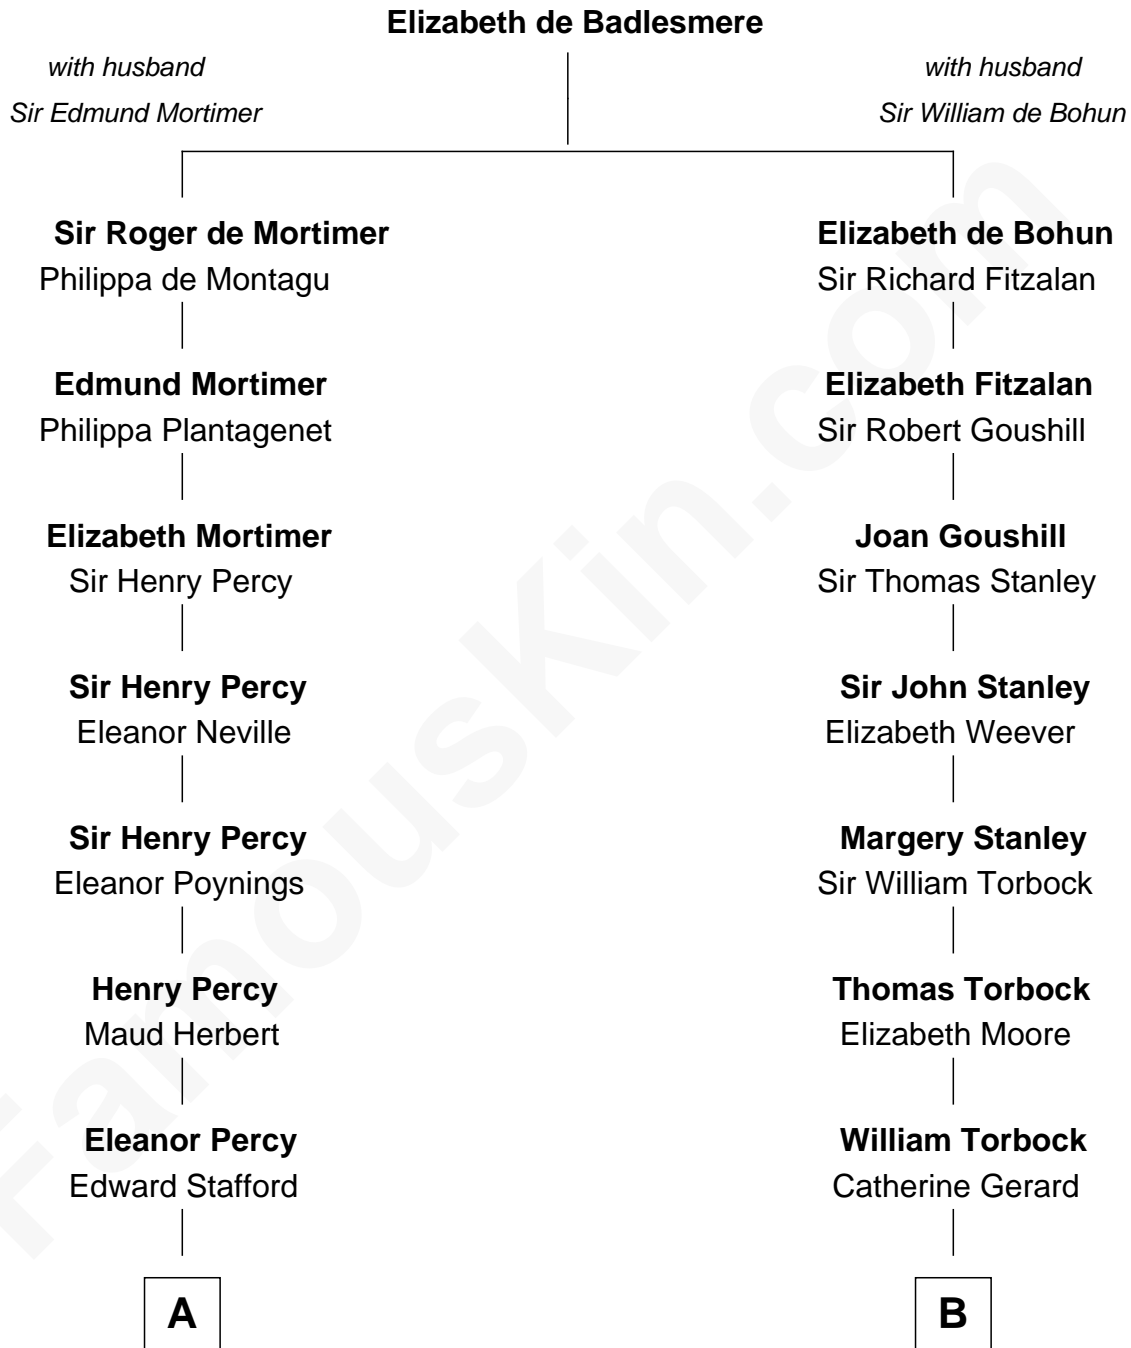

FamousKin.com Relationship Chart of

Harry F. Byrd

50th Governor of Virginia

17th cousin 3 times removed of

Juliette Gordon Low

Founder of the Girl Scouts

C

Richard Evelyn Byrd

Anne Harrison

Col. William Byrd
Jane Meriwether Rivers

Richard Evelyn Byrd
Eleanor Bolling Flood

Harry F. Byrd
50th Governor of Virginia

FamousKin.com